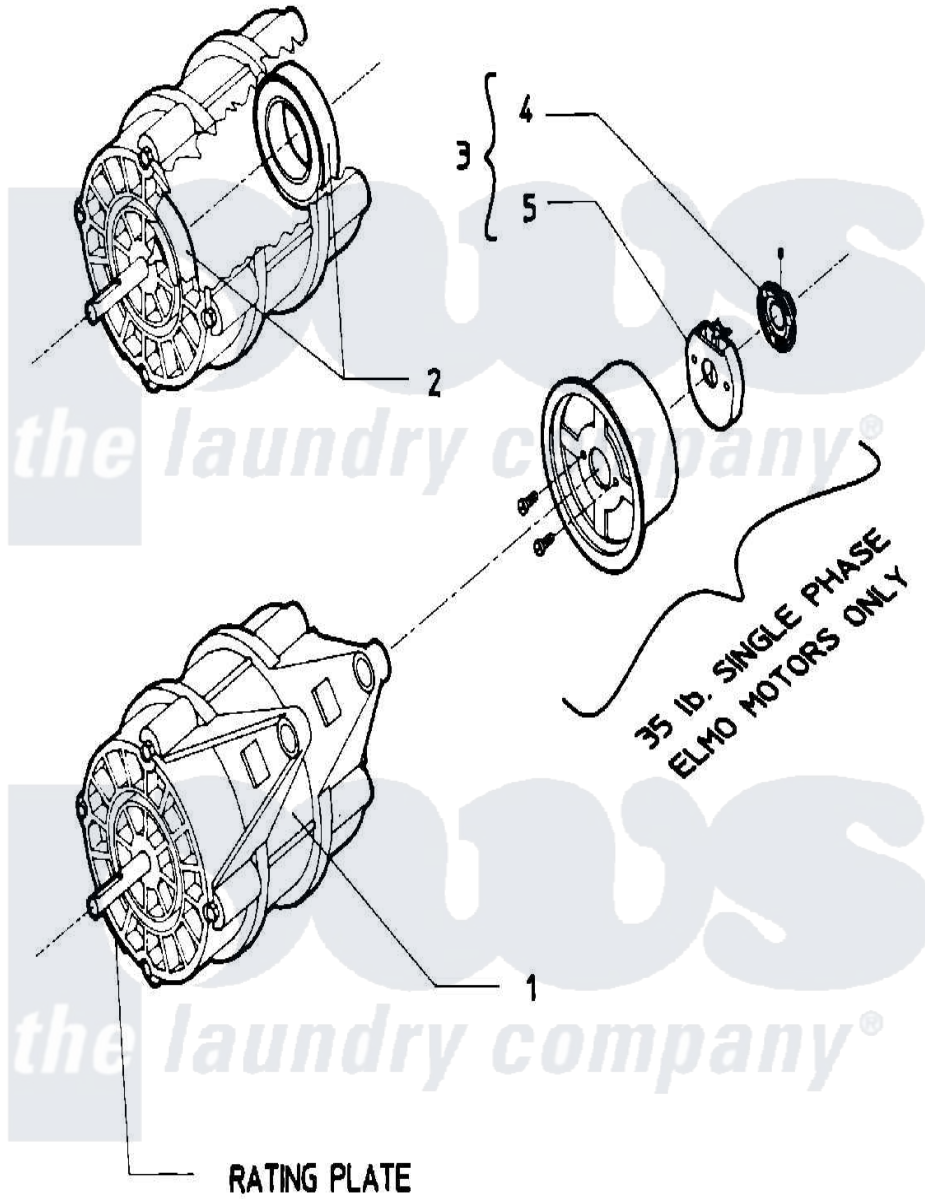

# Maytag MAF35PC2 10 - MOTOR

Maytag [Commercial Maytag MAF35PC2 Washer Parts](#) Parts Diagram 10 - MOTOR  
 Click on the part number to view part

Item	Original Part Number	Replaced By	Status	Part Description
001	<a href="#">24001079</a>			Motor 2SP 1 Phase
"	<a href="#">24001083</a>			Motor, 2SP
002	<a href="#">24001017</a>			Bearing, Motor
003	W10124350		Not Available	PART NUMBER NOT AVAILABLE