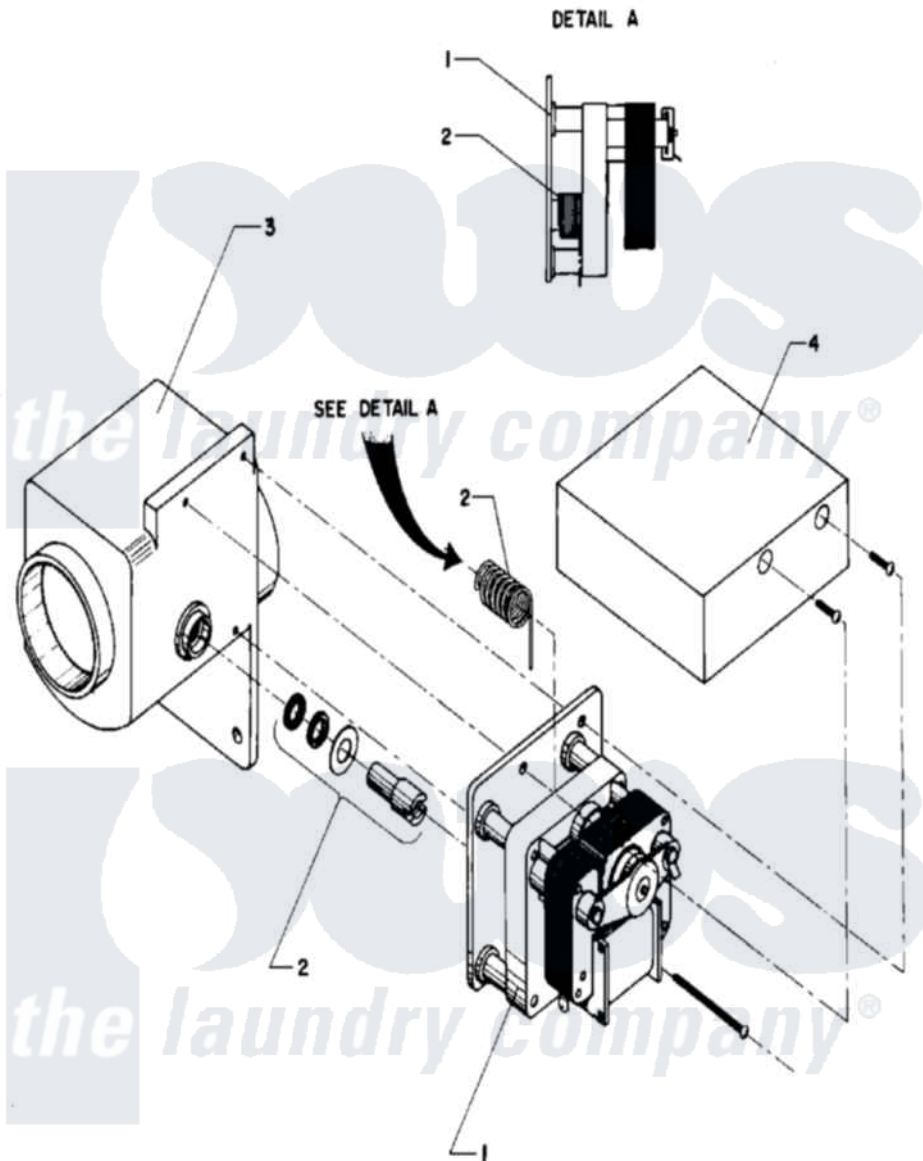

# Maytag MAF35PC2 11 - DRAIN VALVE

Maytag [Commercial Maytag MAF35PC2 Washer Parts](#) Parts Diagram 11 - DRAIN VALVE  
 Click on the part number to view part

Item	Original Part Number	Replaced By	Status	Part Description
001	<a href="#">24001116</a>			Valve, Drain
"	<a href="#">24001530</a>			Valve, Motor Drain
002	<a href="#">24001528</a>			Shaft, Drive And Seal Kit
003	<a href="#">24001570</a>			Valve Body
004	24001571		Not Available	COVER, DRAIN VALVE MOTOR