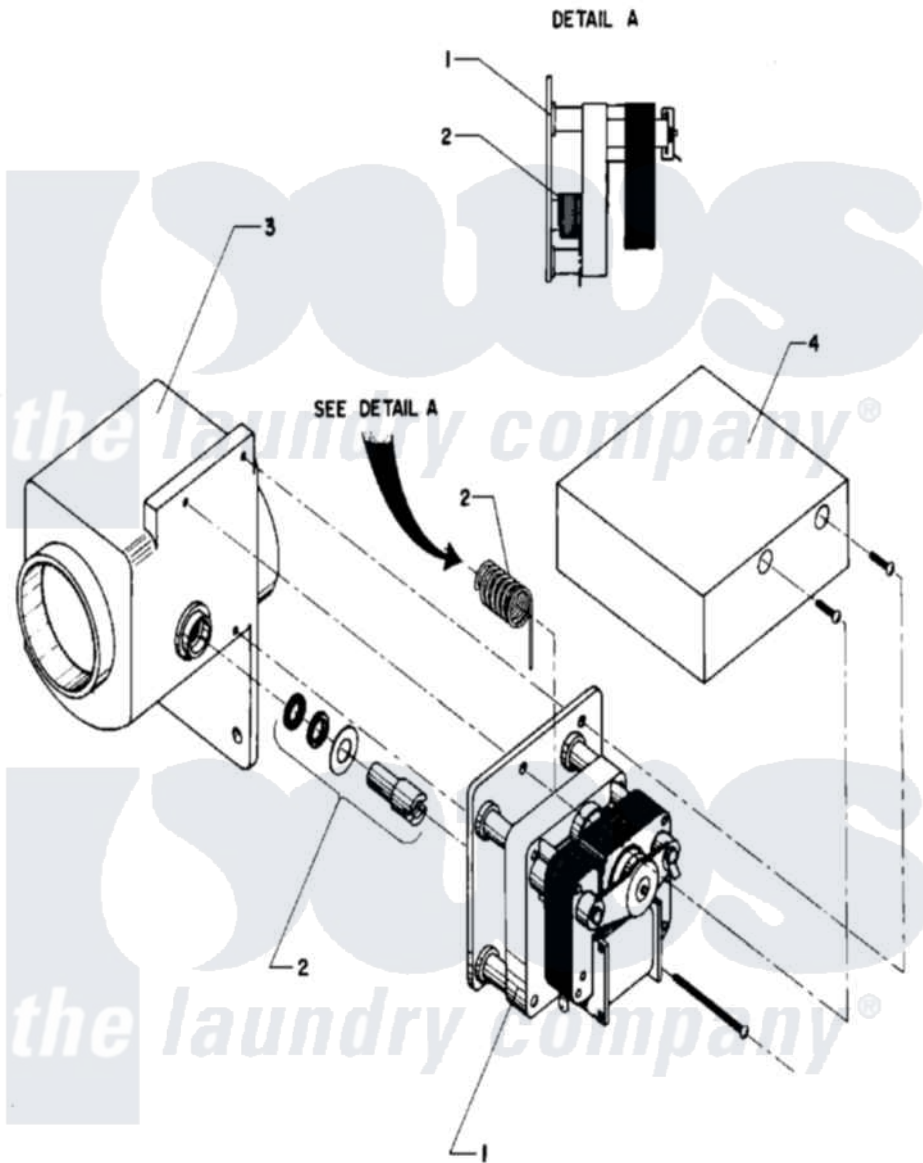

Maytag MAF35PN1 10 - DRAIN VALVE

Maytag [Commercial Maytag MAF35PN1 Washer Parts](#) Parts Diagram 10 - DRAIN VALVE
 Click on the part number to view part

Item	Original Part Number	Replaced By	Status	Part Description
001	24001116			Valve, Drain
"	24001530			Valve, Motor Drain
002	24001528			Shaft, Drive And Seal Kit
003	24001570			Valve Body
004	24001571		Not Available	COVER, DRAIN VALVE MOTOR