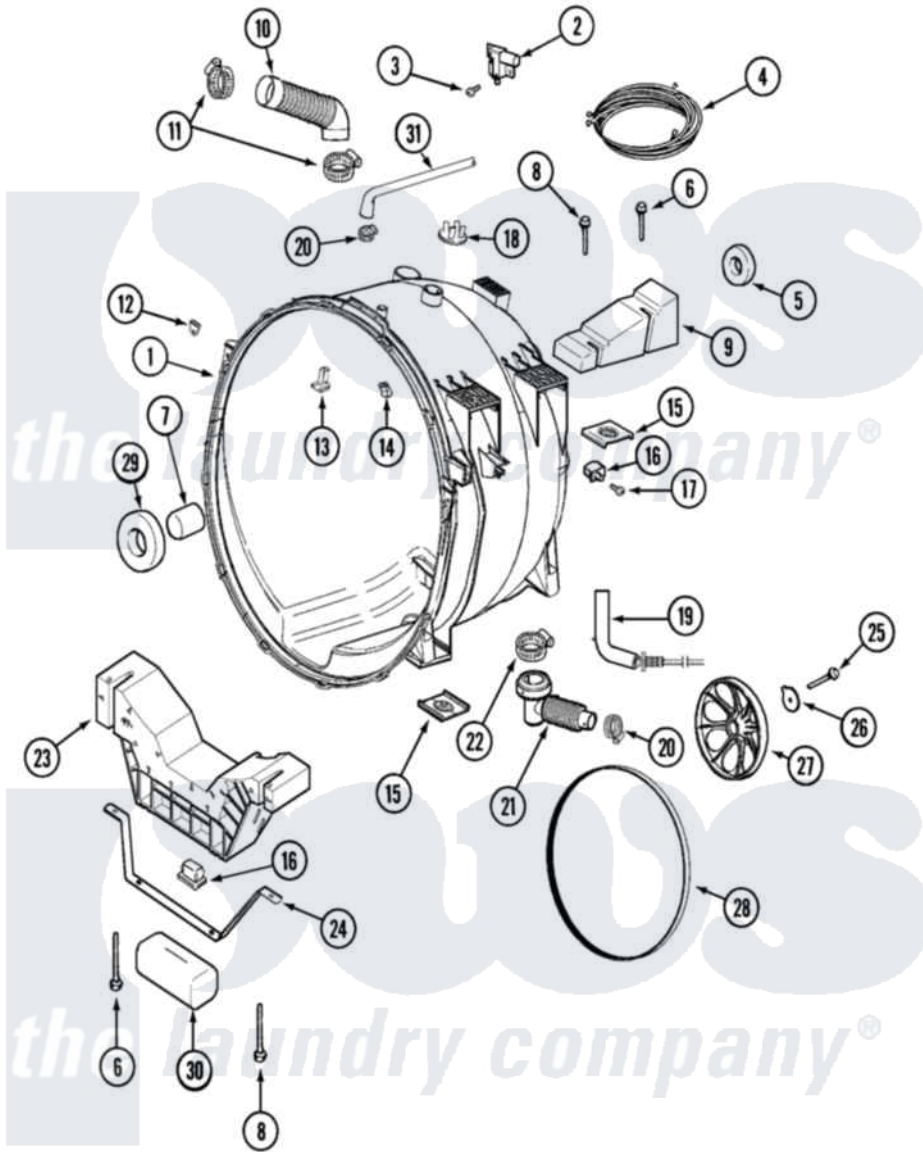

Maytag MAH20PRAWW 04 - OUTER TUB

Maytag Commercial Maytag MAH20PRAWW Washer Parts Parts Diagram 04 - OUTER TUB
 Click on the part number to view part

Item	Original Part Number	Replaced By	Status	Part Description
001	22002154	22004465		Outer Tub Assembly, As Pack
002	22002045	22003302		Switch, Internal Unbalance
003	22002300	9740848		Screw, Mixing Valve Mounting
004	33002216	12001798		Kit-Harnes
005	22003441			Bearing, Rear
"	Y200720	22003441		Bearing, Rear
006	22001991	22003615		Bolt, Double Sems 5-3/8
007	22002935			Spacer, Bearing
008	22002056	22003616		Bolt, Double Sems 3-3/8
009	22002102			Weight, Counter Balance
010	22002083			Hose, Injector
011	22002052	616099		Clamp
012	22002103			Clip, U
013	22002004	22004310		Water Deflector
"	22002959	22004310		Water Deflector
014	22002006			Clip, Unbalance Switch Harness

015	22002065		Nut, Counter Balance
016	22002044		Switch, Tub Displacement
017	22002061	910187	Screw
018	22002061	910187	Screw
"	22002797		Clip, Hose
019	22002010		Hose, Pressure Switch
"	22002799	M0322202	Tie Wire
020	202515	596669	Clamp, Manifold
021	22002793	22002958	Hose, Outlet
"	22002958		Hose, Outlet
022	22002053	696392	Hose Clamp
023	22002579	Not Available	WEIGHT ASSEMBLY (FRT)
024	22002008		Strap
025	22002057	22003937	Screw, Retaining Bolt
026	22002055	22003936	Washer
027	22001998	22002315	Pulley, Spinner
028	12001435	12001788	Kit, Belt And Isolator-W
029	22002934		Bearing, Front
030	22002011	Not Available	CUSHION
031	22002027	74007164	Lock- Purs
"	22002791		Hose/Clip Assembly Recirc