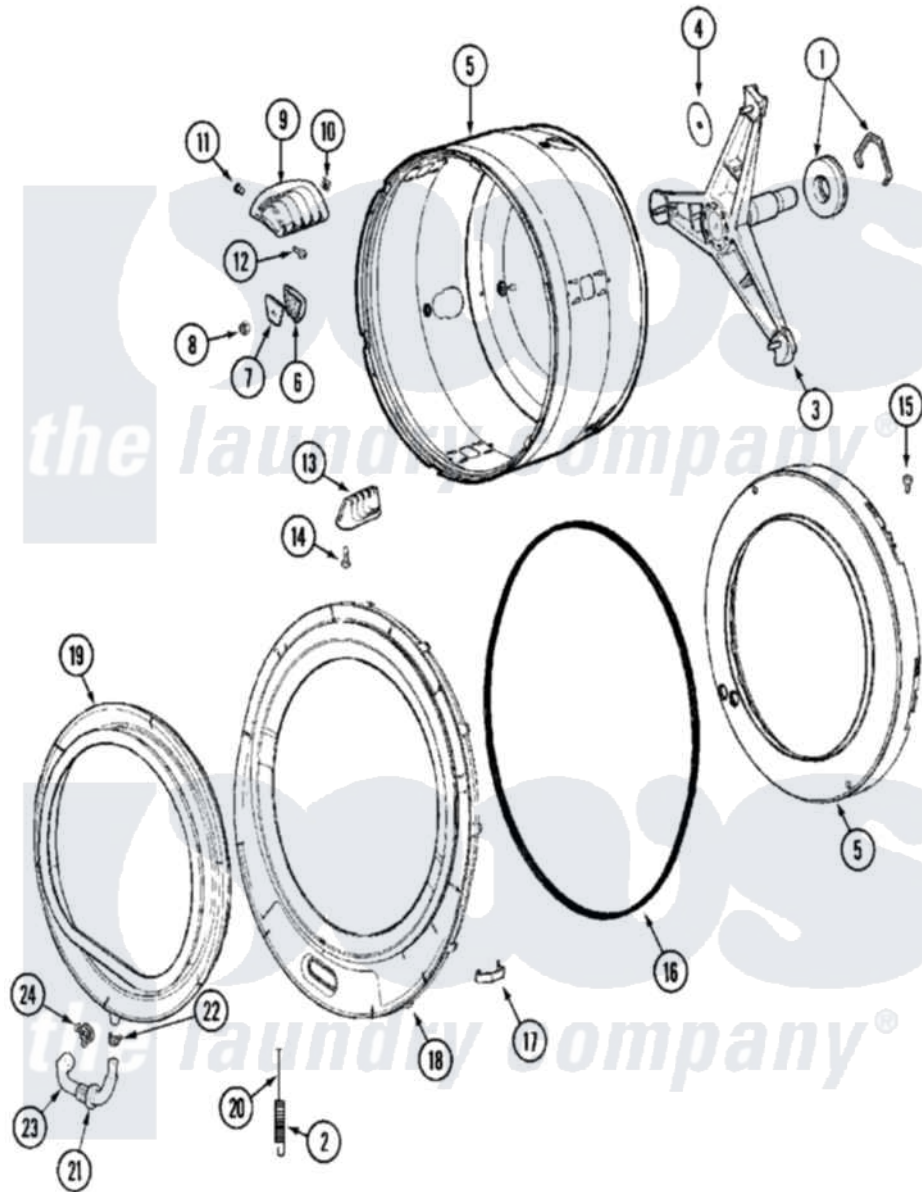

Maytag MAH20PRAWW 05 - SPINNER ASSEMBLY & OUTER TUB COVER

Maytag Commercial Maytag MAH20PRAWW Washer Parts Diagram 05 - SPINNER ASSEMBLY & OUTER TUB COVER

Click on the part number to view part

Item	Original Part Number	Replaced By	Status	Part Description
001	12001478	12002022		Lip Seal Kit
002	22002099			Spring, Tub
003	22002123			Tube, Molykote
"	22002897	W10181639		Support
004	22002023			Washer, Plastic
005	22002115	6-2717080		Spinner As
006	22002021	22002482		Washer, Profile
007	22002020			Washer, Spinner Support
008	22002122	2207454		Nut, Hex
009	22001985			Baffle, Drip
010	22002009			Grommet, Baffle
011	22001999			Grommet, Baffle
012	22002325	22003556		Screw, Baffle
013	22001986			Baffle, Drip
014	22002059			Screw, Baffle

PART NEVER USED IN

015	22002028		Not Available	PART NEVER USED IN PRODUCTION
"	NLA		Not Available	SCREW, BALANCE RING
016	22002077			Seal, Tub Cover
017	22002050			Clip, Tub To Cover
018	22002238	22003212		Cover, Tub --W
"	22002961	22003212		Cover, Tub --W
"	22003074			Guard, Hose
"	22003212			Cover, Tub --W
019	12001772	12002533		Boot Kit
"	22001978	12002533		Boot Kit
020	22002105	22002327		Wire, Boot Clamp
021	22003074			Guard, Hose
022	Y22003072	22003072		CLAMP, HOSE DOUBLE WIRE
023	22003071	22004477		Drain Hose, Door Boot
024	22003073	596669		Clamp, Manifold