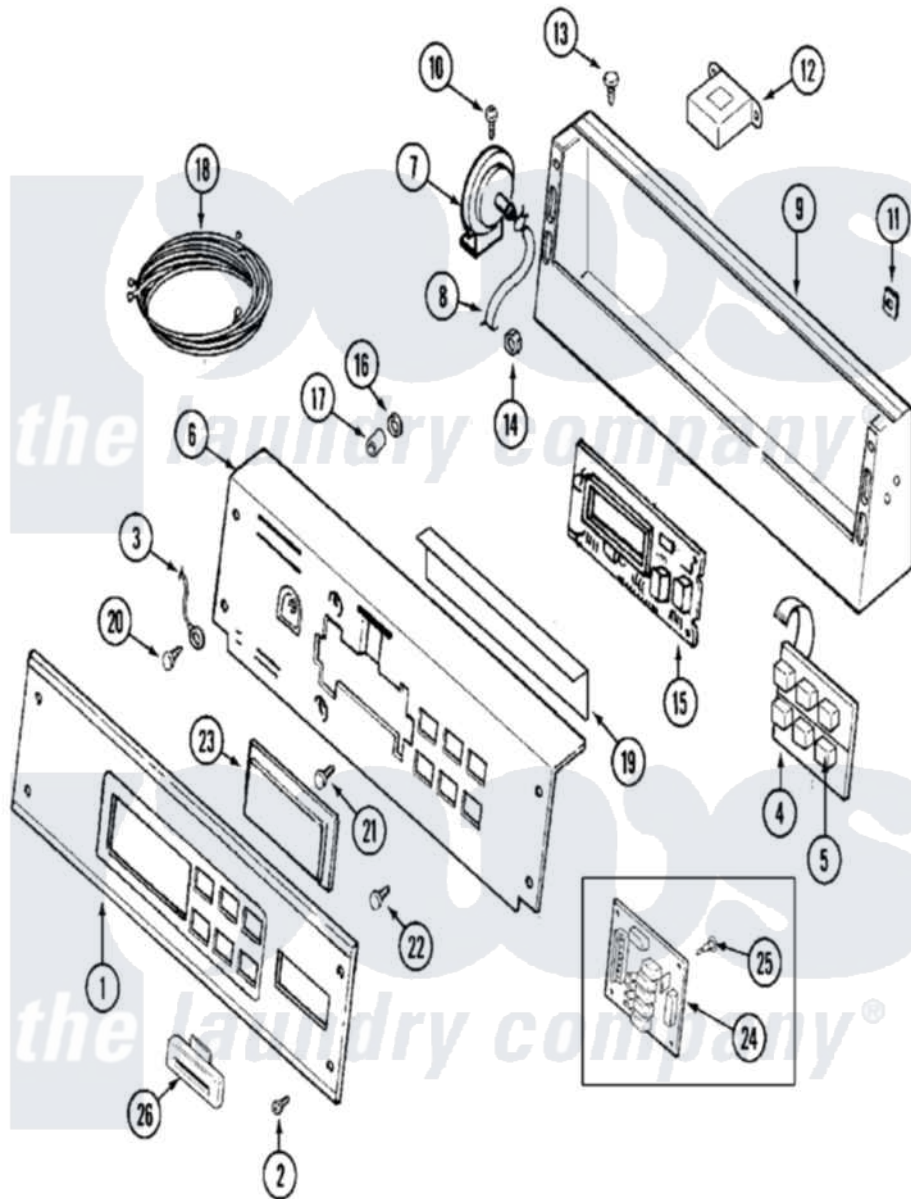

Maytag MAH20PRDWW 01 - CONTROL PANEL (MAH20PRDWW)

Maytag Commercial Maytag MAH20PRDWW Washer Parts Parts Diagram 01 - CONTROL PANEL (MAH20PRDWW)
 Click on the part number to view part

Item	Original Part Number	Replaced By	Status	Part Description
001	NLA		Not Available	PANEL, CONTROL
002	215506			Screw, Control Panel Overlay
003	205810			Wire, Ground
004	215527	W10140652		Screw, 6-20 X 1/2
"	NLA		Not Available	CONTROL SWITCH ASSEMBLY
005	215517	W10131113		Push Button
006	22003090			Switch And Back Brkt Assembly
"	NLA		Not Available	SWITCH BRKT & BACK BRKT (WHT)
007	22002994			Switch, Pressure
008	22002010			Hose, Pressure Switch
009	22003101			Console
"	33001957			Console
010	22001996	3370225		Screw
011	215003			Fastener, Panel And Bracket

012	22001960		Transformer
013	211251		Screw, Transformer
014	22001419		Nut, Transformer
015	NLA	Not Available	BOARD, CONTROL
016	912077		Locknut, Reader Harness
017	33001204		Stand-Off, Ccontrol Board
018	22001973		Harness, Pr Service
"	22002155	33001856	Reader Harness Kit
"	22002945		Harness, Wire
019	22002954		Deflector, Water
020	211252		Screw, Ground Wire
021	215526		Screw, Circuit Board
022	215527	W10140652	Screw, 6-20 X 1/2
023	22001962	W10131114	Cover, Display
024	22002971	22004171	Relay Board OPL
025	22002943		Stand-Off
026	22001976		Bezel