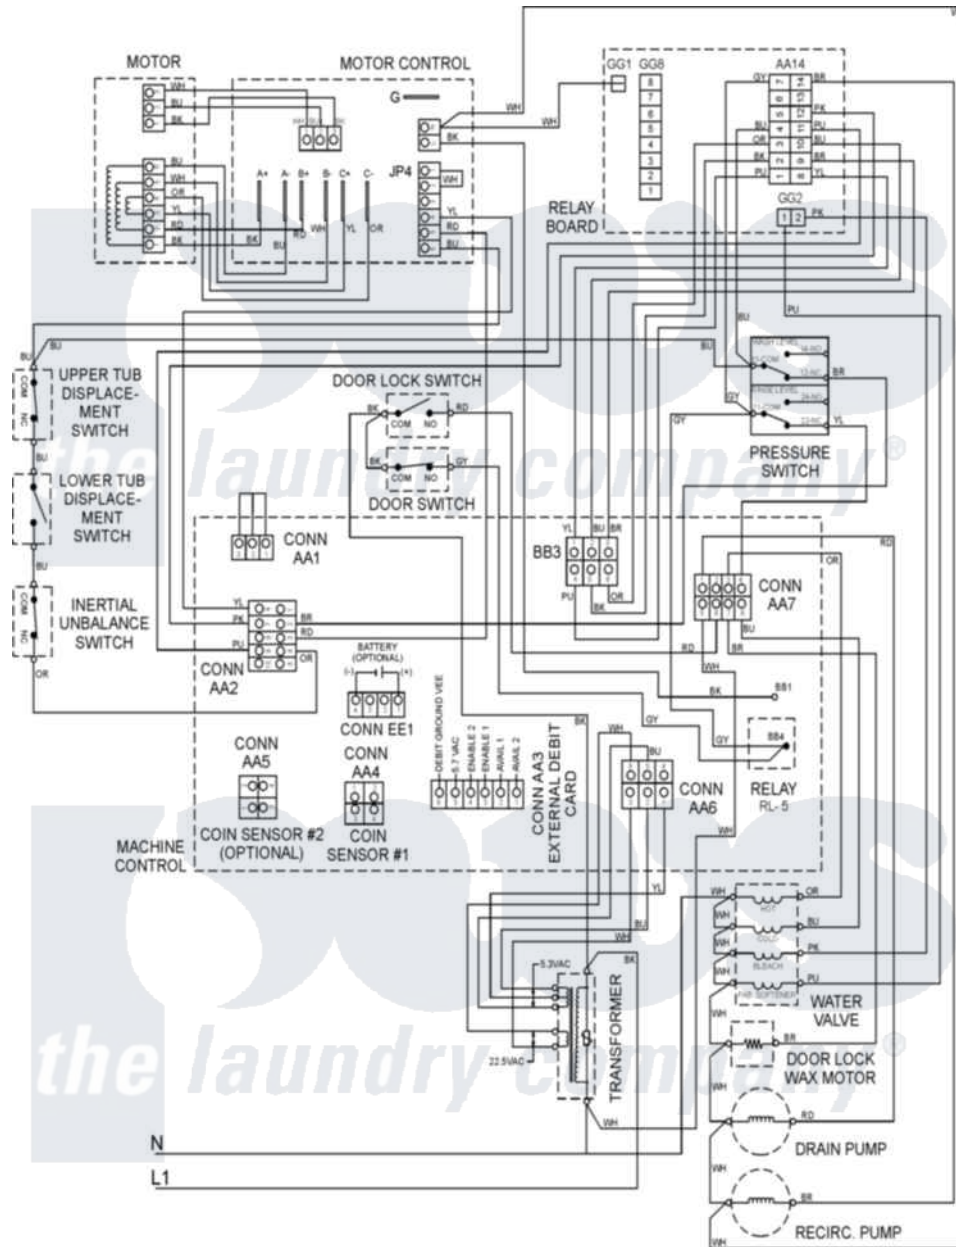

Maytag MAH20PRDWW 10 - WIRING INFORMATION

Maytag Commercial Maytag MAH20PRDWW Washer Parts Parts Diagram 10 - WIRING INFORMATION
 Click on the part number to view part

| Item | Original Part Number | Replaced By | Status | Part Description |
|------|----------------------|-------------|---------------|--------------------|
| 001 | NLA | | Not Available | WIRING INFORMATION |