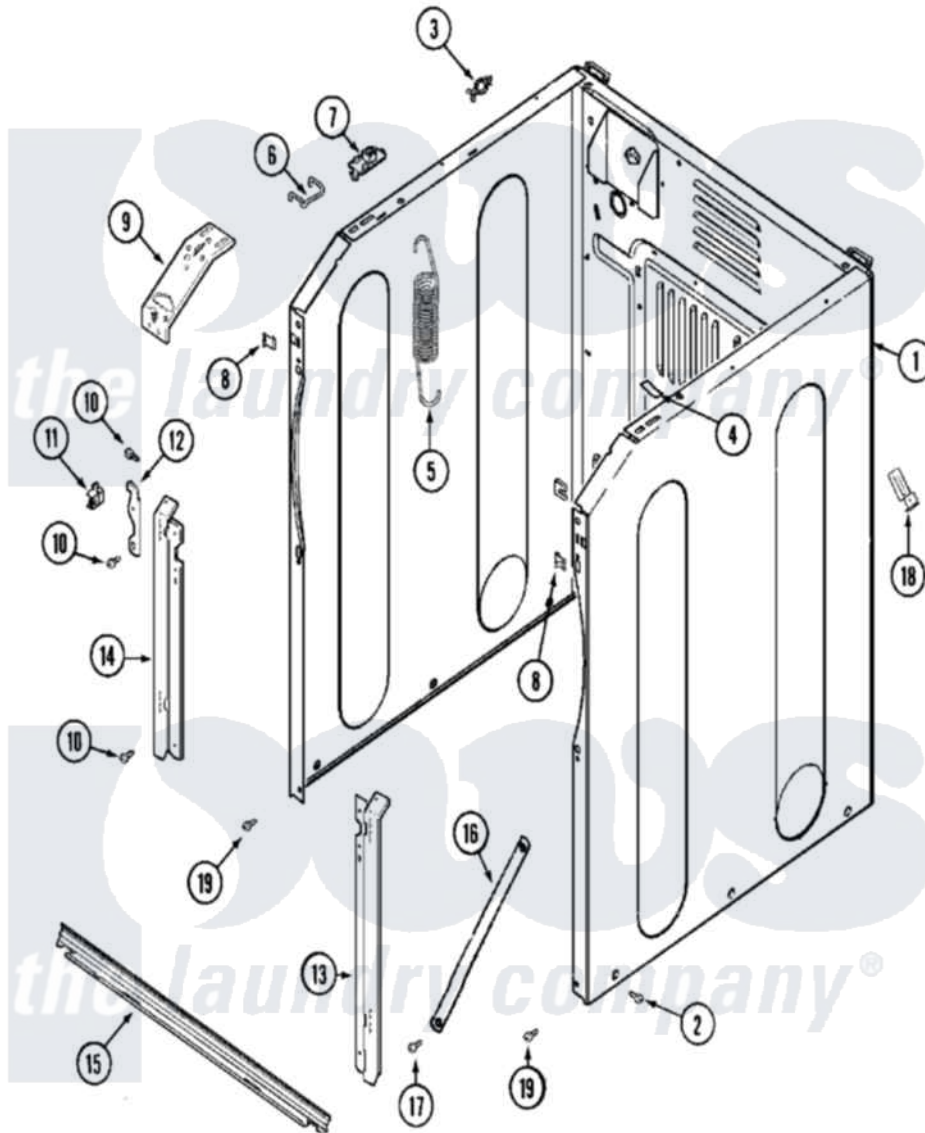

Maytag MAH20PSAWW 02 - CABINET-FRONT

Maytag [Commercial Maytag MAH20PSAWW Washer Parts](#) Parts Diagram 02 - CABINET-FRONT
 Click on the part number to view part

Item	Original Part Number	Replaced By	Status	Part Description
001	22002293	22003511		Insulation
"	22003639			Cabinet Assembly
"	NLA		Not Available	CABINET ASSY. (WHT)
002	213007			Xfor Cabinet See Cabinet, Back
"	22003409	213007		Xfor Cabinet See Cabinet, Back
003	315471	22003298		Retainer, Wire
004	33001836			Strap, Top Cover Support
005	22002100			Spring
006	22002297			Support, Spring
007	22001997			Spacer, Top Cover
008	22002049			Clip Note: Clip, Front Panel
009	22002090			Brace, Corner
"	22002292			Brace, Corner
"	22003637			BRACE ASSEMBLY, TOP CROSS CONTAINS ITEMS 12 & 13

010	22001995		Screw Note: Screw, Tumbler Front And Shroud
011	22002001		Support, Hinge
012	22002247	33002597	Hook, Security
013	22002034	22003224	Bracket, Shroud
014	22002035	22002985	Bracket, Shroud
015	22001993		Bridge, Shroud Support
016	22002259	22002767	Brace, Cross
"	22003637		BRACE ASSEMBLY, TOP CROSS CONTAINS ITEMS 12 & 13
017	22001995		Screw Note: Screw, Tumbler Front And Shroud
018	22001996	3370225	Screw
"	22002178		Bracket, Air Dome Hose
019	22001995		Screw Note: Screw, Tumbler Front And Shroud