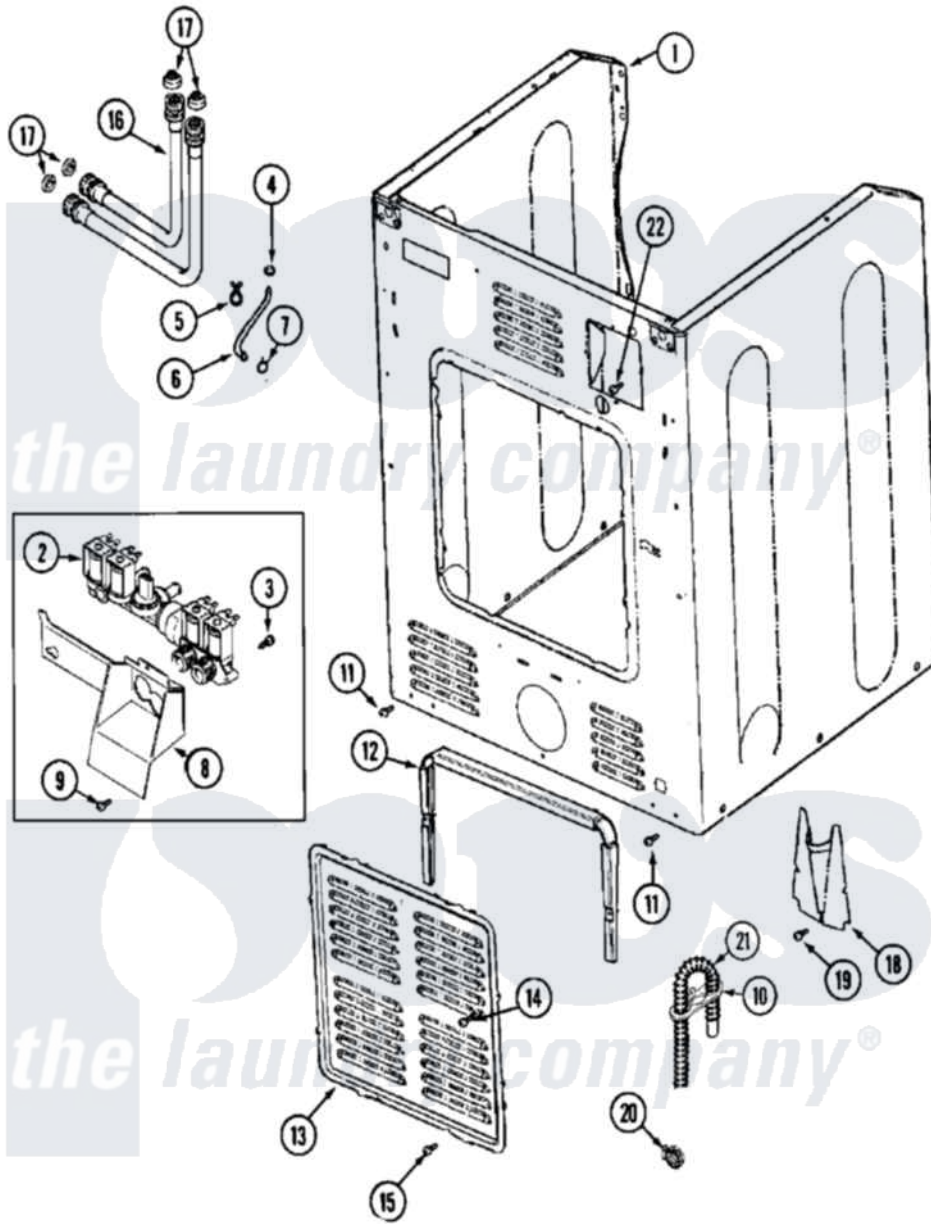

# Maytag MAH20PSAWW 03 - CABINET-REAR

Maytag Commercial Maytag MAH20PSAWW Washer Parts Parts Diagram 03 - CABINET-REAR  
 Click on the part number to view part

Item	Original Part Number	Replaced By	Status	Part Description
001	<a href="#">22001995</a>			Screw Note: Screw, Tumbler Front And Shroud
"	<a href="#">22002444</a>			LABEL, ENERGY
"	22002445		Not Available	LABEL, SAFETY
"	22003367	<a href="#">22004095</a>		Hinge, Plastic
"	NLA		Not Available	CABINET ASSY. (WHT)
002	205161	<a href="#">489503</a>		Clamp
"	<a href="#">22002944</a>			Valve, Water
003	<a href="#">22002436</a>			Screw, Water Valve Bracket
004	22002054	<a href="#">285655</a>		Clamp, Hose
005	22002027	<a href="#">74007164</a>		Lock- Purs
006	22002179	<a href="#">8539404</a>		Tie-Wire
"	<a href="#">22002296</a>			Hose, Injector
007	216169	<a href="#">596669</a>		Clamp, Manifold
008	<a href="#">33002212</a>			Bracket, Water Valve
009	22001996	<a href="#">3370225</a>		Screw
010	22002076	<a href="#">33002213</a>		Rack, Hose

011	<a href="#">22001995</a>		Screw Note: Screw, Tumbler Front And Shroud
012	<a href="#">22002022</a>		Spacer, Access Panel
013	<a href="#">22002092</a>		Panel, Access
014	22002295	<a href="#">67006908</a>	Screw, Ice Rack
015	22001996	<a href="#">3370225</a>	Screw
016	<a href="#">202860</a>		Inlet Hose Assembly
"	22002229	<a href="#">22002960</a>	Strainer, Washer Inlet
017	<a href="#">Y013783</a>		Washer, Inlet Hose
018	22002093	<a href="#">22002704</a>	Cover, Drain Hose
019	<a href="#">22001995</a>		Screw Note: Screw, Tumbler Front And Shroud
020	<a href="#">22001984</a>	<a href="#">285655</a>	Clamp, Hose
021	12001659	<a href="#">12001807</a>	Drain Hose Kit
"	22002891	<a href="#">12001807</a>	Drain Hose Kit
"	22002893	<a href="#">8539404</a>	Tie-Wire
"	<a href="#">22002932</a>		Clip, Drain Hose
022	NLA	Not Available	SCREW, GROUND LUG
023	NLA	Not Available	WASHER, GROUND LUG
024	<a href="#">22002892</a>		Retainer, Drain Hose