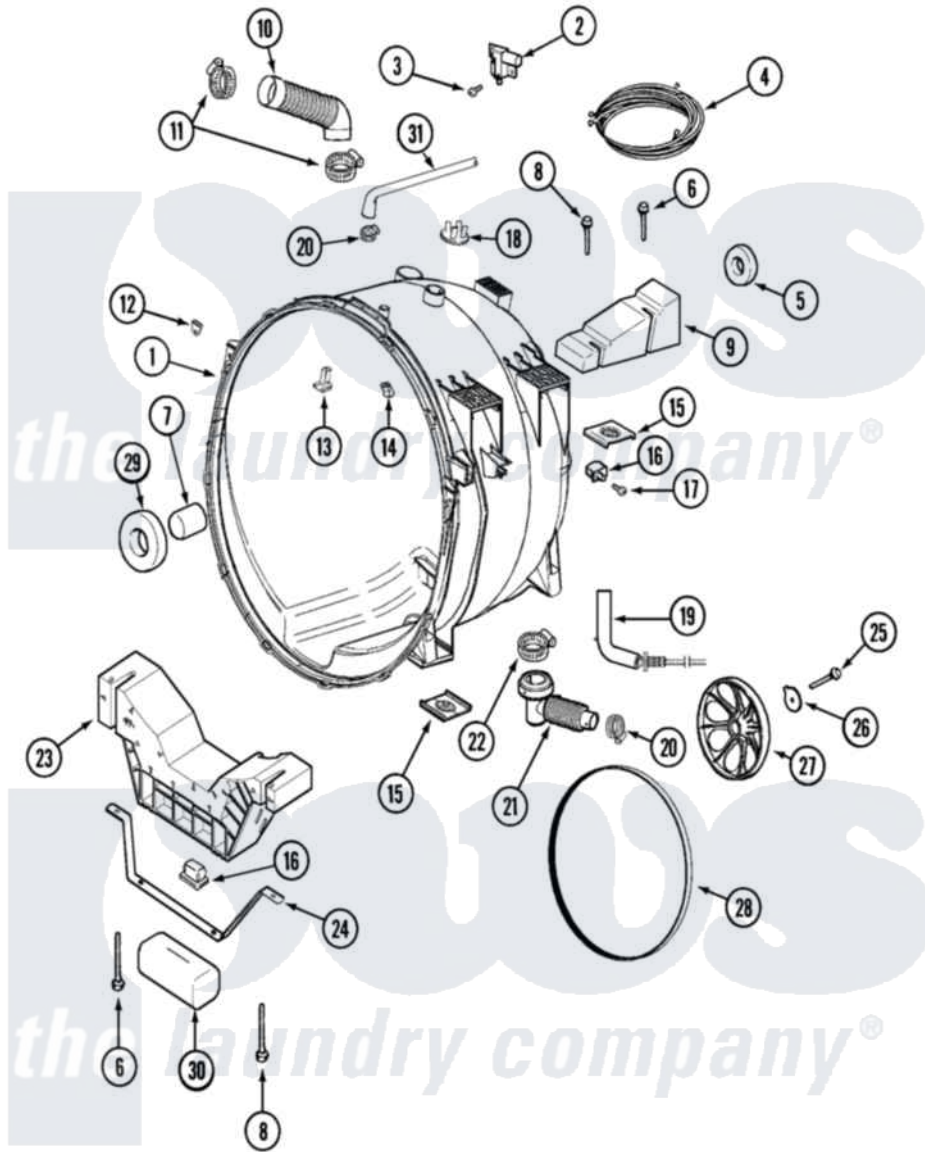

Maytag MAH20PSAWW 04 - OUTER TUB

Maytag Commercial Maytag MAH20PSAWW Washer Parts Parts Diagram 04 - OUTER TUB
 Click on the part number to view part

Item	Original Part Number	Replaced By	Status	Part Description
001	22002154	22004465		Outer Tub Assembly, As Pack
002	22002045	22003302		Switch, Internal Unbalance
003	22002300	9740848		Screw, Mixing Valve Mounting
004	33002216	12001798		Kit-Harnes
005	22003441			Bearing, Rear
"	Y200720	22003441		Bearing, Rear
006	22001991	22003615		Bolt, Double Sems 5-3/8
007	22002935			Spacer, Bearing
008	22002056	22003616		Bolt, Double Sems 3-3/8
009	22002102			Weight, Counter Balance
010	22002083			Hose, Injector
011	22002052	616099		Clamp
012	22002103			Clip, U
013	22002004	22004310		Water Deflector
"	22002959	22004310		Water Deflector
014	22002006			Clip, Unbalance Switch Harness

015	22002065		Nut, Counter Balance
016	22002044		Switch, Tub Displacement
017	22002061	910187	Screw
018	22002061	910187	Screw
"	22002797		Clip, Hose
019	22002010		Hose, Pressure Switch
"	22002799	M0322202	Tie Wire
020	202515	596669	Clamp, Manifold
021	22002793	22002958	Hose, Outlet
"	22002958		Hose, Outlet
022	22002053	696392	Hose Clamp
023	22002579	Not Available	WEIGHT ASSEMBLY (FRT)
024	22002008		Strap
025	22002057	22003937	Screw, Retaining Bolt
026	22002055	22003936	Washer
027	22001998	22002315	Pulley, Spinner
028	12001435	12001788	Kit, Belt And Isolator-W
029	22002934		Bearing, Front
030	22002011	Not Available	CUSHION
031	22002027	74007164	Lock- Purs
"	22002791		Hose/Clip Assembly Recirc