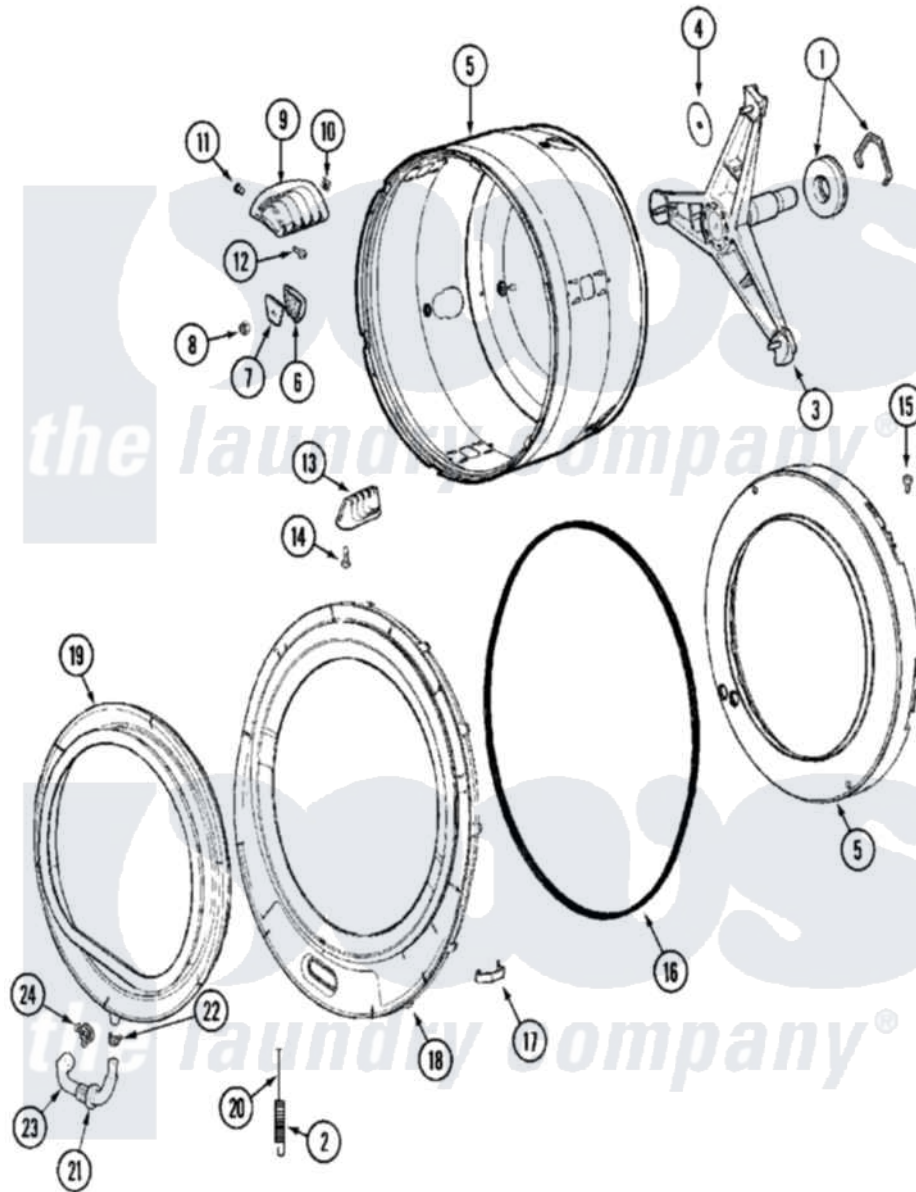

# Maytag MAH20PSAWW 05 - SPINNER ASSEMBLY & OUTER TUB COVER

Maytag Commercial Maytag MAH20PSAWW Washer Parts Diagram 05 - SPINNER ASSEMBLY & OUTER TUB COVER

Click on the part number to view part

Item	Original Part Number	Replaced By	Status	Part Description
001	12001478	<a href="#">12002022</a>		Lip Seal Kit
002	<a href="#">22002099</a>			Spring, Tub
003	<a href="#">22002123</a>			Tube, Molykote
"	22002897	<a href="#">W10181639</a>		Support
004	<a href="#">22002023</a>			Washer, Plastic
005	22002115	<a href="#">6-2717080</a>		Spinner As
006	22002021	<a href="#">22002482</a>		Washer, Profile
007	<a href="#">22002020</a>			Washer, Spinner Support
008	22002122	<a href="#">2207454</a>		Nut, Hex
009	<a href="#">22001985</a>			Baffle, Drip
010	<a href="#">22002009</a>			Grommet, Baffle
011	<a href="#">22001999</a>			Grommet, Baffle
012	22002325	<a href="#">22003556</a>		Screw, Baffle
013	<a href="#">22001986</a>			Baffle, Drip
014	<a href="#">22002059</a>			Screw, Baffle

PART NEVER USED IN

015	22002028		Not Available	PART NEVER USED IN PRODUCTION
"	NLA		Not Available	SCREW, BALANCE RING
016	<a href="#">22002077</a>			Seal, Tub Cover
017	<a href="#">22002050</a>			Clip, Tub To Cover
018	22002238	<a href="#">22003212</a>		Cover, Tub --W
"	22002961	<a href="#">22003212</a>		Cover, Tub --W
"	<a href="#">22003074</a>			Guard, Hose
"	<a href="#">22003212</a>			Cover, Tub --W
019	12001772	<a href="#">12002533</a>		Boot Kit
"	22001978	<a href="#">12002533</a>		Boot Kit
020	22002105	<a href="#">22002327</a>		Wire, Boot Clamp
021	<a href="#">22003074</a>			Guard, Hose
022	Y22003072	<a href="#">22003072</a>		CLAMP, HOSE DOUBLE WIRE
023	22003071	<a href="#">22004477</a>		Drain Hose, Door Boot
024	<a href="#">22003073</a>	<a href="#">596669</a>		Clamp, Manifold