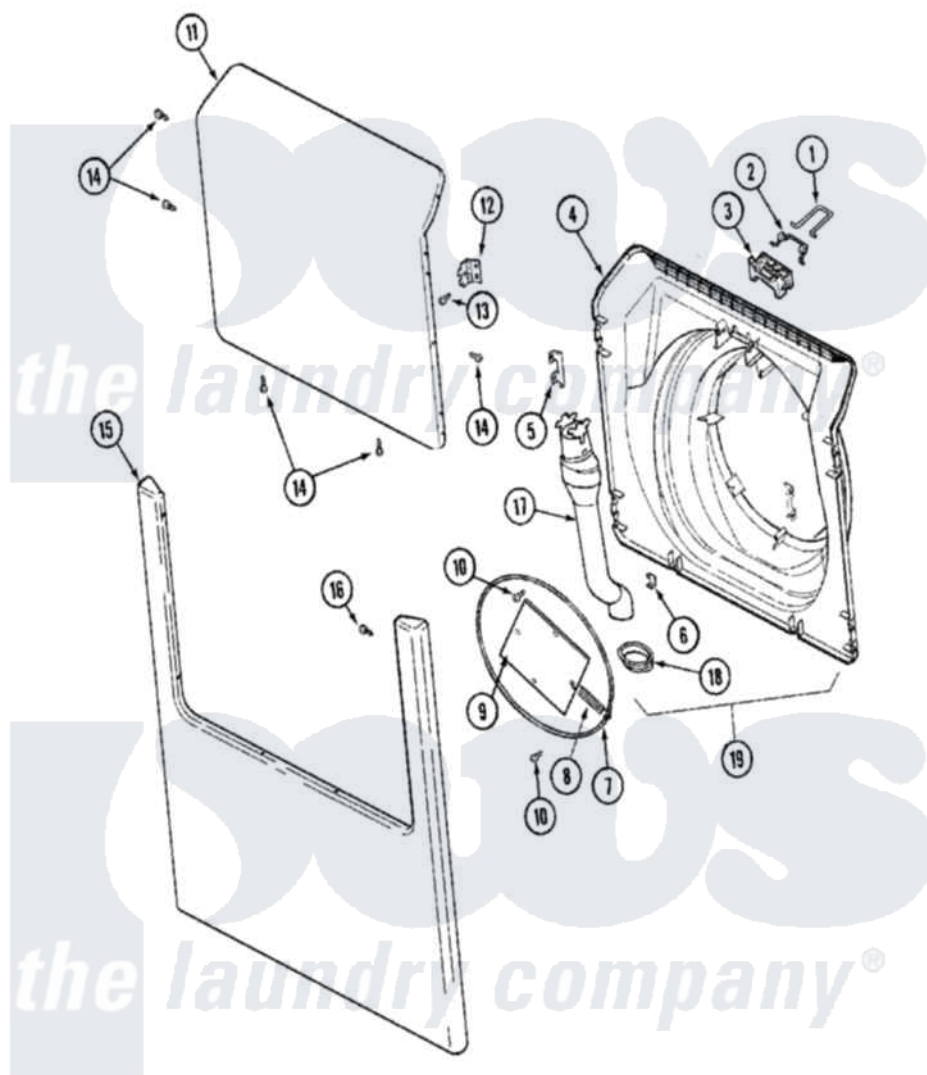

Maytag MAH20PSAWW 07 - DOOR & FRONT PANEL

Maytag Commercial Maytag MAH20PSAWW Washer Parts Parts Diagram 07 - DOOR & FRONT PANEL
 Click on the part number to view part

Item	Original Part Number	Replaced By	Status	Part Description
001	22002002	22003222		Hoop, Lock
002	22002003			Spring, Latch
003	22002168			Support, Lock Hoop
004	22002539	22003083		Liner, Door Assembly W/Vent
"	22002615	22003085		Liner, Door Assembly W/Vent
"	22003076	22003083		Liner, Door Assembly W/Vent
"	22003078			Door, Inner
"	22003800			Inner Door/Vented
005	22002038			Clip, Door
006	22002039			Clip, Door
007	22002104			Frame, Wire
"	W10124350		Not Available	NOT REQUIRED PART OR SEE NOTE
008	22002356			Spring, Plate
"	W10124350		Not Available	NOT REQUIRED PART OR SEE NOTE
009	22002094			Frame, Wire

"	W10124350		Not Available	NOT REQUIRED PART OR SEE NOTE
010	22002007			Screw, Wire Frame
"	W10124350		Not Available	NOT REQUIRED PART OR SEE NOTE
011	22001979			Door, Outer
"	22002660		Not Available	DOOR, OUTER (BSQ-W/DAMPER)
012	22002000	22002798		Hinge, Door
013	22002062	98006631		Screw
014	22002063			Screw No.8-18AB Wafer Head
"	33002351			Screw
015	22002049			Clip Note: Clip, Front Panel
"	22002663		Not Available	PANEL, FRONT (BISQ)
"	22002836			Panel, Front
016	22002243			Screw, Front Panel And Hinge
"	22002244			Clip, Grounding
017	22002990	22003850		Vent Tube Assembly
018	22003075			Grommet, Vent Tube
019	22003083			Liner, Door Assembly W/Vent
"	22003085			Liner, Door Assembly W/Vent