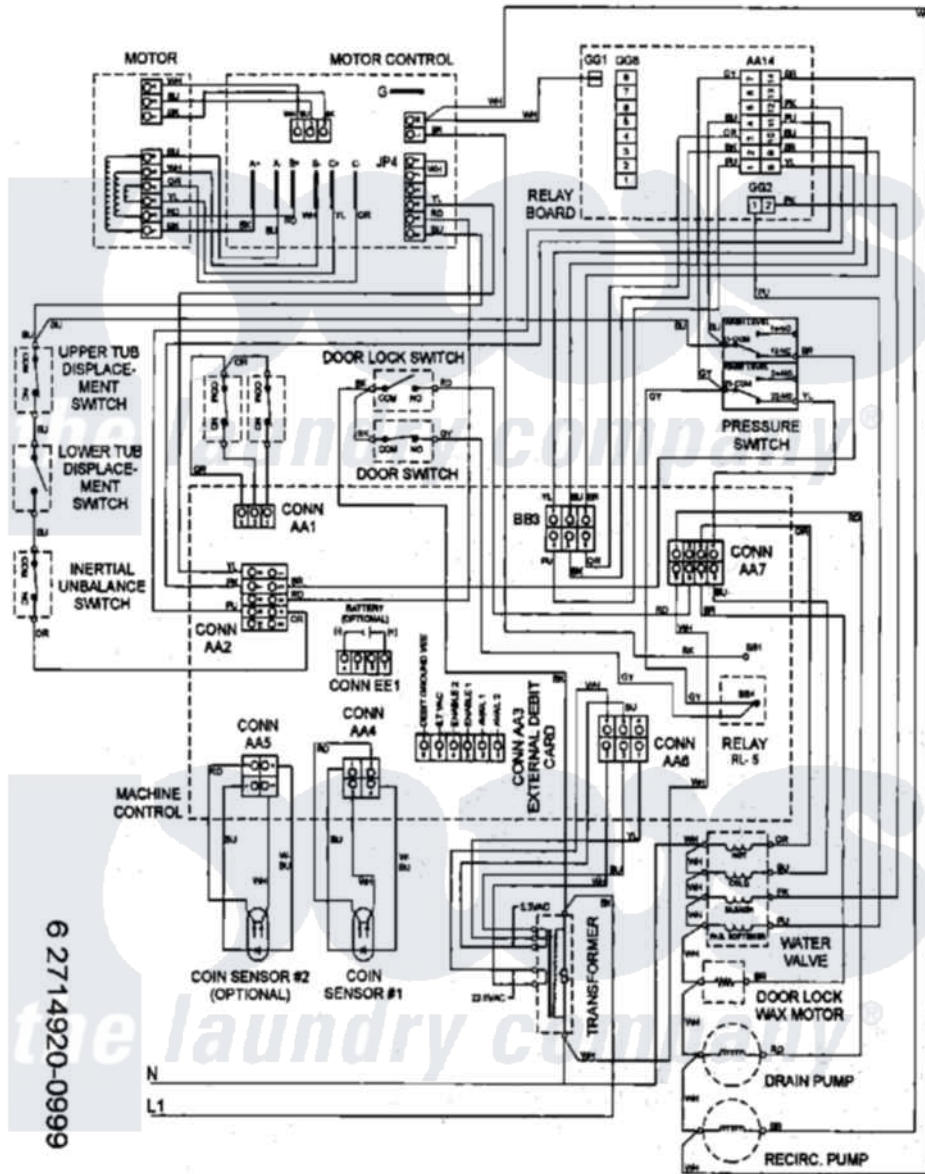

Maytag MAH20PSAWW 10 - WIRING INFORMATION

Maytag Commercial Maytag MAH20PSAWW Washer Parts Parts Diagram 10 - WIRING INFORMATION
 Click on the part number to view part

Item	Original Part Number	Replaced By	Status	Part Description
001	NLA		Not Available	WIRING INFORMATION