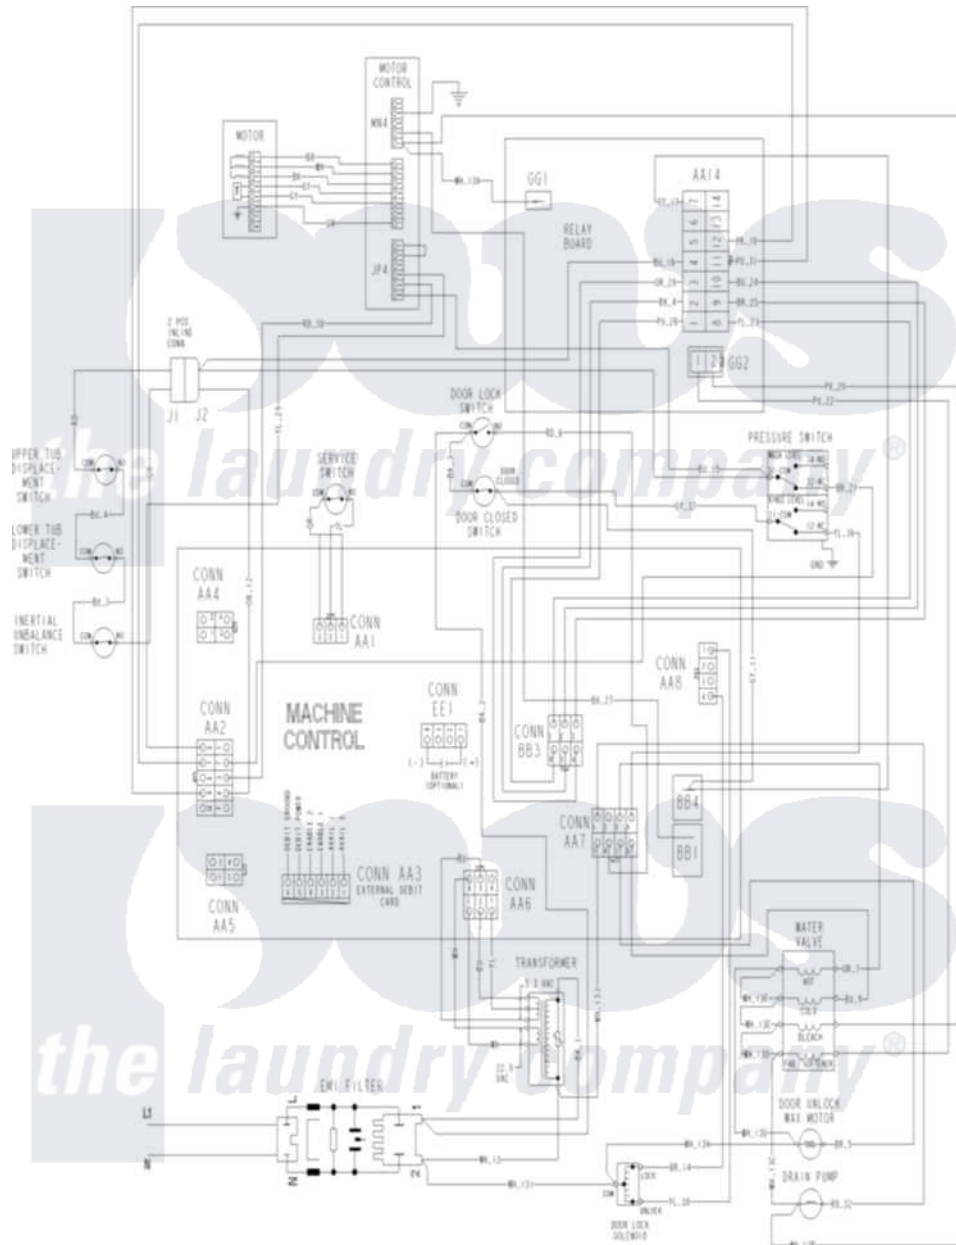

Maytag MAH21PNDWW 10 - WIRING INFORMATION SER-15

Maytag Commercial Maytag MAH21PNDWW Washer Parts Parts Diagram 10 - WIRING INFORMATION SER-15
 Click on the part number to view part

Item	Original Part Number	Replaced By	Status	Part Description
001	NLA		Not Available	WIRING INFORMATION