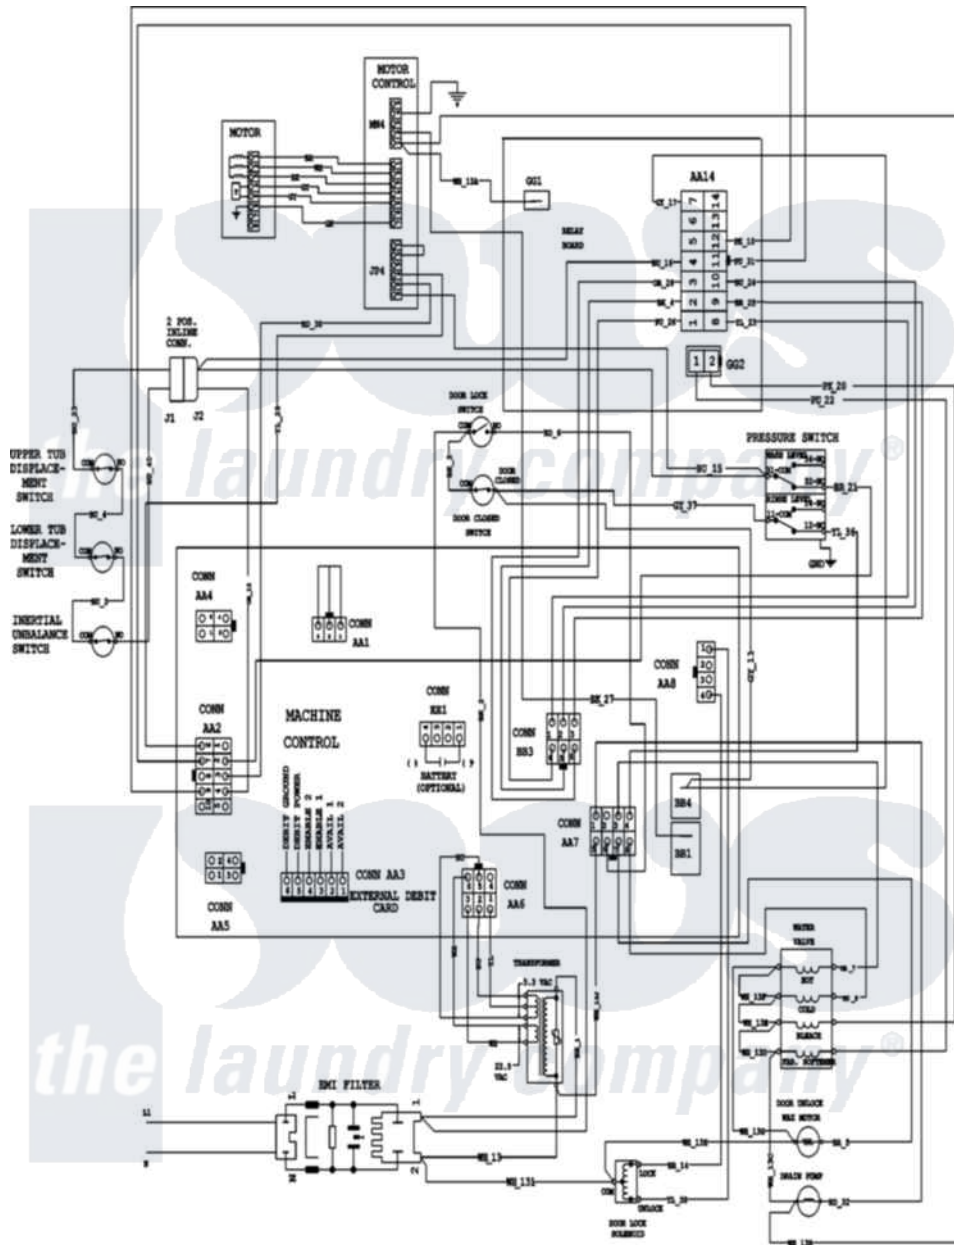

Maytag MAH21PRAWQ 02 - WIRING INFORMATION(SER 31)

Maytag Commercial Maytag MAH21PRAWQ Washer Parts Parts Diagram 02 - WIRING INFORMATION(SER 31)
 Click on the part number to view part

Item	Original Part Number	Replaced By	Status	Part Description
001	NLA		Not Available	WIRING INFORMATION