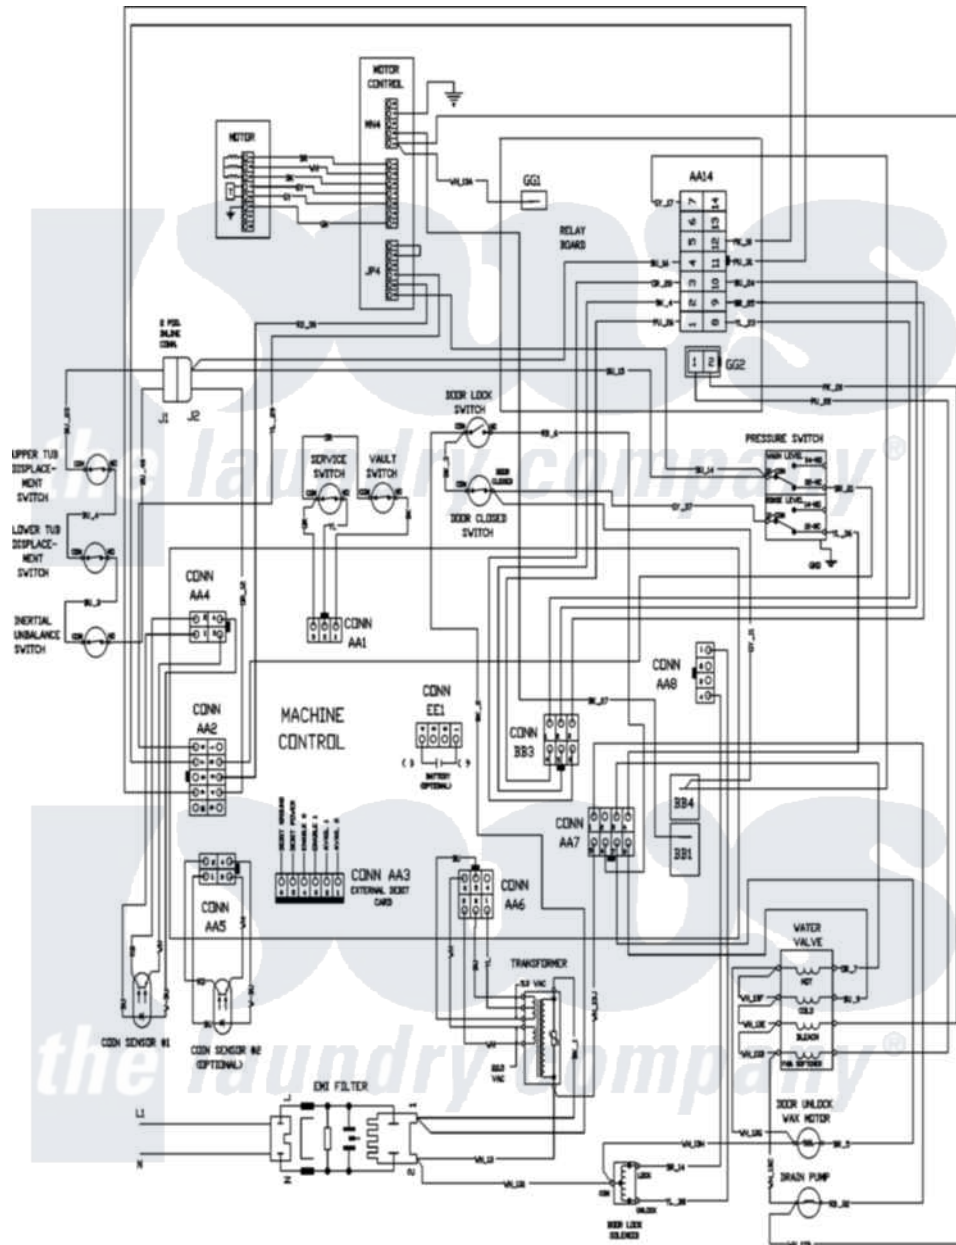

Maytag MAH21PSDWW 10 - WIRING INFORMATION

Maytag Commercial Maytag MAH21PSDWW Washer Parts Parts Diagram 10 - WIRING INFORMATION
 Click on the part number to view part

Item	Original Part Number	Replaced By	Status	Part Description
001	NLA		Not Available	WIRING INFORMATION