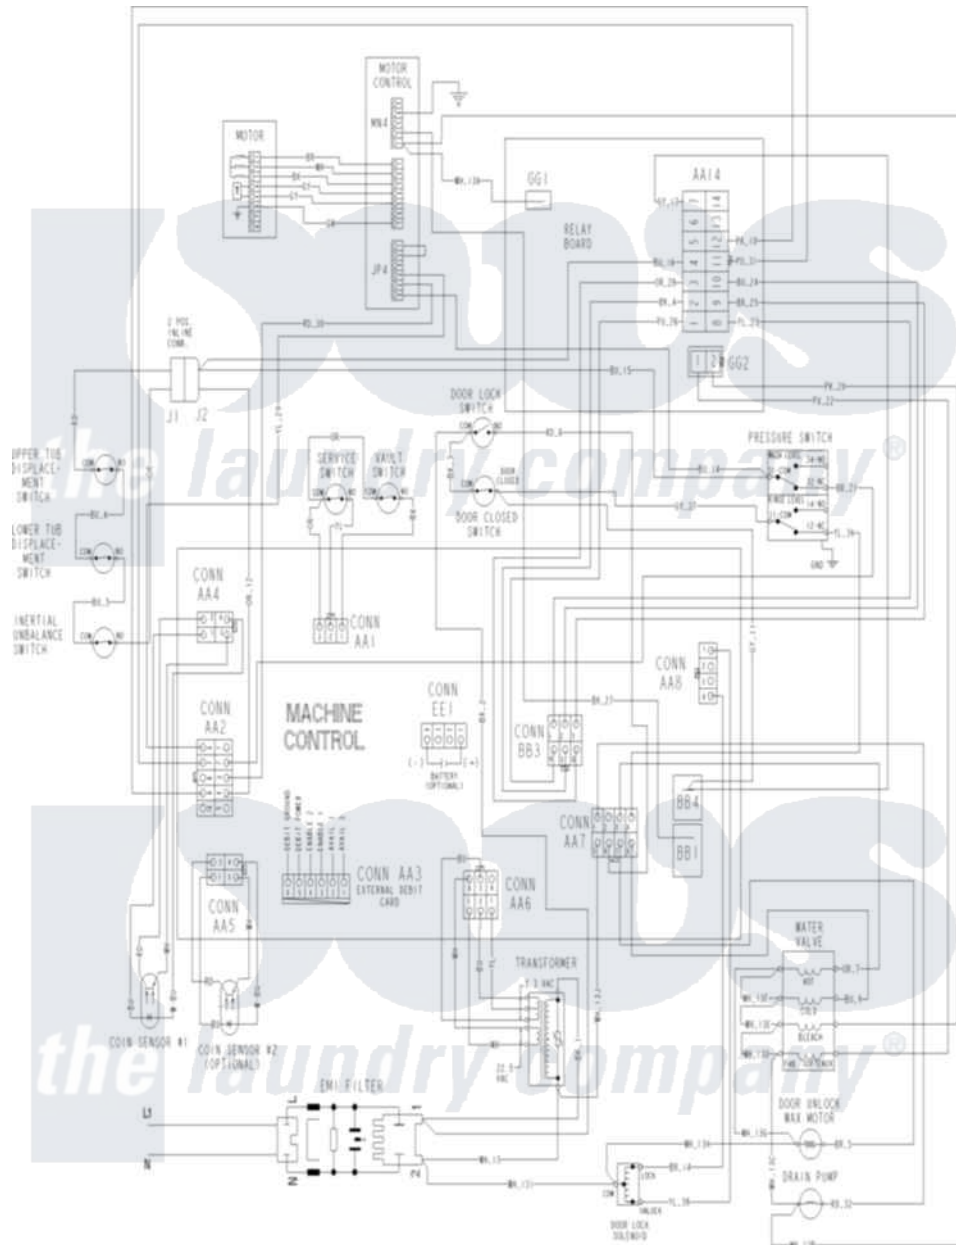

Maytag MAH21PSDWW 11 - WIRING INFORMATION SER-16

Maytag Commercial Maytag MAH21PSDWW Washer Parts Parts Diagram 11 - WIRING INFORMATION SER-16
 Click on the part number to view part

Item	Original Part Number	Replaced By	Status	Part Description
001	NLA		Not Available	WIRING INFORMATION