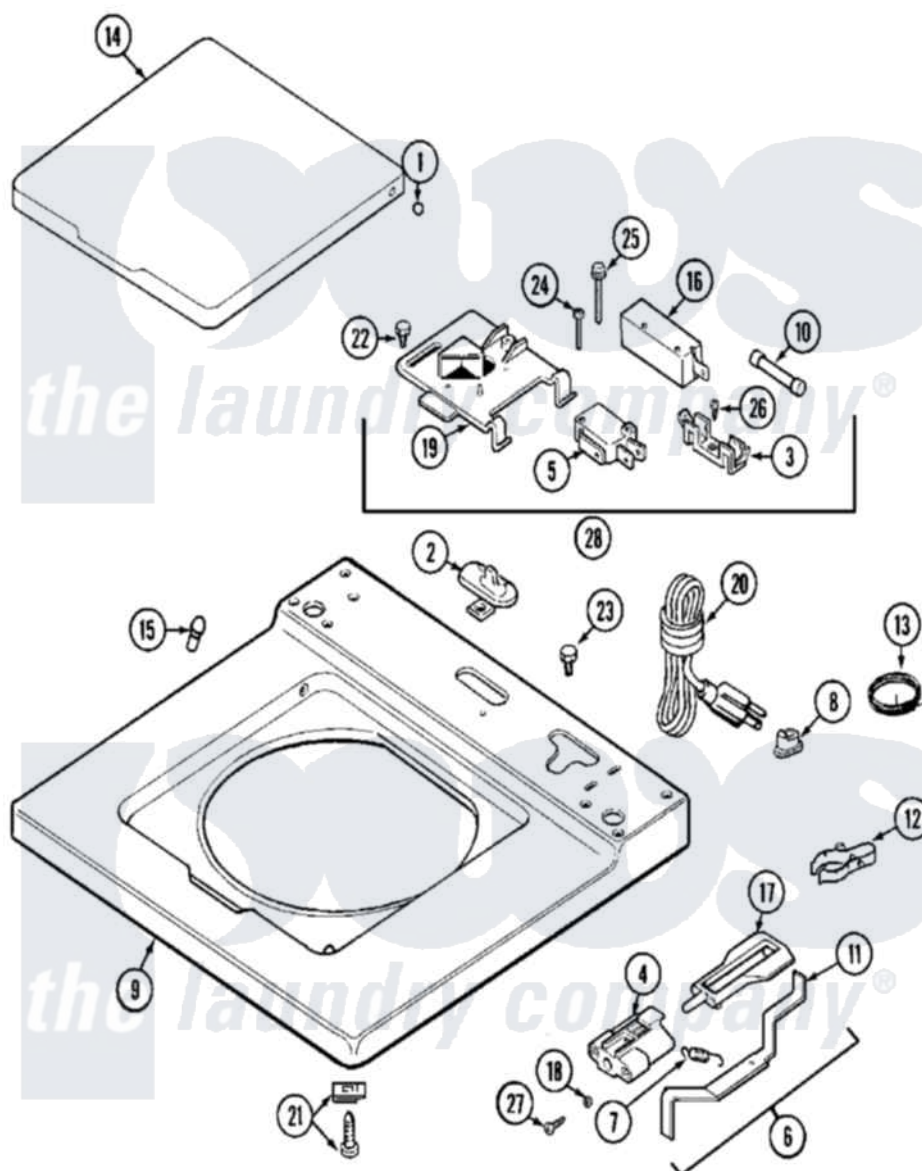

Maytag MAT11CSBKL 03 - TOP

Maytag [Commercial Maytag MAT11CSBKL Washer Parts](#) Parts Diagram 03 - TOP
 Click on the part number to view part

Item	Original Part Number	Replaced By	Status	Part Description
001	211726			Hinge, Ball Lid
002	207159	489355		Screw, 8 X 1/2
"	22001298			Cap, Top Cover
003	207167			Block, Fuse
004	NLA		Not Available	BRACKET, PLUNGER
005	207166			Switch, Check
006	22001311			Unbalance Lever Assembly
007	213720			Spring, Lid Switch
008	NLA		Not Available	GROMMET, CORD
009	NLA		Not Available	COVER, TOP (ALM)
010	207168	22001682		Switch Assembly, Lid W/4amp Fuse
011	22001136			Lever, Unbalance
012	301548			Clamp, Ground Wire
013	204807			Ground Wire, Supp. Plte To Top Cover
014	NLA		Not Available	LID (W/LEGEND-ALM)

015	212716		Bumper, Lid
016	205415	279347	Switch-Lid
017	216255		Plunger, Lid Switch
018	211500		Washer, Bracket To Top Cover
019	Y215699	22001678	Bracket, Switch And Fuse
020	NLA	Not Available	CORD, POWER
021	204445		Screw And Fastener Assembly
022	207159	489355	Screw, 8 X 1/2
023	210186	3370225	Screw
024	22001352		Screw, Check Switch
025	213501		Screw, No.6-20 X 1-1/8 Inch
026	Y311711		Screw, Fuse Block
027	910182	25-7809	Screw, No.6-20 1/2 Flthd Torx
028	207176	22001682	Switch Assembly, Lid W/4amp Fuse