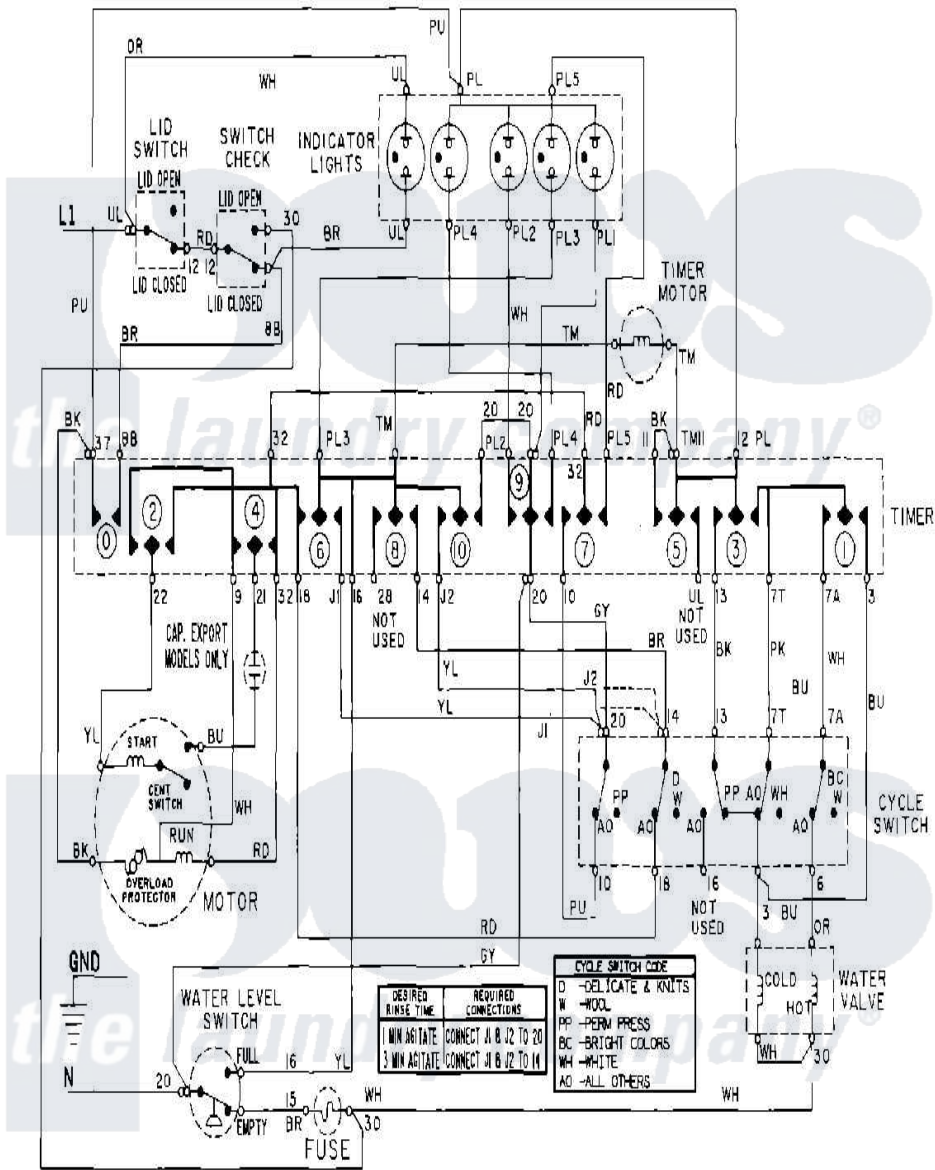

# Maytag MAT11MNEGW 08 - WIRING INFORMATION

Maytag Commercial Maytag MAT11MNEGW Washer Parts Parts Diagram 08 - WIRING INFORMATION  
 Click on the part number to view part

| Item | Original Part Number | Replaced By | Status        | Part Description   |
|------|----------------------|-------------|---------------|--------------------|
| 001  | NLA                  |             | Not Available | WIRING INFORMATION |