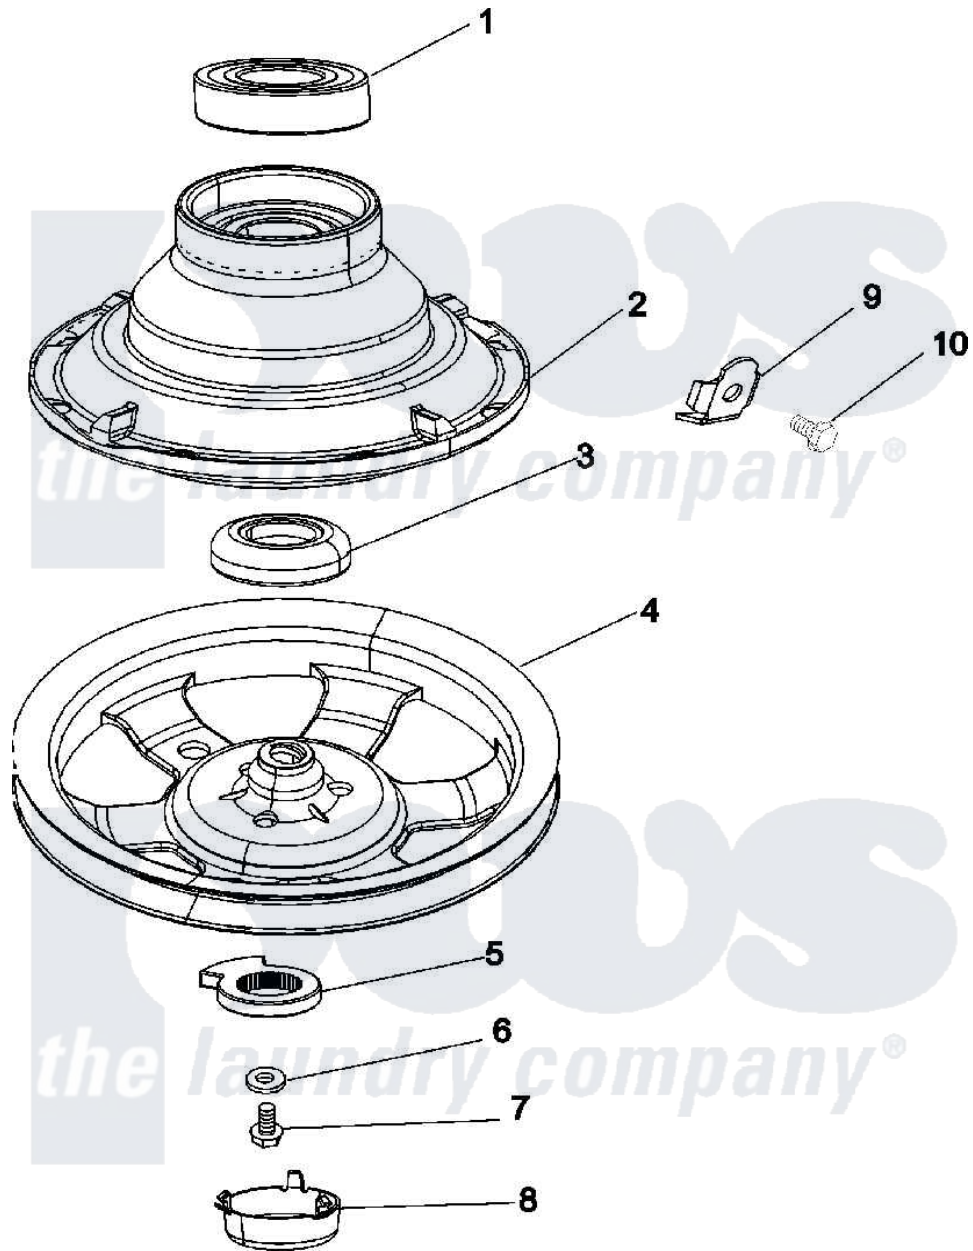

Maytag MAT12CSDAW 08 - CLUTCH & BRAKE

Maytag [Commercial Maytag MAT12CSDAW Washer Parts](#) Parts Diagram 08 - CLUTCH & BRAKE
 Click on the part number to view part

Item	Original Part Number	Replaced By	Status	Part Description
001	Y200720	22003441		Bearing, Rear
002	201190	6-2011900		Brake Asse
003	200835			Bearing, Brake Rotor
004	22002429	6-2301530		Pulley
005	211089			Lug, Stop Pulley
006	211090	22003555		Washer, Stop Lug
007	211375	681582		Screw
008	22002428			Cover, Dust
009	213325			Clip, Retaining
010	213326			Bolt, Sems Retaining Clip