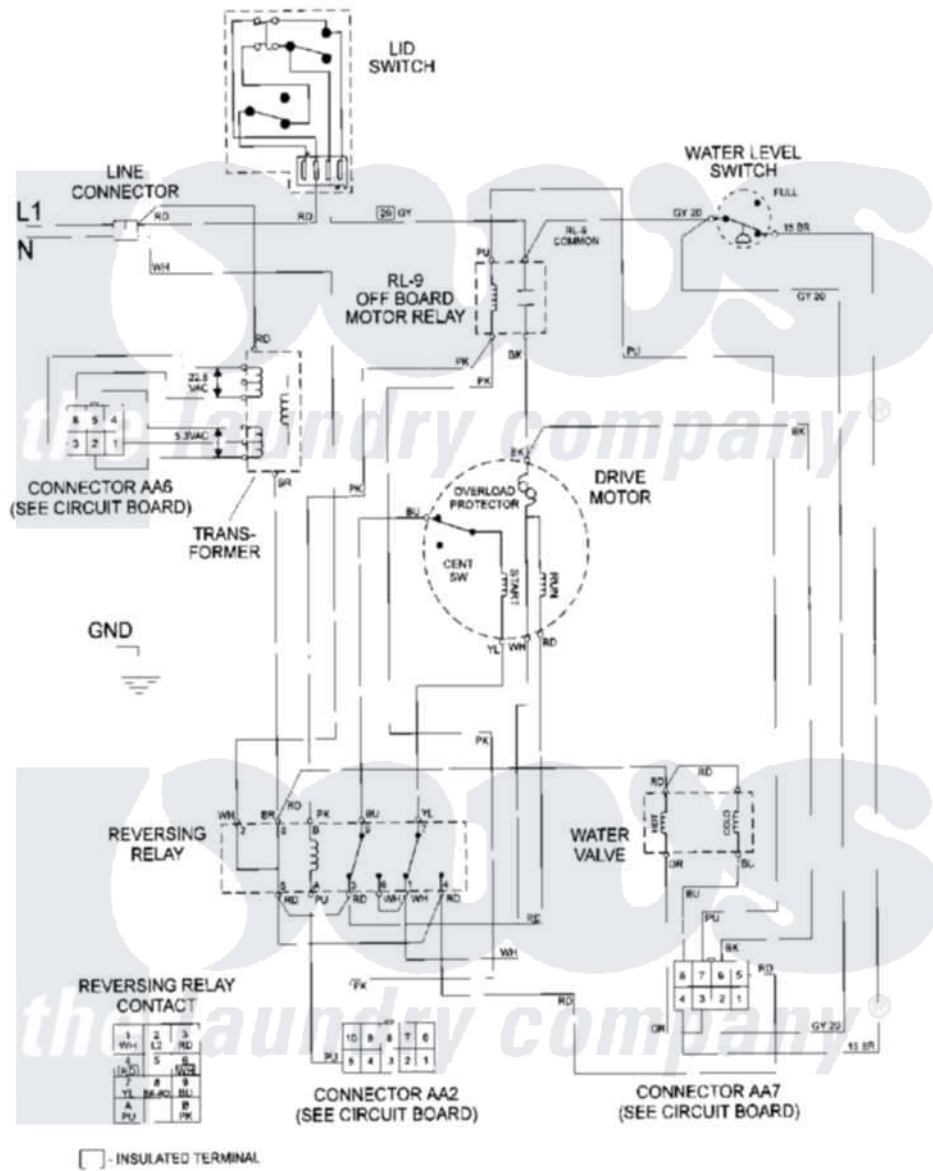

Maytag MAT12PDBAQ 09 - WIRING INFO (MATPDBAQ)

[Maytag Commercial Maytag MAT12PDBAQ Washer Parts](#) Parts Diagram 09 - WIRING INFO (MATPDBAQ)
 Click on the part number to view part

Item	Original Part Number	Replaced By	Status	Part Description
001	NLA		Not Available	WIRING INFORMATION