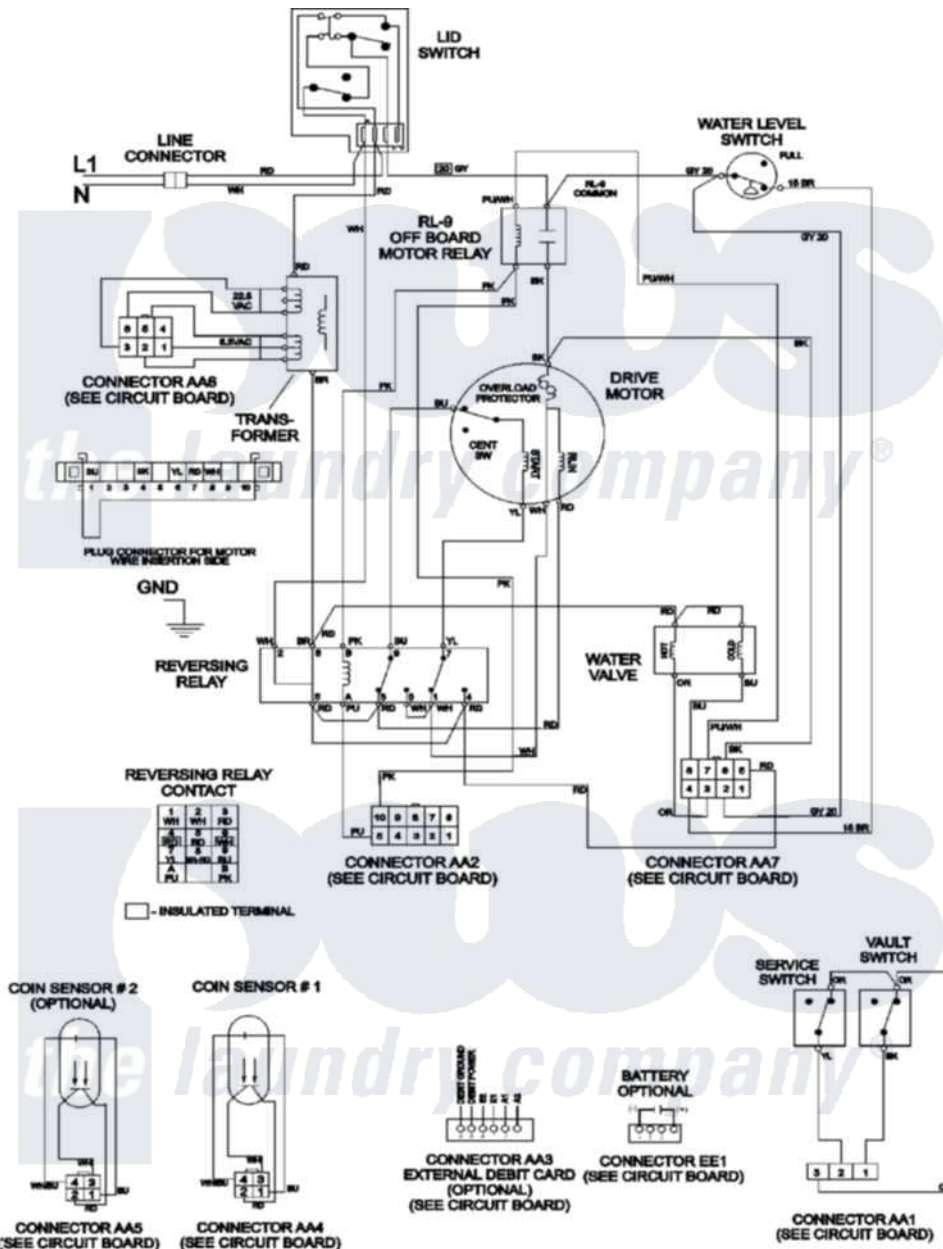

Maytag MAT12PDDAQ 10 - WIRING INFORMATION (SERIES 11)

Maytag Commercial Maytag MAT12PDDAQ Washer Parts Diagram 10 - WIRING INFORMATION (SERIES 11)

[Click on the part number to view part](#)

Item	Original Part Number	Replaced By	Status	Part Description
001	NLA		Not Available	WIRING INFORMATION