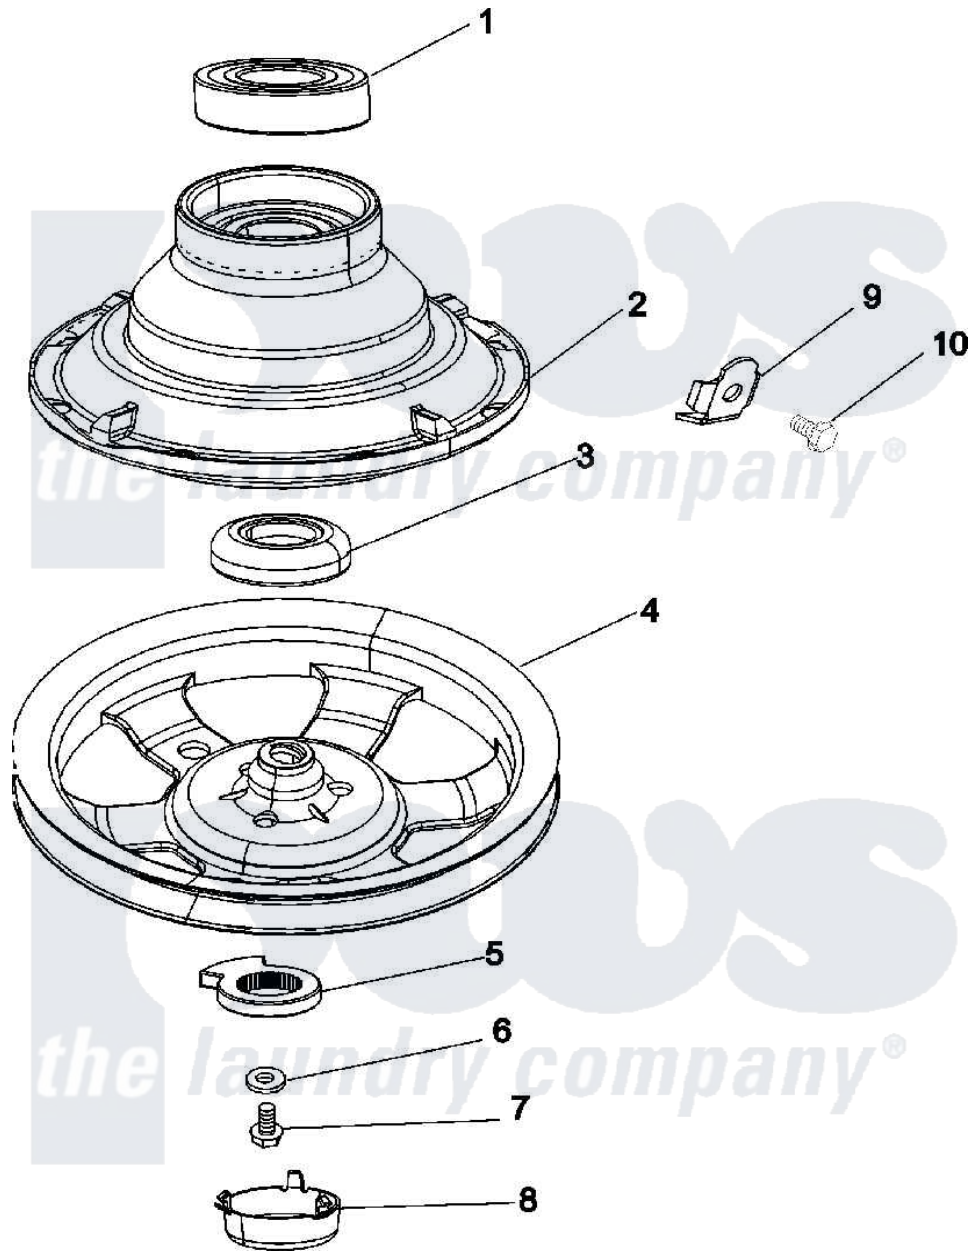

Maytag MAT12PDDBW 08 - CLUTCH & BRAKE

Maytag [Commercial Maytag MAT12PDDBW Washer Parts](#) Parts Diagram 08 - CLUTCH & BRAKE
 Click on the part number to view part

| Item | Original Part Number | Replaced By | Status | Part Description |
|------|--------------------------|---------------------------|--------|---------------------------|
| 001 | Y200720 | 22003441 | | Bearing, Rear |
| 002 | 201190 | 6-2011900 | | Brake Asse |
| 003 | 200835 | | | Bearing, Brake Rotor |
| 004 | 22002429 | 6-2301530 | | Pulley |
| 005 | 211089 | | | Lug, Stop Pulley |
| 006 | 211090 | 22003555 | | Washer, Stop Lug |
| 007 | 211375 | 681582 | | Screw |
| 008 | 22002428 | | | Cover, Dust |
| 009 | 213325 | | | Clip, Retaining |
| 010 | 213326 | | | Bolt, Sems Retaining Clip |