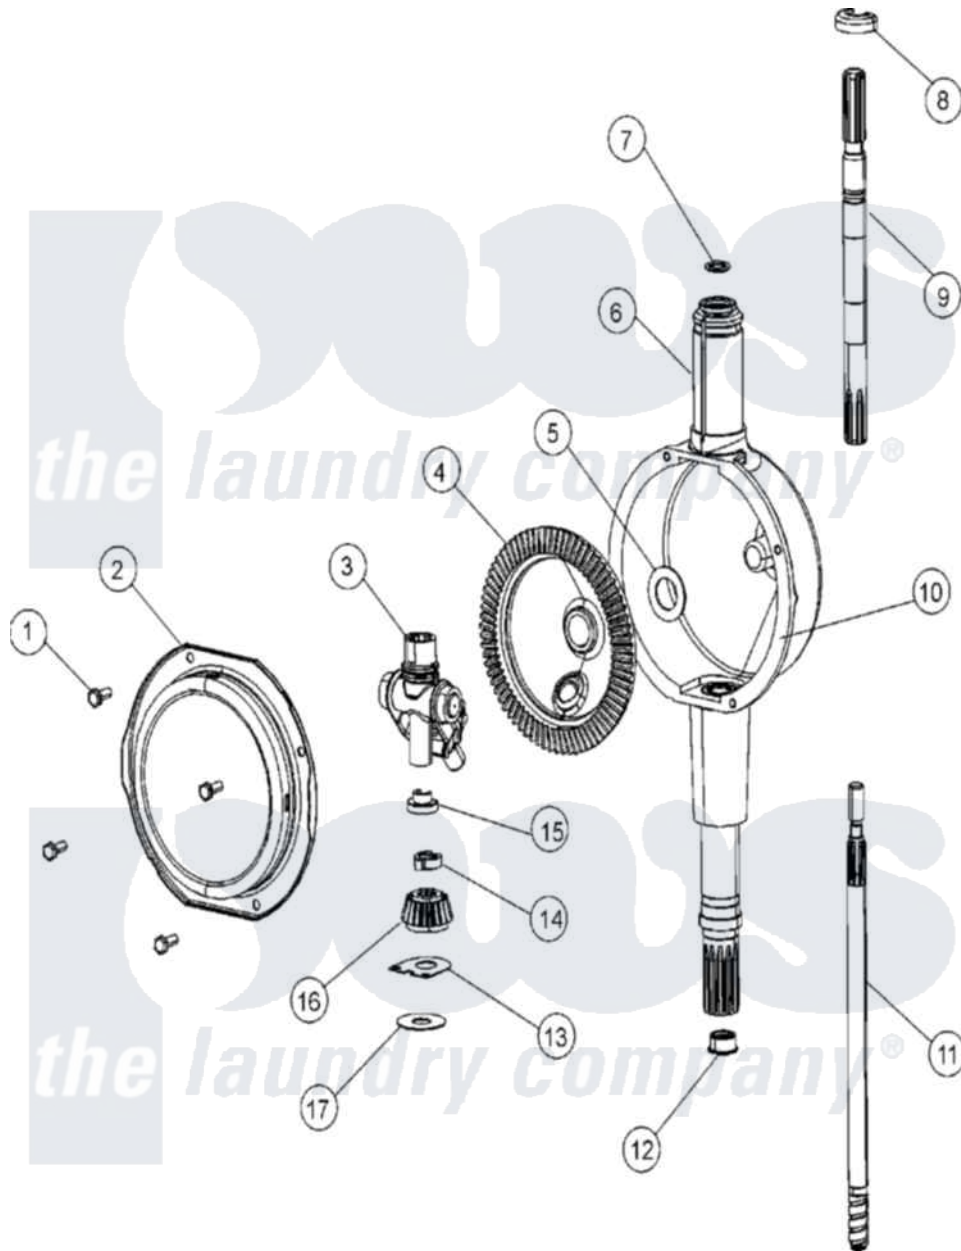

Maytag MAT12PDLAW 06 - TRANSMISSION

Maytag Commercial Maytag MAT12PDLAW Washer Parts Parts Diagram 06 - TRANSMISSION
 Click on the part number to view part

Item	Original Part Number	Replaced By	Status	Part Description
001	215417		Not Available	SCREW, TRANSMISSION COVER
002	206628			Cover, Transmission
003	206685	6-2066850		Yoke
004	206713	6-2067130		Gear- Beve
005	215394			Washer, Bevel Gear
006	22002537			Housing, Transmission
007	22002417			O-Ring AgitatOr Shaft
008	22002340			Collar, Agitator Shaft
009	22002415	6-2168983		Shaft- Agi
010	Y058700	675652		Adhesive
011	22002343	6-2300060		Shaft- Cen
012	207843			Lip Seal Repair Kit
013	215395			Plate, Clutch
014	22002353			Collar, Center Shaft
015	22002341			Collar, Lower Plastic Keeper
016	215401	W10221114		Pinion