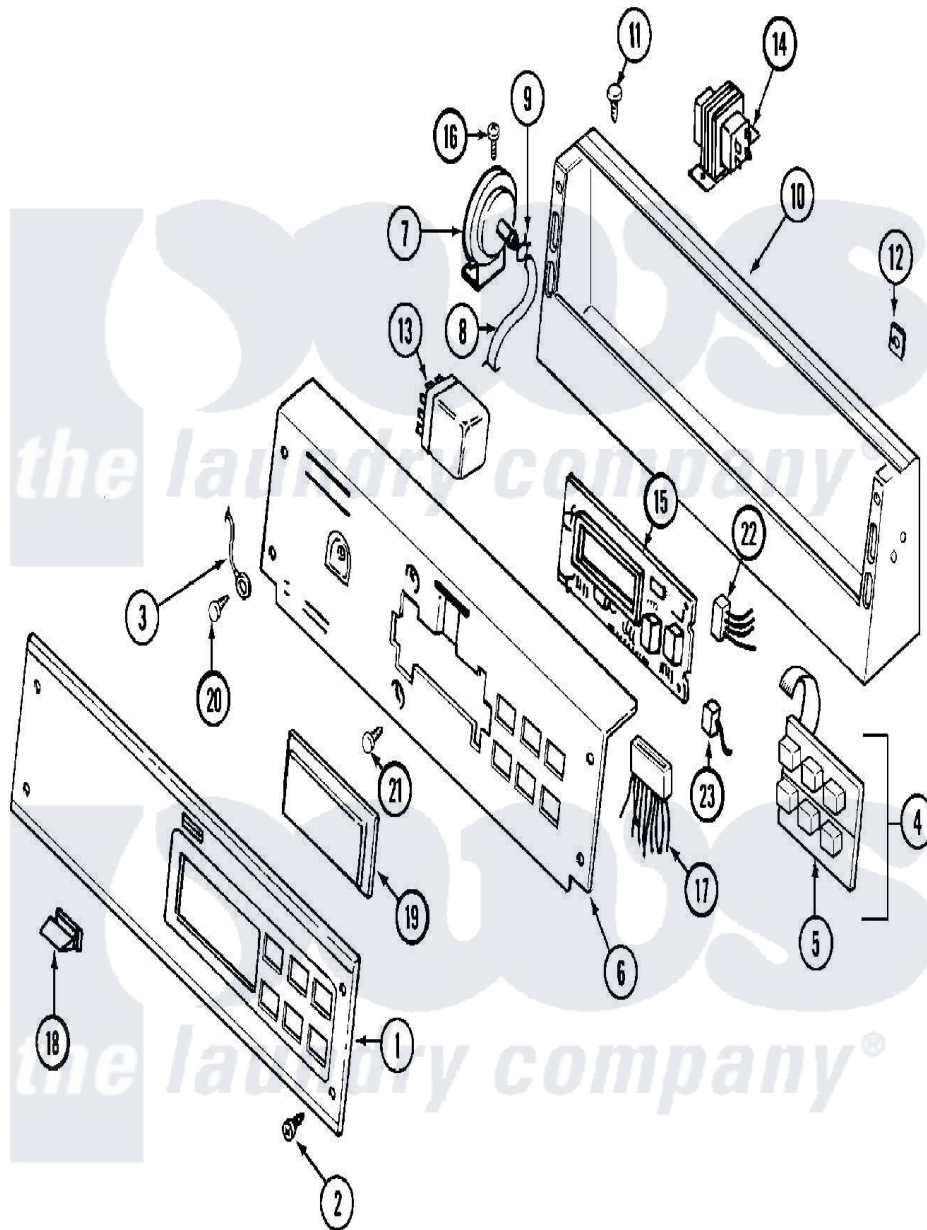

Maytag MAT12PDLGW 01 - CONTROL PANEL

Maytag [Commercial Maytag MAT12PDLGW Washer Parts](#) Parts Diagram 01 - CONTROL PANEL
 Click on the part number to view part

Item	Original Part Number	Replaced By	Status	Part Description
001	Y2207490			Facia, Pd/Ps
002	215506			Screw, Control Panel Overlay
003	22001654			Wire, Ground
004	206808	W10135389		Push Button And Switch Assembly
"	215526			Screw, Circuit Board
005	33002863	W10131113		Push Button
006	22003099			Bracket, Back
007	2202532			Switch, Pressure - Commer
008	Y2205484			Tube, Air Assembly
009	22003295	285655		Clamp, Hose
010	2202540			Cover, Control Assembly
011	212276	W10116760		Screw
012	215003			Fastener, Panel And Bracket
013	206421			Relay, Motor Reversing
014	211251			Screw, Transformer
"	22001417			Transformer

"	22001419		Nut, Transformer
"	22002139		Transformer
015	22002954		Deflector, Water
"	33001204		Stand-Off, Ccontrol Board
"	912077		Locknut, Reader Harness
"	NLA	Not Available	BOARD, CONTROL
016	211294	90767	Screw, 8A X 3/8 HeX Washer Head Tapping
017	Y2207699		Wire Harness, PD Export
018	214610		Bumper, Lid
019	22001962	W10131114	Cover, Display
020	210186	3370225	Screw
021	215527	W10140652	Screw, 6-20 X 1/2
022	22001965		Optic Switch Assembly
"	314665		Screw, Switch Assembly
023	22001966		Harness, Sensor Switch