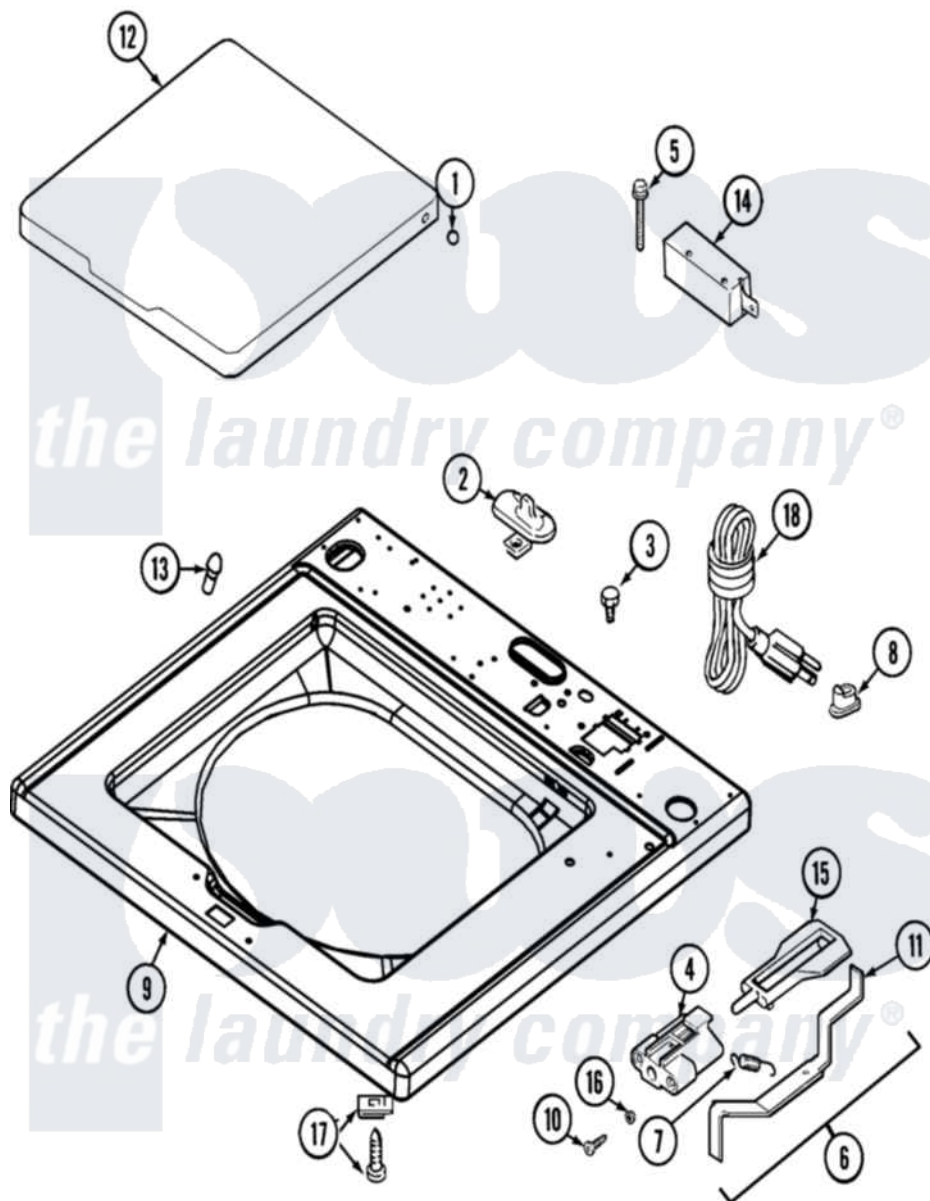

Maytag MAT12PDLGW 03 - TOP

Maytag [Commercial Maytag MAT12PDLGW Washer Parts](#) Parts Diagram 03 - TOP
 Click on the part number to view part

Item	Original Part Number	Replaced By	Status	Part Description
001	211726			Hinge, Ball Lid
002	207159	489355		Screw, 8 X 1/2
"	22001298			Cap, Top Cover
003	210186	3370225		Screw
004	22002135			Bracket, Unbalance
005	22003817	3370225		Screw
006	22001681			Unbalance Lever Assembly
007	213720			Spring, Lid Switch
008	216183			Grommet, Cord Export
009	22001970			Cover Assembly, Top
010	910182	25-7809		Screw, No.6-20 1/2 Flthd Torx
011	22001672			Lever, Unbalance
012	22001341			Lid W/Legend
013	212716			Bumper, Lid
014	22001362			Switch, Lid
015	216255			Plunger, Lid Switch

016

[211500](#)

Washer, Bracket To Top Cover

017

[204445](#)

Screw And Fastener Assembly

018

[22004357](#)

Cord, Power As Wrapped