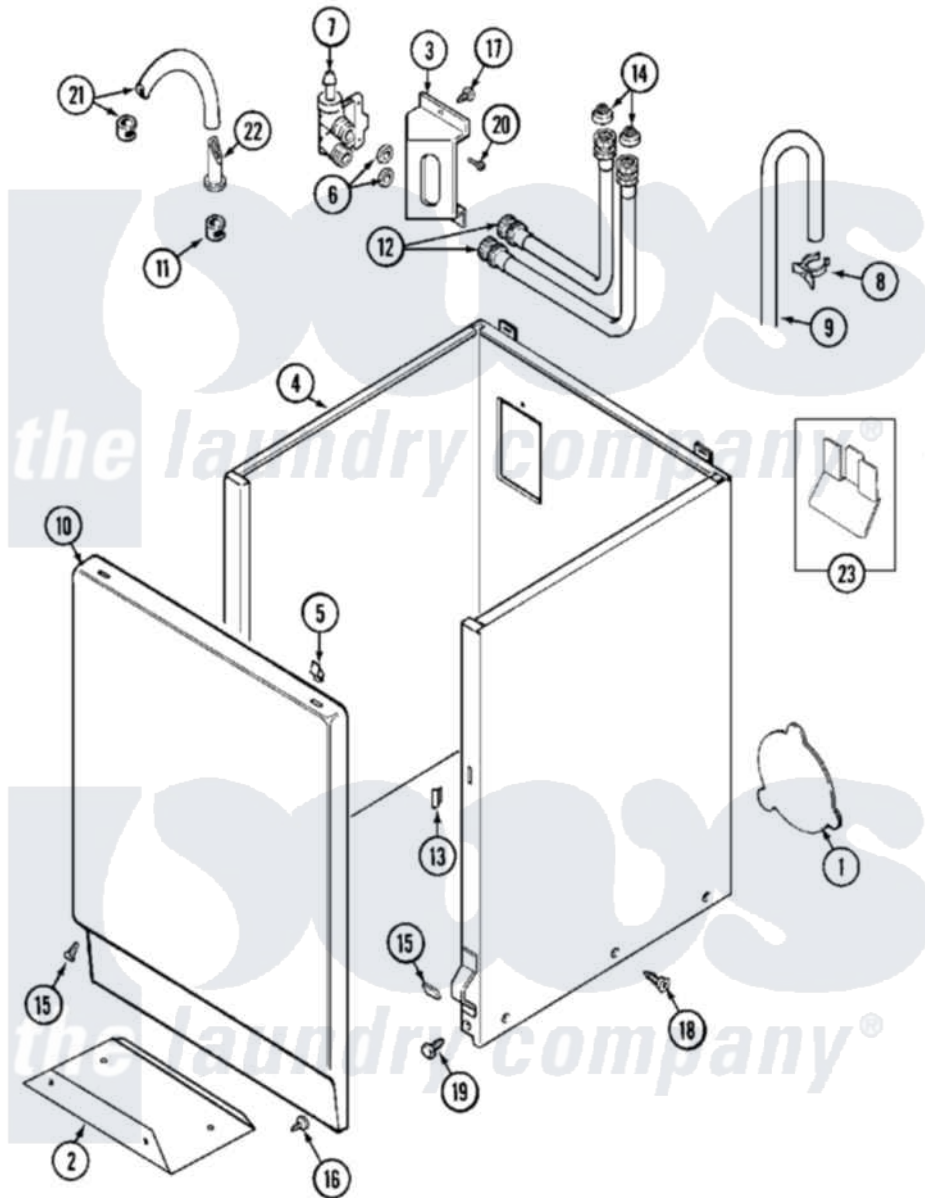

Maytag MAT12PDLGW 04 - CABINET

Maytag [Commercial Maytag MAT12PDLGW Washer Parts](#) Parts Diagram 04 - CABINET
 Click on the part number to view part

Item	Original Part Number	Replaced By	Status	Part Description
001	211294	90767		Screw, 8A X 3/8 HeX Washer Head Tapping
"	22002924			Plate, Access
002	22001624			Guard, Belt
003	22002361			Bracket, Water Valve
"	22003217	3370225		Screw
004	NLA		Not Available	CABINET WHT ASPACK
005	22001650			Fastener, Spring
006	Y013783			Washer, Inlet Hose
007	205161	489503		Clamp
"	22001604			Valve, Water 120V 60Hz
008	22002765			Clip, Hose
009	22002700	22003410		Hose, Drain
"	22003814			Retainer, Drain Hose
010	22001803		Not Available	PANEL, FRONT (WHT)
011	205161	489503		Clamp
012	35-3400			Inlet Hose Assembly

"	35-3401		Inlet Hose Assembly
013	22002331		Spacer, Front Panel
014	22002960		Strainer, Washer Inlet
015	22001496		Front Panel Fastener And Screw
016	211294	90767	Screw, 8A X 3/8 HeX Washer Head Tapping
017	212276	W10116760	Screw
018	213007		Xfor Cabinet See Cabinet, Back
019	27001200		Screw
020	Y313561		Screw---NA
021	22001954		Injector Hose And Clamp Kit
022	22001900		Preventer, Back Flow
023	W10124350	Not Available	NOT REQUIRED PART OR SEE NOTE