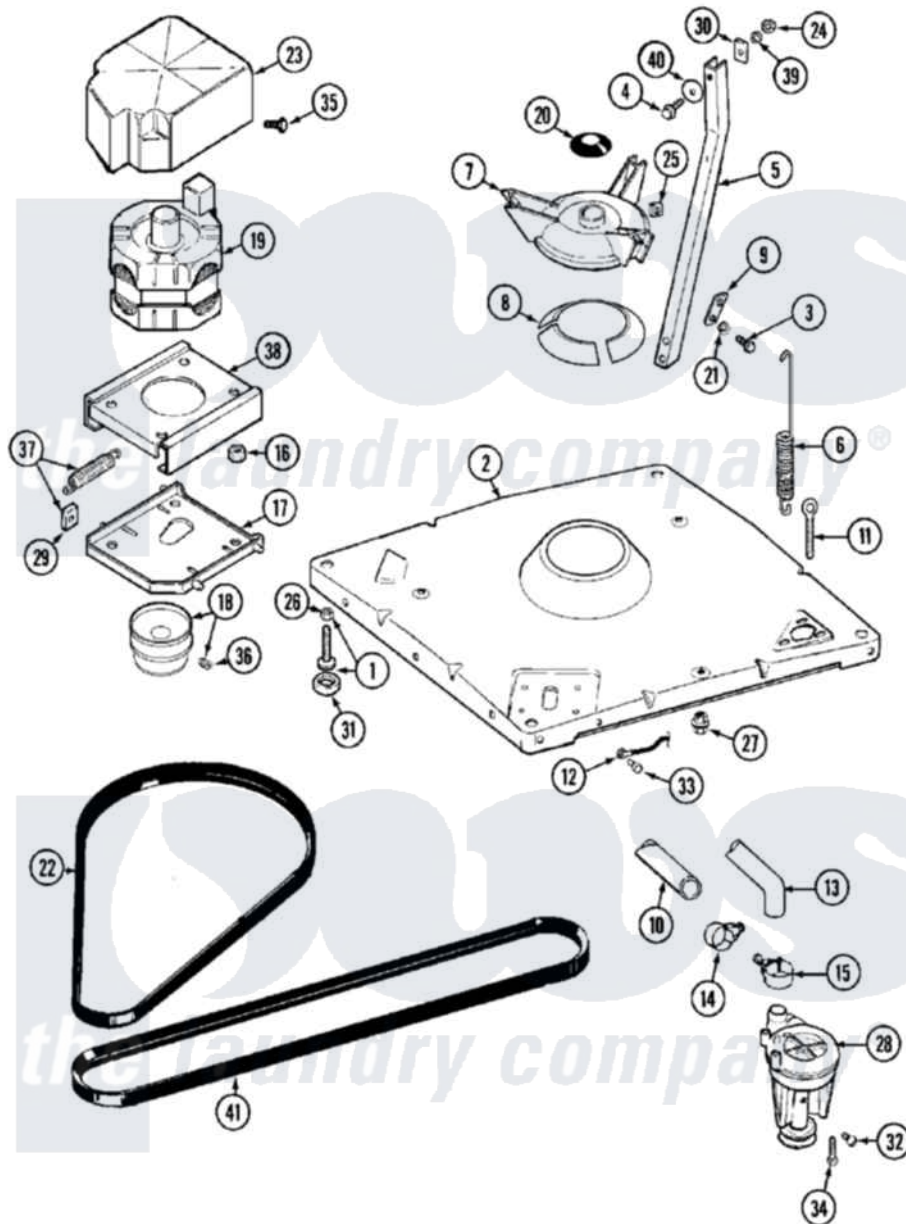

Maytag MAT12PDLGW 07 - BASE

Maytag [Commercial Maytag MAT12PDLGW Washer Parts](#) Parts Diagram 07 - BASE
 Click on the part number to view part

| Item | Original Part Number | Replaced By | Status | Part Description |
|------|--------------------------|---------------------------|---------------|----------------------------|
| 001 | 22003428 | | | Leg, Adjustable |
| 002 | 22002150 | | | Base |
| 003 | Y015627 | | | Screw- Hex |
| 004 | 200744 | W10175939 | | Bolt |
| " | 205254 | W10175938 | | Bolt |
| 005 | 213100 | | Not Available | PART NOT USED |
| 006 | 22001300 | | | Spring, Centering |
| 007 | 203725 | | | Damper W/Bolt And Clip |
| 008 | 203956 | | | Damper Pad Kit |
| 009 | 213073 | | | Washer, Double Brace |
| 010 | 22002700 | 22003410 | | Hose, Drain |
| 011 | 216416 | | | Bolt, Eye/Centering Spring |
| 012 | 901220 | | | Ground Wire |
| 013 | Y212989 | | | Hose, Outer Tub To Pump |
| 014 | Y22001820 | 285655 | | Clamp, Hose |
| 015 | 22001640 | 285655 | | Clamp, Hose |