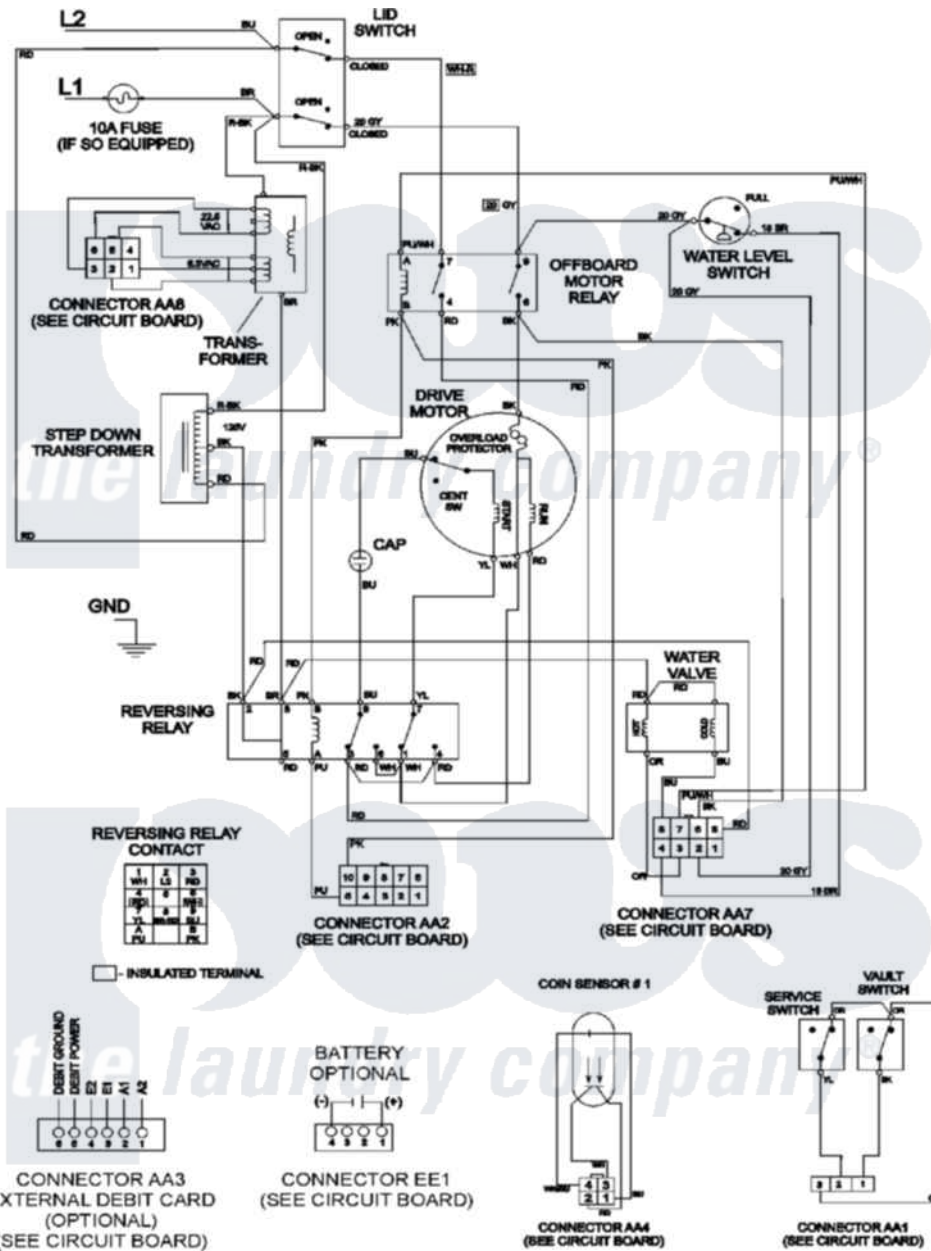

# Maytag MAT12PDLGW 09 - WIRING INFORMATION

Maytag [Commercial Maytag MAT12PDLGW Washer Parts](#) Parts Diagram 09 - WIRING INFORMATION  
 Click on the part number to view part

Item	Original Part Number	Replaced By	Status	Part Description
001	W10124350		Not Available	NOT REQUIRED PART OR SEE NOTE