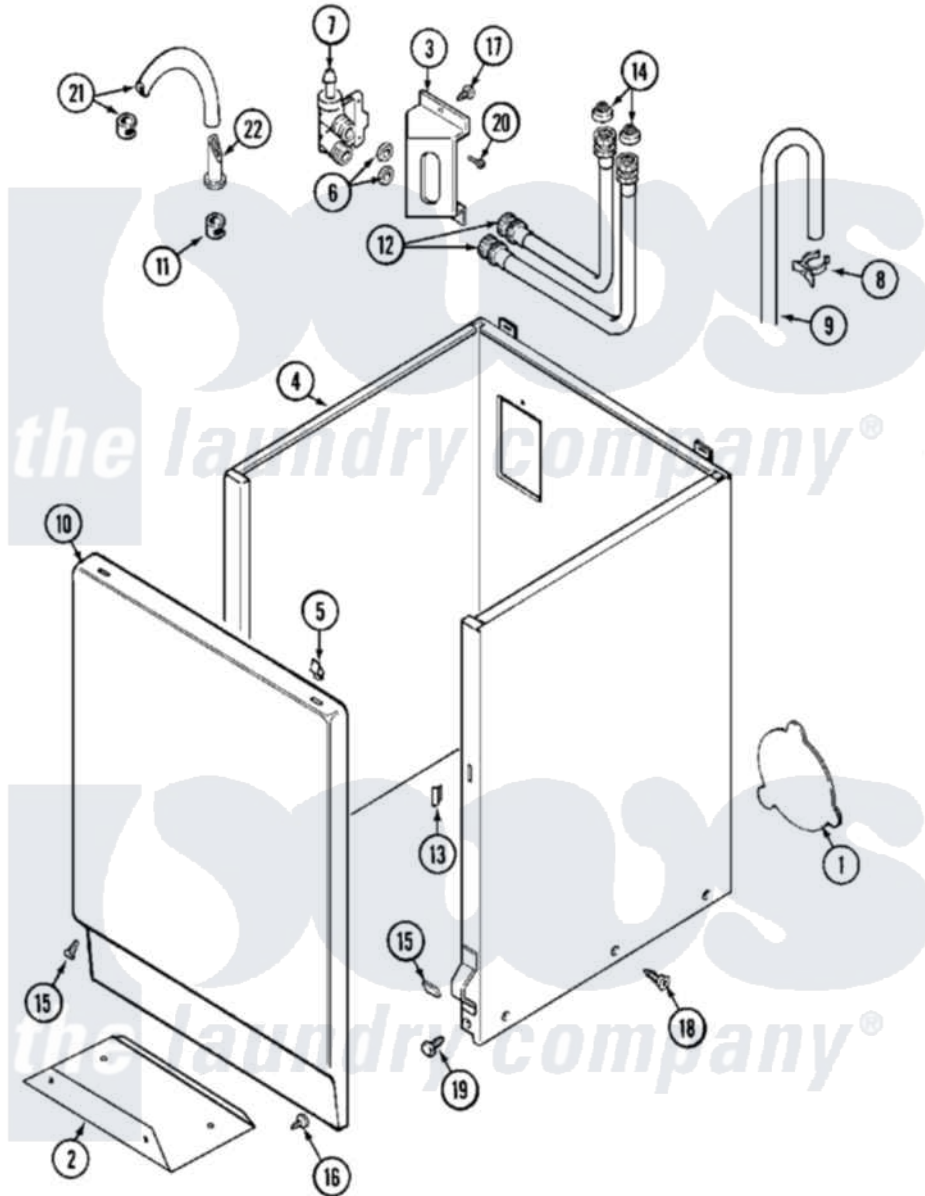

Maytag MAT12PSDAW 04 - CABINET

Maytag [Commercial Maytag MAT12PSDAW Washer Parts](#) Parts Diagram 04 - CABINET
 Click on the part number to view part

Item	Original Part Number	Replaced By	Status	Part Description
001	211294	90767		Screw, 8A X 3/8 HeX Washer Head Tapping
"	22002924			Plate, Access
"	NLA		Not Available	PLATE, ACCESS
002	213846			Guard, Belt
003	22002361			Bracket, Water Valve
004	22001995			Screw Note: Screw, Tumbler Front And Shroud
"	22002382			Fastener, V-Bracket
"	22002425			Bracket, "V"
"	NLA		Not Available	CABINET (WHT)
005	22001650			Fastener, Spring
006	Y013783			Washer, Inlet Hose
007	205161	489503		Clamp
"	22001604			Valve, Water 120V 60Hz
008	22002151			Clip, Hose
009	22003410			Hose, Drain

"	22003814		Retainer, Drain Hose
010	22001803	Not Available	PANEL, FRONT (WHT)
011	205161	489503	Clamp
012	22003682	12001901	Kit-Inlet Hose Assembly
"	22003683	12001900	Kit-Inlet Hose Assembly
013	22002331		Spacer, Front Panel
014	22002960		Strainer, Washer Inlet
015	213325		Clip, Retaining
"	22001496		Front Panel Fastener And Screw
016	211294	90767	Screw, 8A X 3/8 HeX Washer Head Tapping
017	22003817	3370225	Screw
018	33002190		SCrew, C BraCe, BraCket, Cabinet
019	213121	3400111	Screw, 12-14 X 5/8
"	213122	27001200	Screw
020	Y313561		Screw----NA
021	22001608	22001954	Injector Hose And Clamp Kit
022	22001900		Preventer, Back Flow