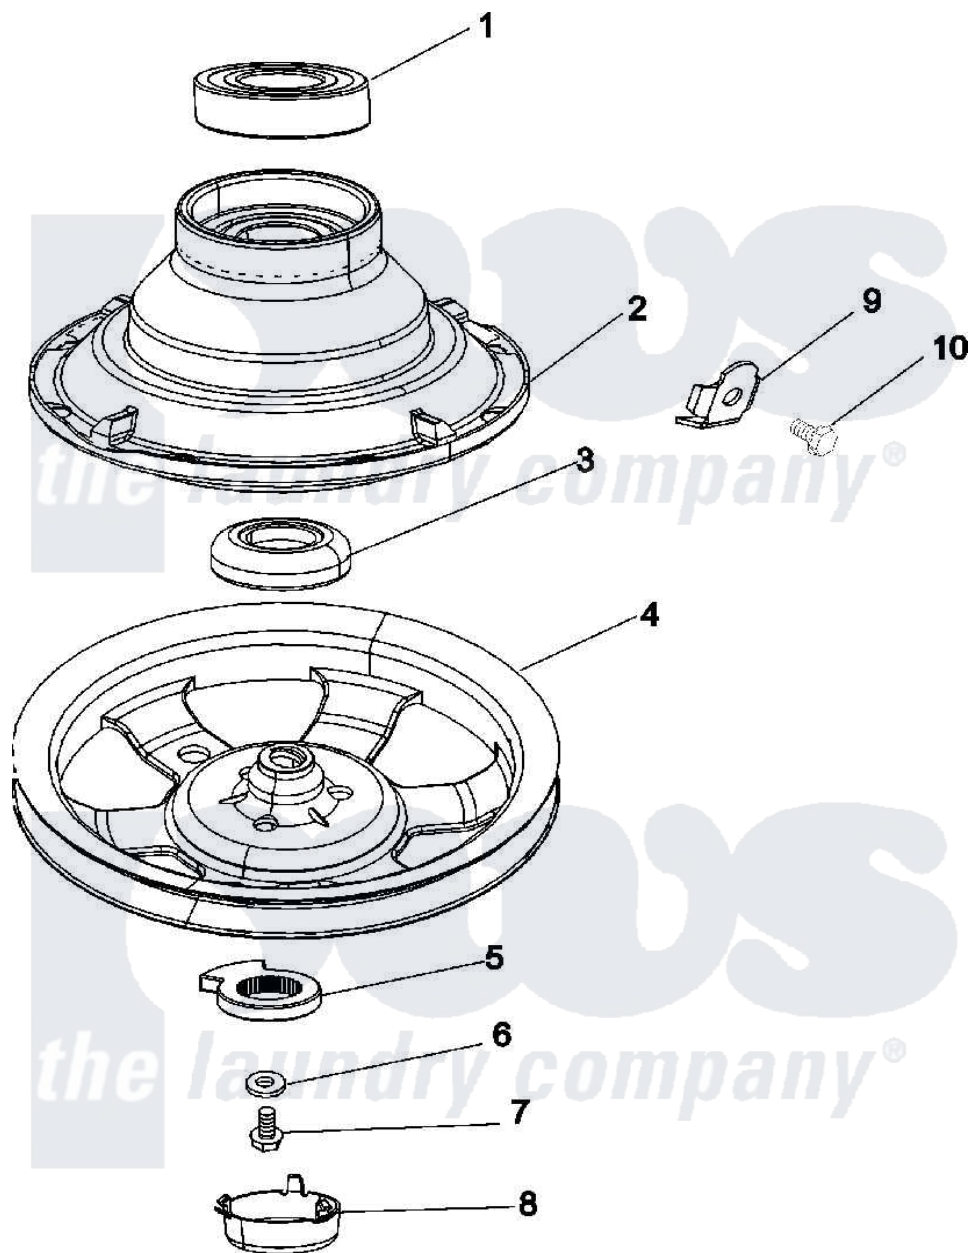

# Maytag MAT12PSDAW 08 - CLUTCH & BRAKE

Maytag [Commercial Maytag MAT12PSDAW Washer Parts](#) Parts Diagram 08 - CLUTCH & BRAKE  
 Click on the part number to view part

Item	Original Part Number	Replaced By	Status	Part Description
001	Y200720	<a href="#">22003441</a>		Bearing, Rear
002	201190	<a href="#">6-2011900</a>		Brake Asse
003	<a href="#">200835</a>			Bearing, Brake Rotor
004	22002429	<a href="#">6-2301530</a>		Pulley
005	<a href="#">211089</a>			Lug, Stop Pulley
006	211090	<a href="#">22003555</a>		Washer, Stop Lug
007	211375	<a href="#">681582</a>		Screw
008	<a href="#">22002428</a>			Cover, Dust
009	<a href="#">213325</a>			Clip, Retaining
010	<a href="#">213326</a>			Bolt, Sems Retaining Clip