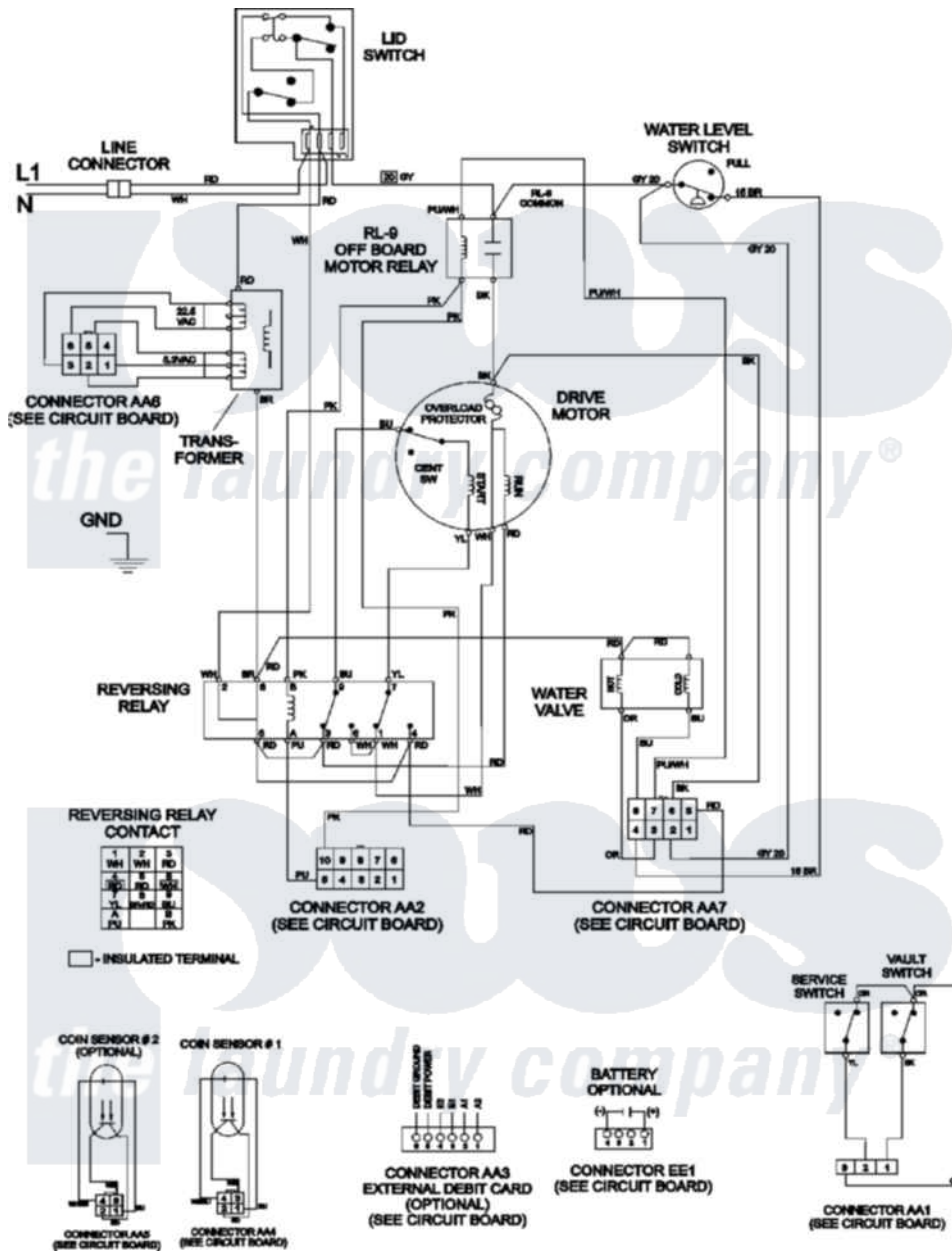

Maytag MAT12PSDAW 09 - WIRING INFORMATION

Maytag Commercial Maytag MAT12PSDAW Washer Parts Parts Diagram 09 - WIRING INFORMATION
 Click on the part number to view part

Item	Original Part Number	Replaced By	Status	Part Description
001	NLA		Not Available	WIRING INFORMATION