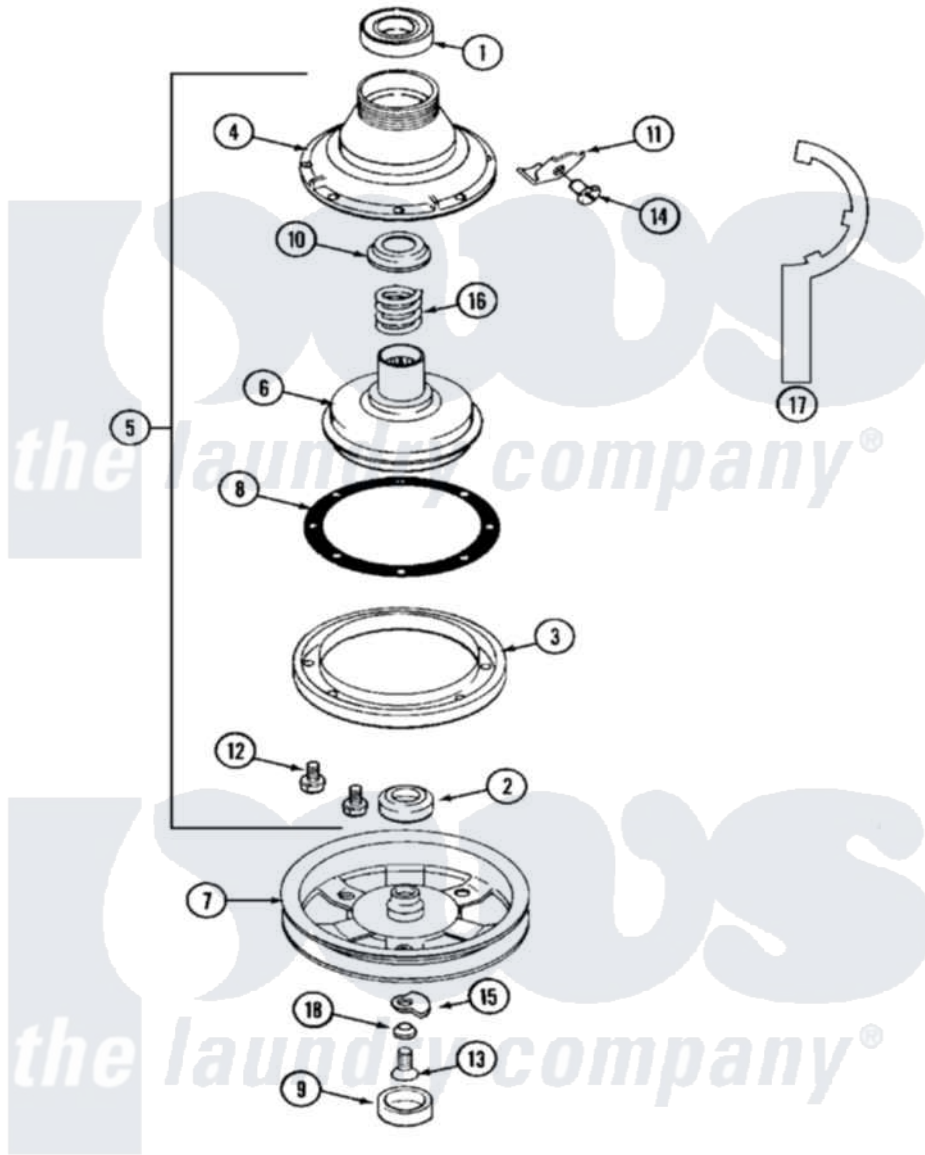

Maytag MAT13MNAAW 07 - CLUTCH, BRAKE & BELTS

Maytag Commercial Maytag MAT13MNAAW Washer Parts Parts Diagram 07 - CLUTCH, BRAKE & BELTS
 Click on the part number to view part

Item	Original Part Number	Replaced By	Status	Part Description
001	Y200720	22003441		Bearing, Rear
002	200835			Bearing, Brake Rotor
003	211043	6-2011900		Brake Asse
004	211045	6-2011900		Brake Asse
005	201190	6-2011900		Brake Asse
006	201126	6-2011900		Brake Asse
007	211059	6-2301530		Pulley
"	22001441	22002432		Pulley Assembly
"	22002431	6-2301550		Pulley Assembly
"	22002432			Pulley Assembly
008	211042	6-2011900		Brake Asse
009	22002428			Cover, Dust
"	NLA		Not Available	CAP, OIL RETAINER
010	211039	6-2011900		Brake Asse
011	213325			Clip, Retaining
012	211000			SCREW, BRAKE DRUM (HEX HEAD)

013	211375	681582	Screw
014	213326		Bolt, Sems Retaining Clip
015	211089		Lug, Stop Pulley
016	211041	6-2011900	Brake Asse
017	Y038315	038315	Tool
018	211090	22003555	Washer, Stop Lug