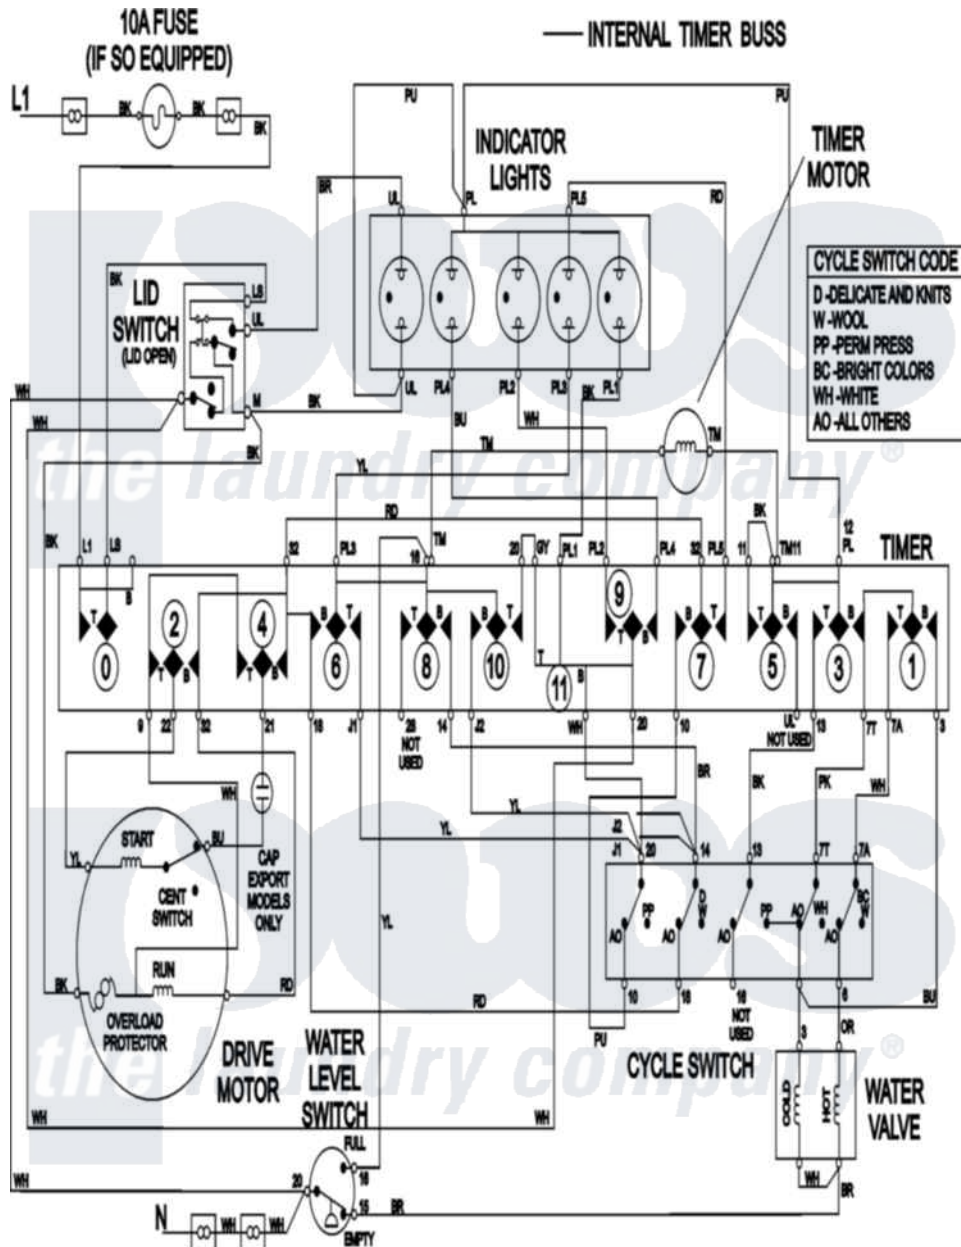

Maytag MAT13MNDAW 08 - WIRING INFORMATION

Maytag [Commercial Maytag MAT13MNDAW Washer Parts](#) Parts Diagram 08 - WIRING INFORMATION
 Click on the part number to view part

Item	Original Part Number	Replaced By	Status	Part Description
001	NLA		Not Available	WIRING INFORMATION