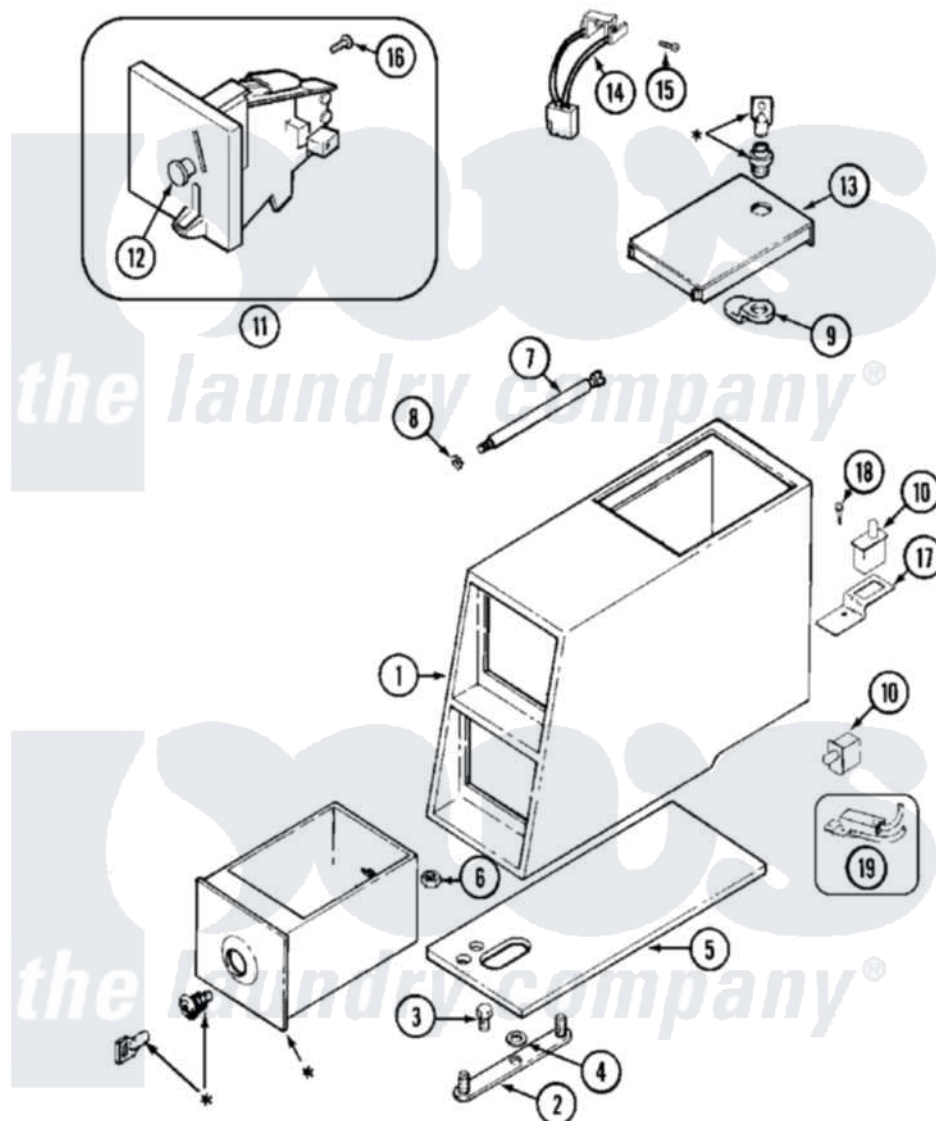

Maytag MAT13PDAAW 02 - CONTROL CENTER

* CONTACT YOUR COMMERCIAL LAUNDRY DISTRIBUTOR

Maytag [Commercial Maytag MAT13PDAAW Washer Parts](#) Parts Diagram 02 - CONTROL CENTER
 Click on the part number to view part

Item	Original Part Number	Replaced By	Status	Part Description
001	22002480			Vault, Coin PD Coin Drop Supplied By Dist.
002	22001810		Not Available	STRAP, MOUNTING
003	211294	90767		Screw, 8A X 3/8 HeX Washer Head Tapping
004	910309			Washer, Mounting Strap
005	22001870			Gasket, Coin Vault
006	Y052740	62739		Nut, Lock
007	213035			Bolt, Locking
008	910181			Lockwasher, Terminal Block
009	NLA		Not Available	CAM, LOCKING
010	33001250			Switch, Vault And Service Door
"	912012	3400409		Screw
011	22001873	22004112		Coin Drop Greenwald Us.25
"	22002144			Single Faceplate
012	216200			Face Plate Return Button