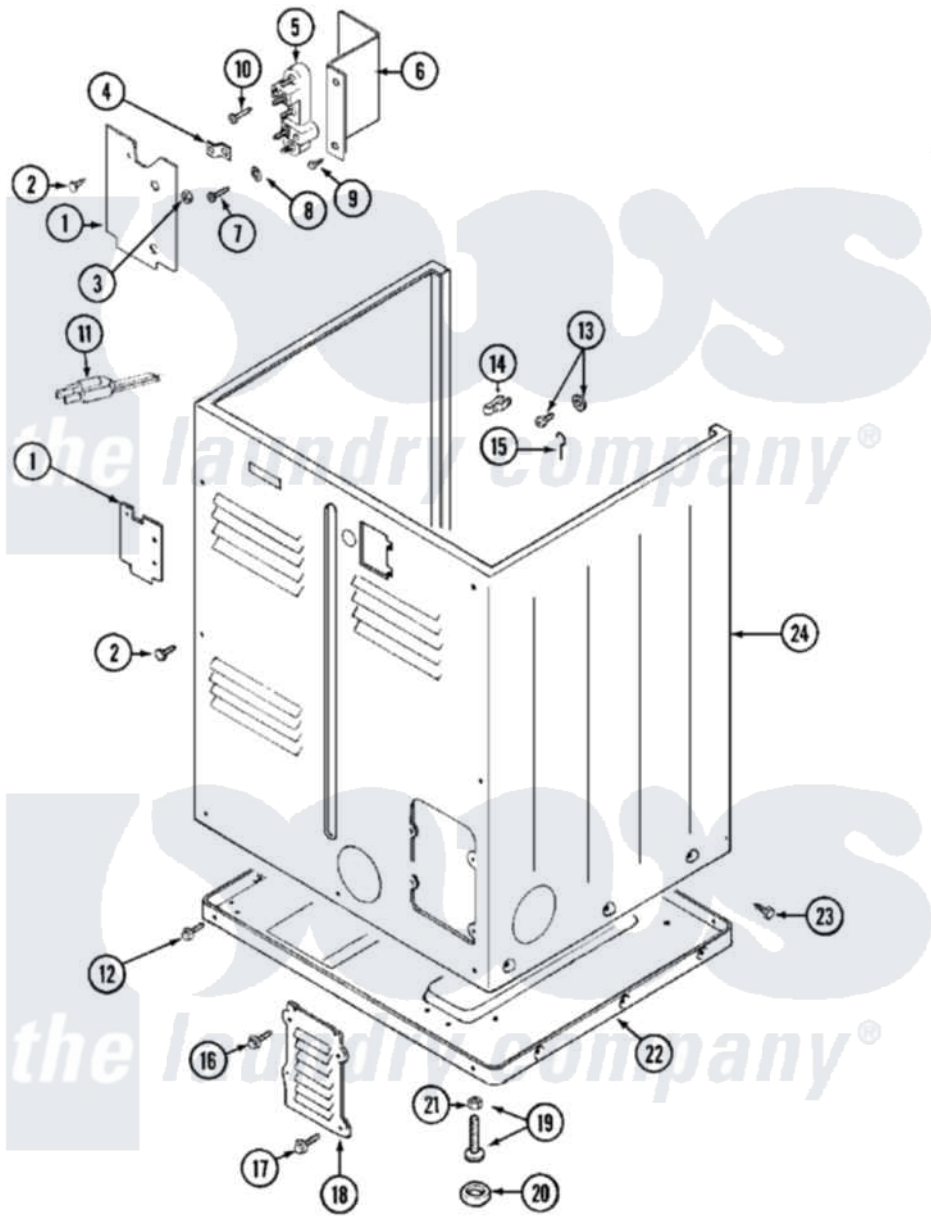

Maytag MDE10CSADW 05 - CABINET (REAR)

Maytag [Commercial Maytag MDE10CSADW Dryer Parts](#) Parts Diagram 05 - CABINET (REAR)
 Click on the part number to view part

Item	Original Part Number	Replaced By	Status	Part Description
001	Y312905		Not Available	COVER, TERMINAL
002	Y313561			Screw----NA
003	311484	112432		Nut
004	Y312184			Strap, Grounding
005	400008			Block, Terminal
006	Y312904			Bracket, Terminal Block
007	Y312209	W10001200		Screw
008	311093			Washer, Terminal Connection
"	Y311270			Washer, Terminal Block
009	Y310632	1163839		Screw
010	NLA		Not Available	SCREW, GROUND STRAP
011	305168	33002916		Power Cord, Canadian 240V
"	33001425			Locknut, Eared For Canadian
012	Y313561			Screw----NA
"	Y310632	1163839		Screw
013	NLA		Not Available	SCREW & WASHER ASSEMBLY

014	301548		Clamp, Ground Wire
015	204807		Ground Wire, Supp. Plite To Top Cover
016	Y313559		Screw
017	211294	90767	Screw, 8A X 3/8 HeX Washer Head Tapping
018	Y312951	Not Available	ACCESS COVER, BACK
019	Y305086		Adjustable Leg And Nut
020	Y314137		Foot, Rubber
021	Y052740	62739	Nut, Lock
022	Y303361	Not Available	BASE ASSY. (UPPER & LOWER)
023	213007		Xfor Cabinet See Cabinet, Back
024	NLA	Not Available	CABINET (WHT)