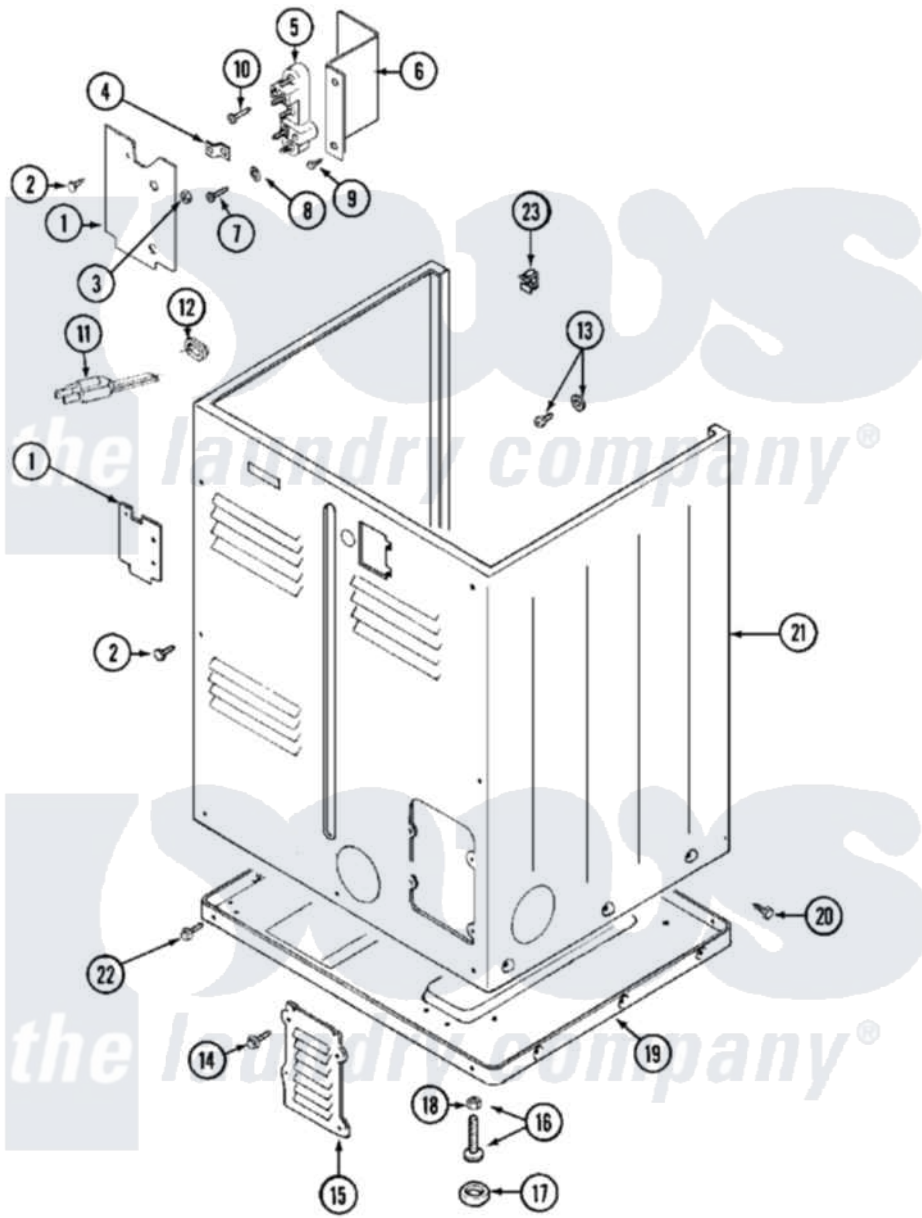

Maytag MDE12CSAGW 09 - CABINET-REAR

Maytag [Commercial Maytag MDE12CSAGW Dryer Parts](#) Parts Diagram 09 - CABINET-REAR
 Click on the part number to view part

Item	Original Part Number	Replaced By	Status	Part Description
001	Y312905		Not Available	COVER, TERMINAL
002	Y313561			Screw----NA
003	311484	112432		Nut
004	Y312184			Strap, Grounding
005	33001244			Block, Terminal
006	Y312904			Bracket, Terminal Block
007	Y312209	W10001200		Screw
008	Y311270			Washer, Terminal Block
009	Y310632	1163839		Screw
010	NLA		Not Available	SCREW, GROUND STRAP
011	308966		Not Available	CORD, POWER (EXPORT)
"	33001285		Not Available	CORD, POWER
"	33001425			Locknut, Eared For Canadian
012	216183			Grommet, Cord Export
013	NLA		Not Available	SCREW & WASHER ASSEMBLY
014	216423	3370225		Screw

015	Y312951		Not Available	ACCESS COVER, BACK
016	Y305086			Adjustable Leg And Nut
017	Y314137			Foot, Rubber
018	Y052740	62739		Nut, Lock
019	Y303361		Not Available	BASE ASSY. (UPPER & LOWER)
020	213007			Xfor Cabinet See Cabinet, Back
021	NLA		Not Available	CABINET (WHT)
022	Y313561			Screw---NA
"	Y310632	1163839		Screw
023	Y310376			Clip, Door Switch Harness