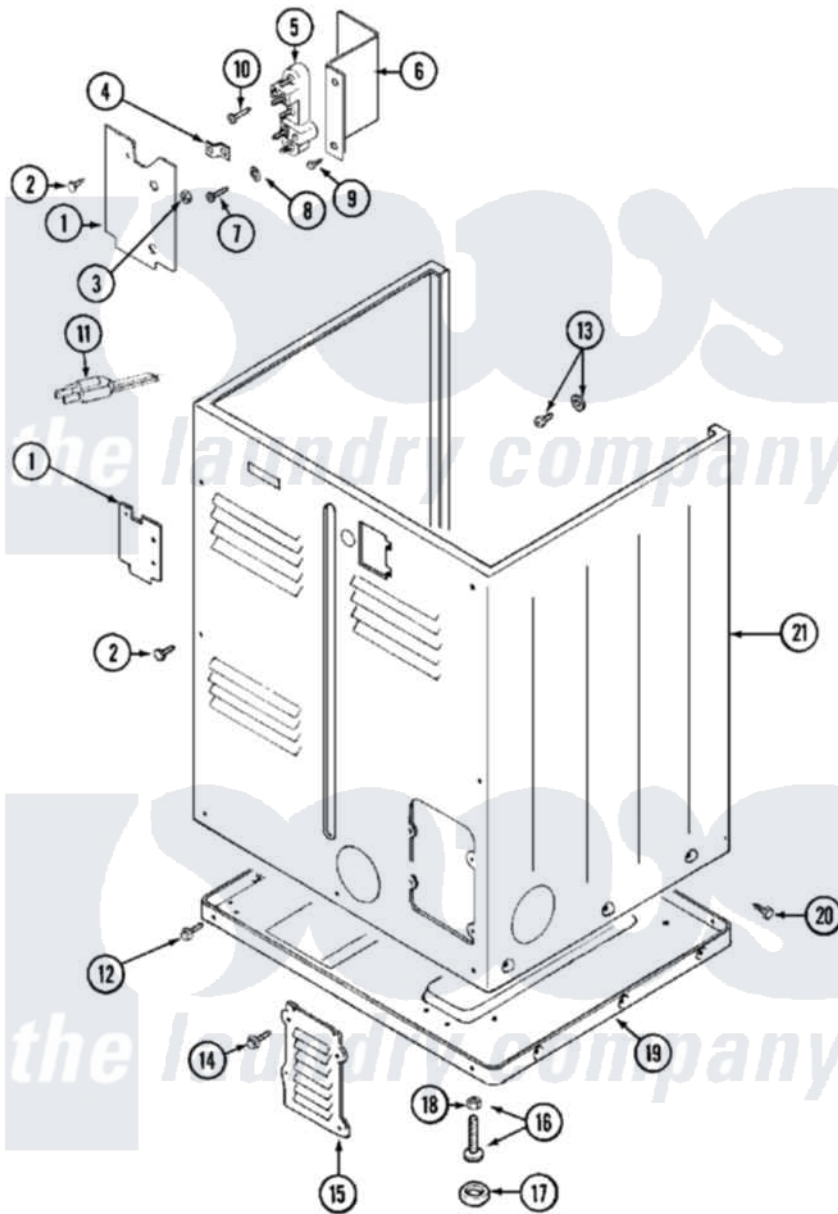

Maytag MDE12PDADW 09 - CABINET-REAR

Maytag [Commercial Maytag MDE12PDADW Dryer Parts](#) Parts Diagram 09 - CABINET-REAR
 Click on the part number to view part

Item	Original Part Number	Replaced By	Status	Part Description
001	Y312905		Not Available	COVER, TERMINAL
002	Y313561			Screw---NA
003	311484	112432		Nut
004	Y312184			Strap, Grounding
005	33001244			Block, Terminal
006	Y312904			Bracket, Terminal Block
007	Y312209	W10001200		Screw
008	Y311270			Washer, Terminal Block
009	Y310632	1163839		Screw
010	NLA		Not Available	SCREW, GROUND STRAP
011	305168	33002916		Power Cord, Canadian 240V
"	33001425			Locknut, Eared For Canadian
012	Y313561			Screw---NA
"	Y310632	1163839		Screw
013	NLA		Not Available	SCREW & WASHER ASSEMBLY
014	216423	3370225		Screw

015	Y312951		Not Available	ACCESS COVER, BACK
016	Y305086			Adjustable Leg And Nut
017	Y314137			Foot, Rubber
018	Y052740	62739		Nut, Lock
019	Y303361		Not Available	BASE ASSY. (UPPER & LOWER)
020	213007			Xfor Cabinet See Cabinet, Back
021	NLA		Not Available	CABINET (WHT)