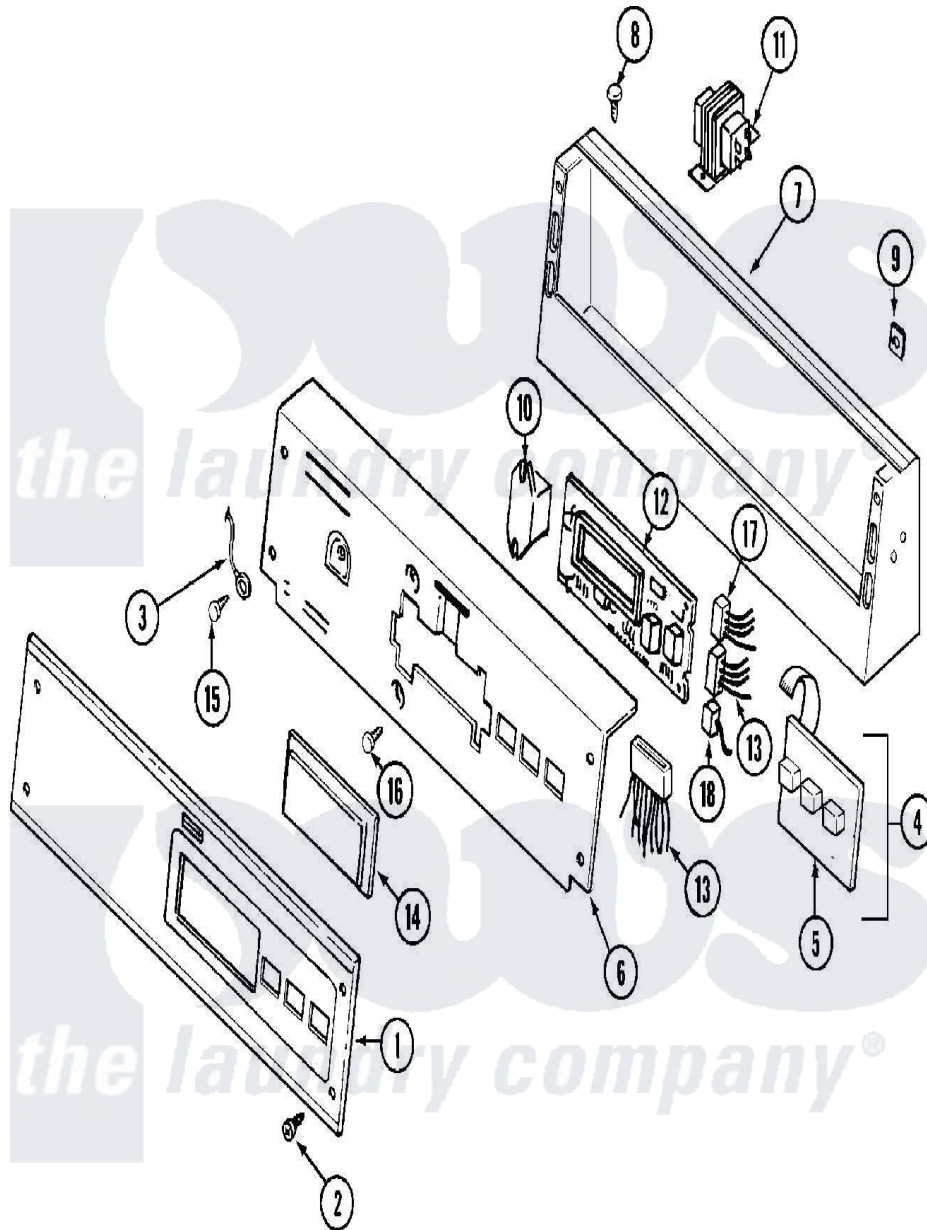

Maytag MDE12PRBDW 01 - CONTROL PANEL

Maytag [Commercial Maytag MDE12PRBDW Dryer Parts](#) Parts Diagram 01 - CONTROL PANEL
 Click on the part number to view part

Item	Original Part Number	Replaced By	Status	Part Description
001	22001976			Bezel
"	NLA		Not Available	PANEL, CONTROL ---N
002	215506			Screw, Control Panel Overlay
003	22001959			Wire, Ground
004	215527	W10140652		Screw, 6-20 X 1/2
"	306694			Backup Plate With Switch
005	215517	W10131113		Push Button
006	33001745		Not Available	PLATE, BACK-UP (WHT)
"	912077			Locknut, Reader Harness
007	33001280			Console
008	212276	W10116760		Screw
009	215003			Fastener, Panel And Bracket
010	206824	W10133335		Relay, Motor
"	Y313559			Screw
011	211294	90767		Screw, 8A X 3/8 HeX Washer Head Tapping
"	22001960			Transformer

012	33001204		Stand-Off, Ccontrol Board
"	33001746	W10130081	Control Board
"	912077		Locknut, Reader Harness
013	314531		Connector, Edgeboard
"	33001739		Wire Harness, Main
"	33001743	33001879	Wire Harness, Main
"	33001879		Wire Harness, Main
014	22001962	W10131114	Cover, Display
015	211252		Screw, Ground Wire
016	215526		Screw, Circuit Board
017	22001965		Optic Switch Assembly
"	NLA	Not Available	CONNECTOR, EDGEBOARD- --NA
018	22001361		Connector, Edgeboard
"	22001966		Harness, Sensor Switch
019	22001973		Harness, Pr Service
"	33001856		Reader Harness Kit