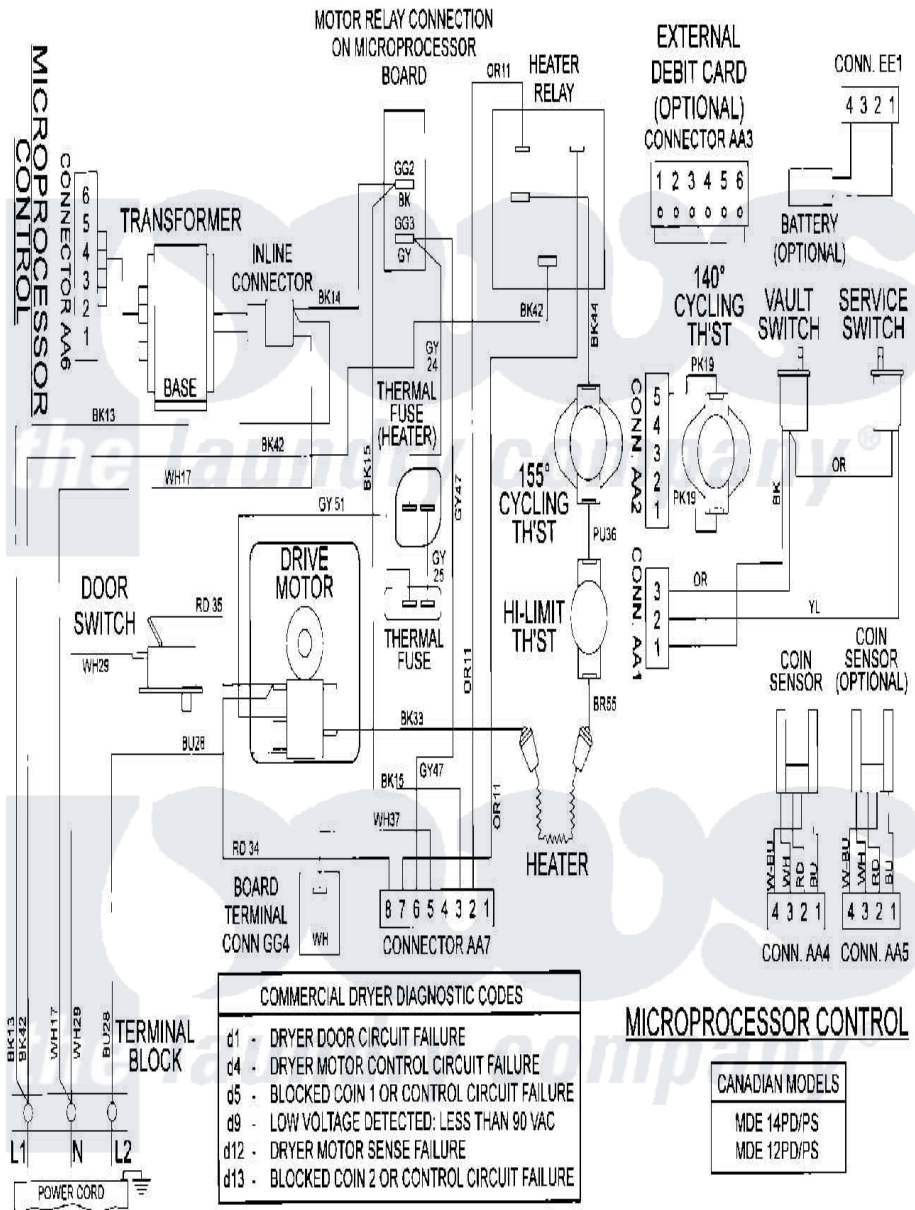

Maytag MDE14PSADW 05 - WIRING INFORMATION

Maytag [Commercial Maytag MDE14PSADW Dryer Parts](#) Parts Diagram 05 - WIRING INFORMATION
 Click on the part number to view part

Item	Original Part Number	Replaced By	Status	Part Description
001	NLA		Not Available	WIRING INFORMATION