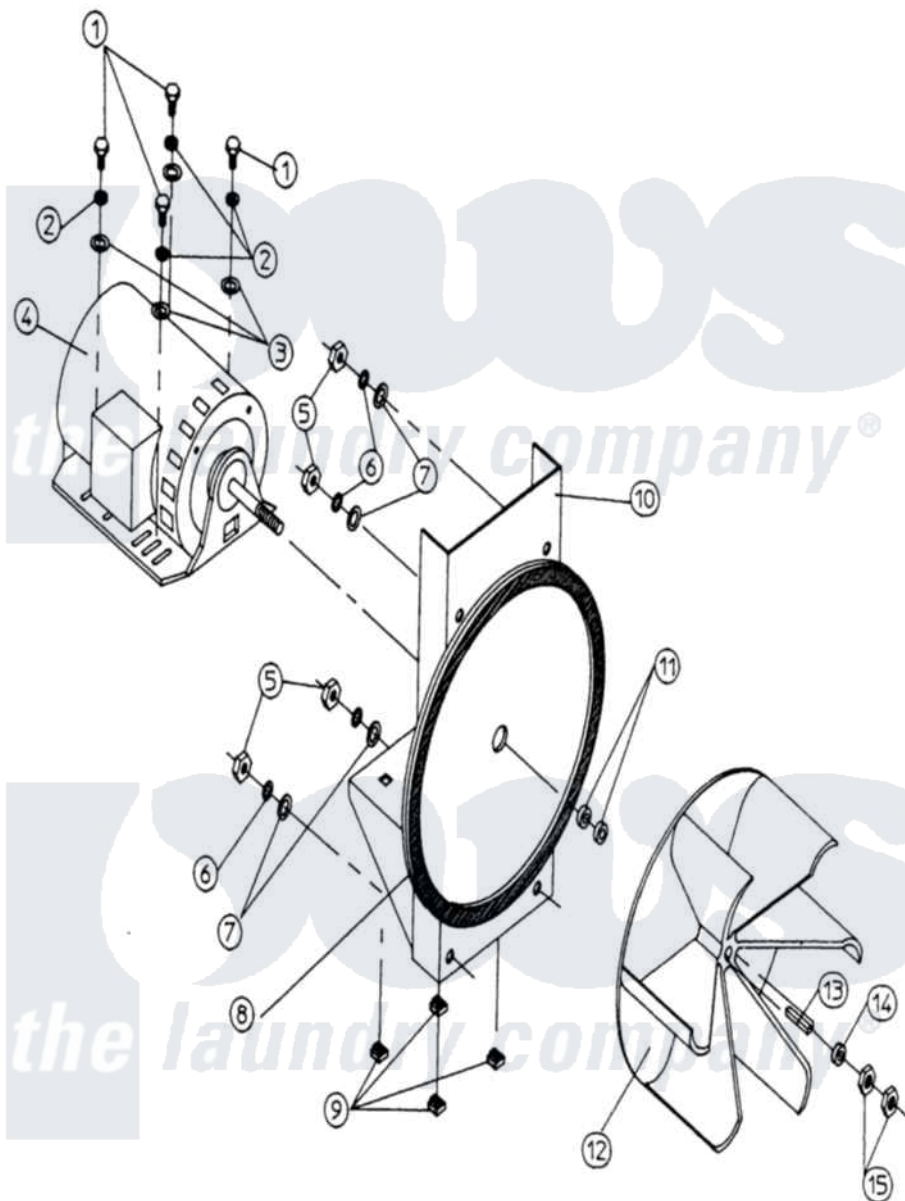

Maytag MDG100PN1W 11 - BLOWER MOTOR MOUNT ASSEMBLY

Maytag [Commercial Maytag MDG100PN1W Dryer Parts](#) Parts Diagram 11 - BLOWER MOTOR MOUNT ASSEMBLY
 Click on the part number to view part

Item	Original Part Number	Replaced By	Status	Part Description
000	W10124350		Not Available	ORDER PARTS FROM AMERICAN DRYER CORP AT 508-678-9000
001	A150501	150501		5 16-18 X
002	A153002	8182939		Washer, Lock
003	A153001	153001		5 16 Flat
004	A100028	W10146526		1HP 1 2 SH
"	W10124350		Not Available	CHECK PART NUMBER ON MOTOR DATA LABEL TO VERIFY CORRECT
005	A152004	8182933		Nut, Hex
006	A153002	8182939		Washer, Lock
007	A153001	153001		5 16 Flat
008	A117600		Not Available	TAPE, NOISE SUPPRESSOR (SOLD IN FEET)
009	A154000	154000		5 16-18 TI
010	A800907	800907		100 Blowe
"	A803899	803899		1HP 230 46

011	A153050	153050	1 2 X 1 1
012	A100607		Not Available IMPELLER (1/2" BORE)
013	A100702	100702	1 8 X 1 8
014	A153050	153050	1 2 X 1 1
015	A152006	W10146766	1 2-20 LH