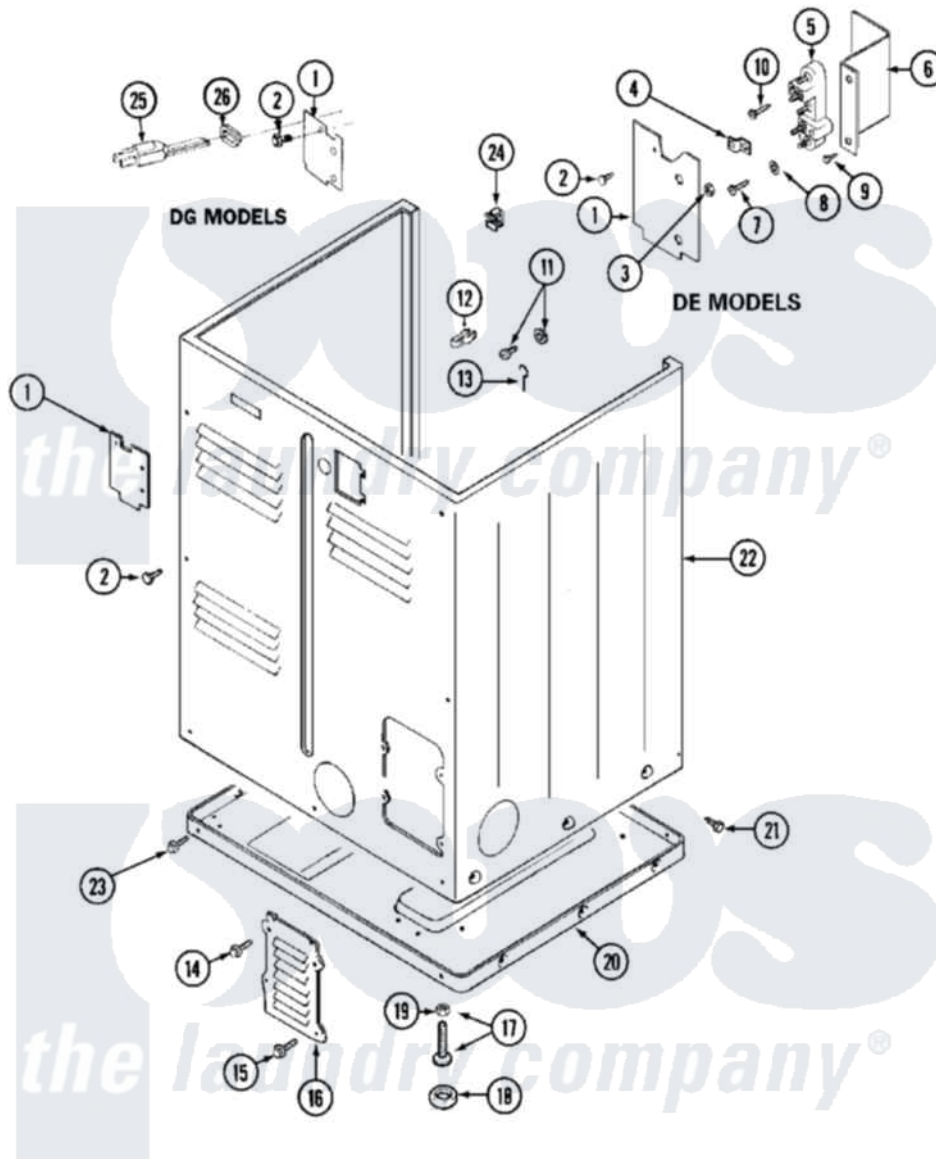

Maytag MDG10CSAKL 08 - CABINET-REAR

Maytag [Commercial Maytag MDG10CSAKL Dryer Parts](#) Parts Diagram 08 - CABINET-REAR
 Click on the part number to view part

Item	Original Part Number	Replaced By	Status	Part Description
001	Y312905		Not Available	COVER, TERMINAL
002	Y313561			Screw----NA
003	311484	112432		Nut
004	Y312184			Strap, Grounding
005	400008			Block, Terminal
006	Y312904			Bracket, Terminal Block
007	Y312209	W10001200		Screw
008	311093			Washer, Terminal Connection
"	Y311270			Washer, Terminal Block
009	Y310632	1163839		Screw
010	NLA		Not Available	SCREW, GROUND STRAP
011	NLA		Not Available	SCREW & WASHER ASSEMBLY
012	301548			Clamp, Ground Wire
013	204807			Ground Wire, Supp. Plte To Top Cover
014	Y313559			Screw

015	211294	90767	Screw, 8A X 3/8 HeX Washer Head Tapping
016	Y312951	Not Available	ACCESS COVER, BACK
017	Y305086		Adjustable Leg And Nut
018	Y314137		Foot, Rubber
019	Y052740	62739	Nut, Lock
020	Y303361	Not Available	BASE ASSY. (UPPER & LOWER)
021	213007		Xfor Cabinet See Cabinet, Back
022	NLA	Not Available	CABINET (ALM)
023	Y313561		Screw---NA
"	Y310632	1163839	Screw
024	Y310376		Clip, Door Switch Harness
025	210186	3370225	Screw
"	NLA	Not Available	CORD, POWER
026	216183		Grommet, Cord Export