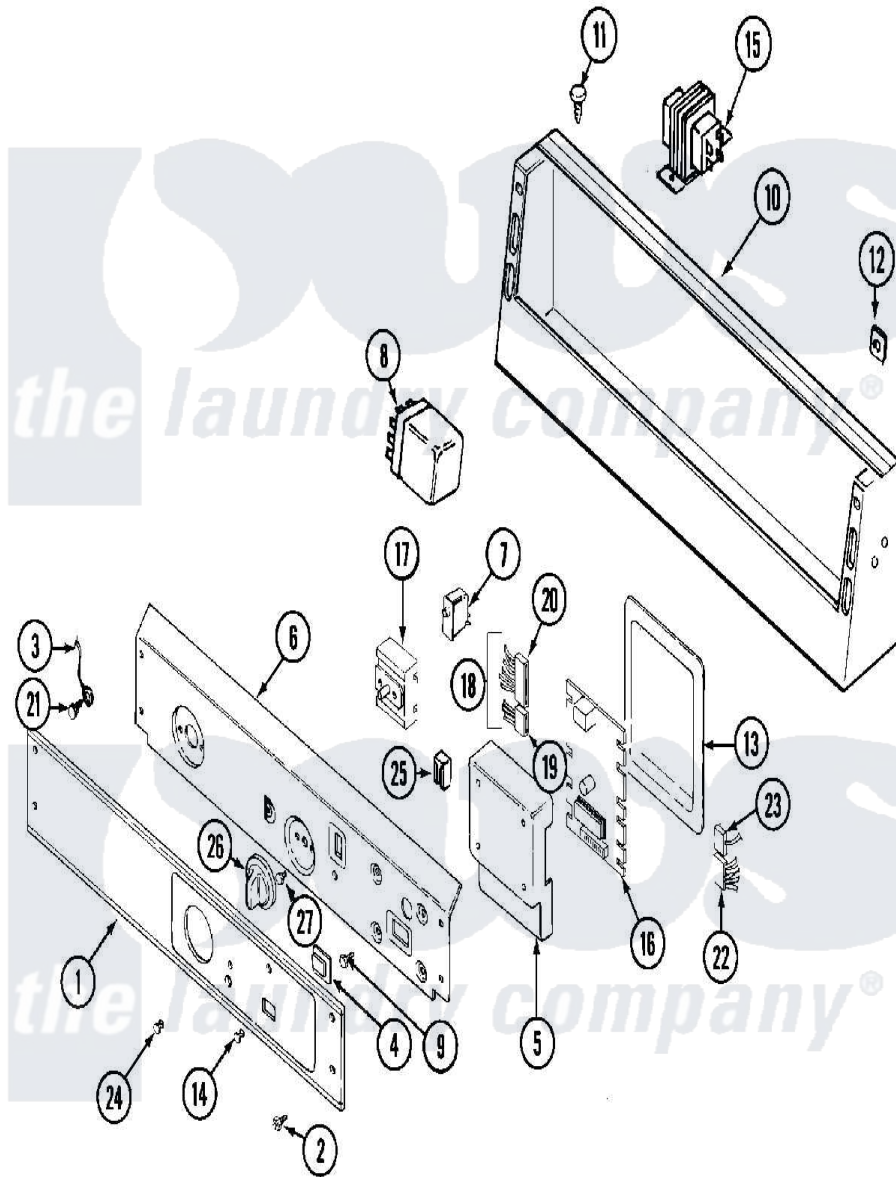

Maytag MDG10DAAAW 01 - CONTROL PANEL

Maytag [Commercial Maytag MDG10DAAAW Dryer Parts](#) Parts Diagram 01 - CONTROL PANEL
 Click on the part number to view part

Item	Original Part Number	Replaced By	Status	Part Description
001	NLA		Not Available	PANEL, CONTROL
002	215506			Screw, Control Panel Overlay
003	205810			Wire, Ground
004	NLA		Not Available	WINDOW, DATA ACQUISITION
005	NLA		Not Available	ENCLOSURE, CIRCUIT BOARD
006	315343	31-5343		Parts Manual
"	NLA		Not Available	(ALM)
007	NLA		Not Available	SWITCH, START
008	NLA		Not Available	RELAY, DPST
"	Y251119	3177991		Screw
009	312956			Screw-Igniter And Clip Mount
010	NLA		Not Available	CONTROL (WHT)
011	212276	W10116760		Screw
012	215003			Fastener, Panel And Bracket
013	NLA		Not Available	COVER, ENCLOSURE

014	NLA		Not Available	LENS, INDICATOR (GRN)
015	211294	90767		Screw, 8A X 3/8 HeX Washer Head Tapping
"	NLA		Not Available	TRANSFORMER
016	NLA		Not Available	BOARD, DATA ACQUISITION
017	307237	W10327105		Switch, Cycle Selection
018	NLA		Not Available	HARNES, WIRE MAIN
019	314529			Connector, Edgeboard
020	NLA		Not Available	CONNECTOR, EDGEBOARD
021	211252			Screw, Ground Wire
022	206799			Optic Switch Assembly
"	NLA		Not Available	CONNECTOR, EDGEBOARD--NA
023	208045			Harness, Wire Sensor Switch To Circuit Brd
"	22001361			Connector, Edgeboard
024	215564			Lens, Indicator Light
025	204075		Not Available	PILOT LAMP (DG MODELS ONLY)
026	306938			Knob, Selector Switch
027	Y313588	488234		Screw 8-32 X 1/4