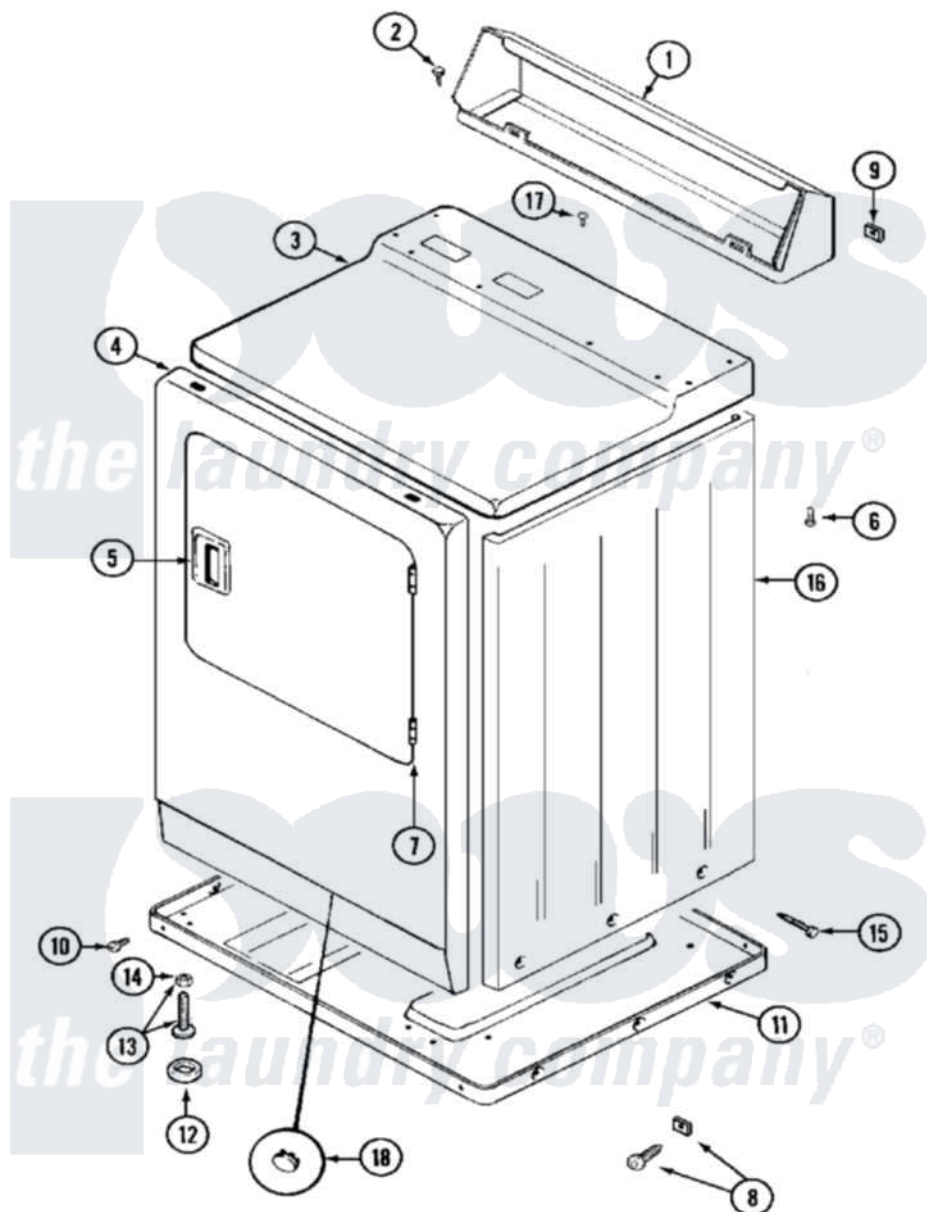

# Maytag MDG10DAABW 03 - CABINET (FRONT)

Maytag [Commercial Maytag MDG10DAABW Dryer Parts](#) Parts Diagram 03 - CABINET (FRONT)

[Click on the part number to view part](#)

Item	Original Part Number	Replaced By	Status	Part Description
001	NLA		Not Available	CONSOLE (WHT)
002	212276	<a href="#">W10116760</a>		Screw
003	33001163		Not Available	COVER, TOP (WHT)
"	33001164		Not Available	COVER, TOP (ALM)
004	NLA		Not Available	PANEL, FRONT (WHT)
005	<a href="#">33001241</a>			Handle, Door
"	33001254	<a href="#">37001047</a>		Handle, Door
006	<a href="#">214354</a>			Screw, Top Cover To Cabnt.
007	<a href="#">33001230</a>			Hinge, Door
008	<a href="#">204439</a>			Screw And Fstner Assembly
009	<a href="#">215075</a>			Fastener, Control Panel To Console
010	<a href="#">Y313561</a>			Screw---NA
"	Y310632	<a href="#">1163839</a>		Screw
011	Y303361		Not Available	BASE ASSY. (UPPER & LOWER)
012	<a href="#">Y314137</a>			Foot, Rubber

013	<a href="#">Y305086</a>		Adjustable Leg And Nut
014	<a href="#">Y052740</a>	<a href="#">62739</a>	Nut, Lock
015	<a href="#">213007</a>		Xfor Cabinet See Cabinet, Back
016	NLA		Not Available
017	210186	<a href="#">3370225</a>	CABINET (WHT)
018	33001132	<a href="#">33002342</a>	Screw
"	33001168		Not Available
			Plug, Sifht Hole
			PLUG, SIGHT HOLE (ALM)