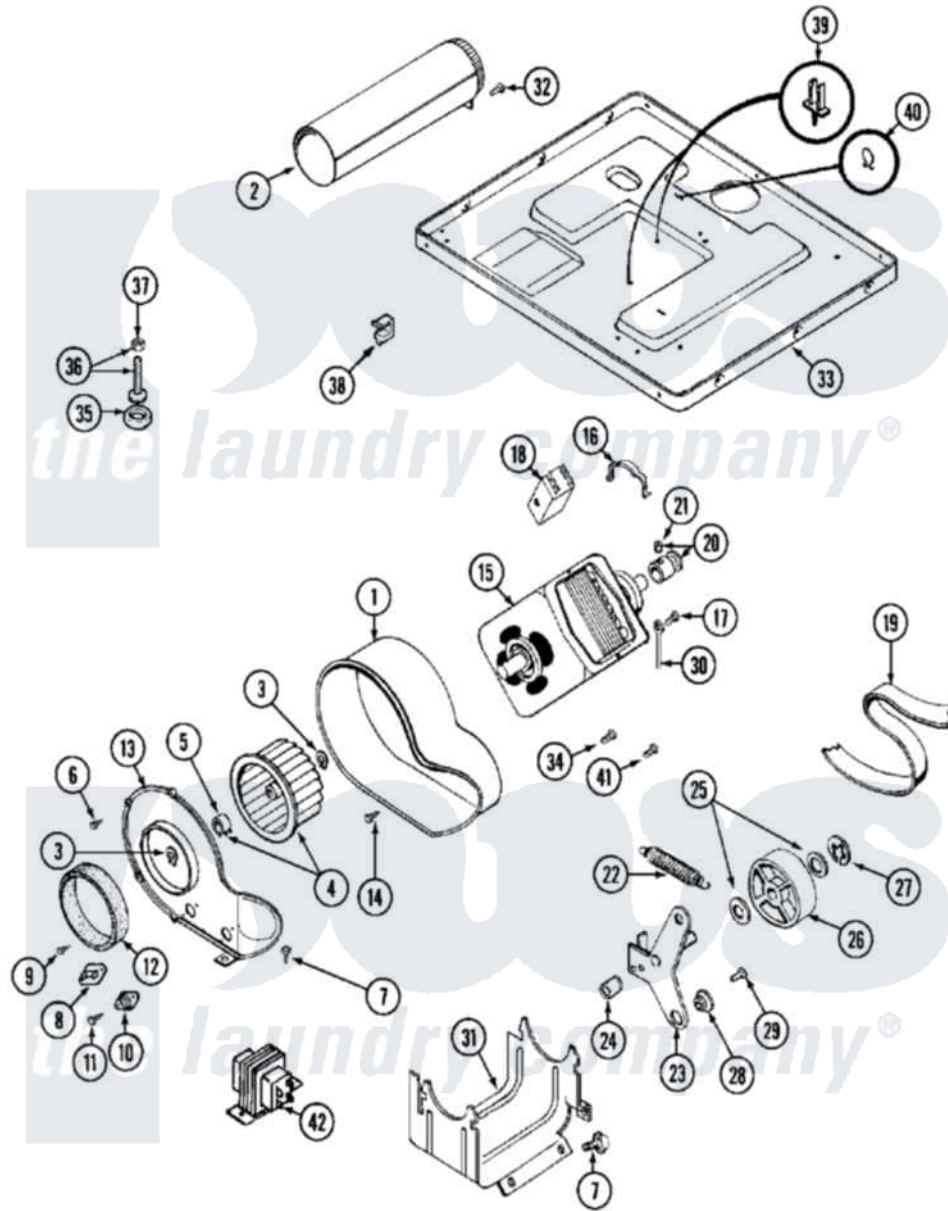

Maytag MDG10MNEGW 07 - MOTOR DRIVE

Maytag [Commercial Maytag MDG10MNEGW Dryer Parts](#) Parts Diagram 07 - MOTOR DRIVE
 Click on the part number to view part

Item	Original Part Number	Replaced By	Status	Part Description
001	Y312893			Housing, Blower
002	Y303442			EXHAUST DUCT ASSEMBLY
003	410233	9703438		Ring-Retrn
004	Y303836			Blower Wheel Assembly And Clamp
005	312967			Clamp, Blower Housing
006	Y312961	W10116751		Screw
007	Y313561			Screw---NA
008	303392			Thermostat, Cycling
"	306966			Thermostat, Multi-Temp Part Not Used Mdg26ct-MN Only
009	211294	90767		Screw, 8A X 3/8 HeX Washer Head Tapping
010	306604			Cut-Off, Thermal Part Not Used
011	NLA		Not Available	SCREW, THERMAL CUT-OFF
012	Y312901			Seal, Housing Cover
013	314778		Not Available	COVER, BLOWER HOUSING