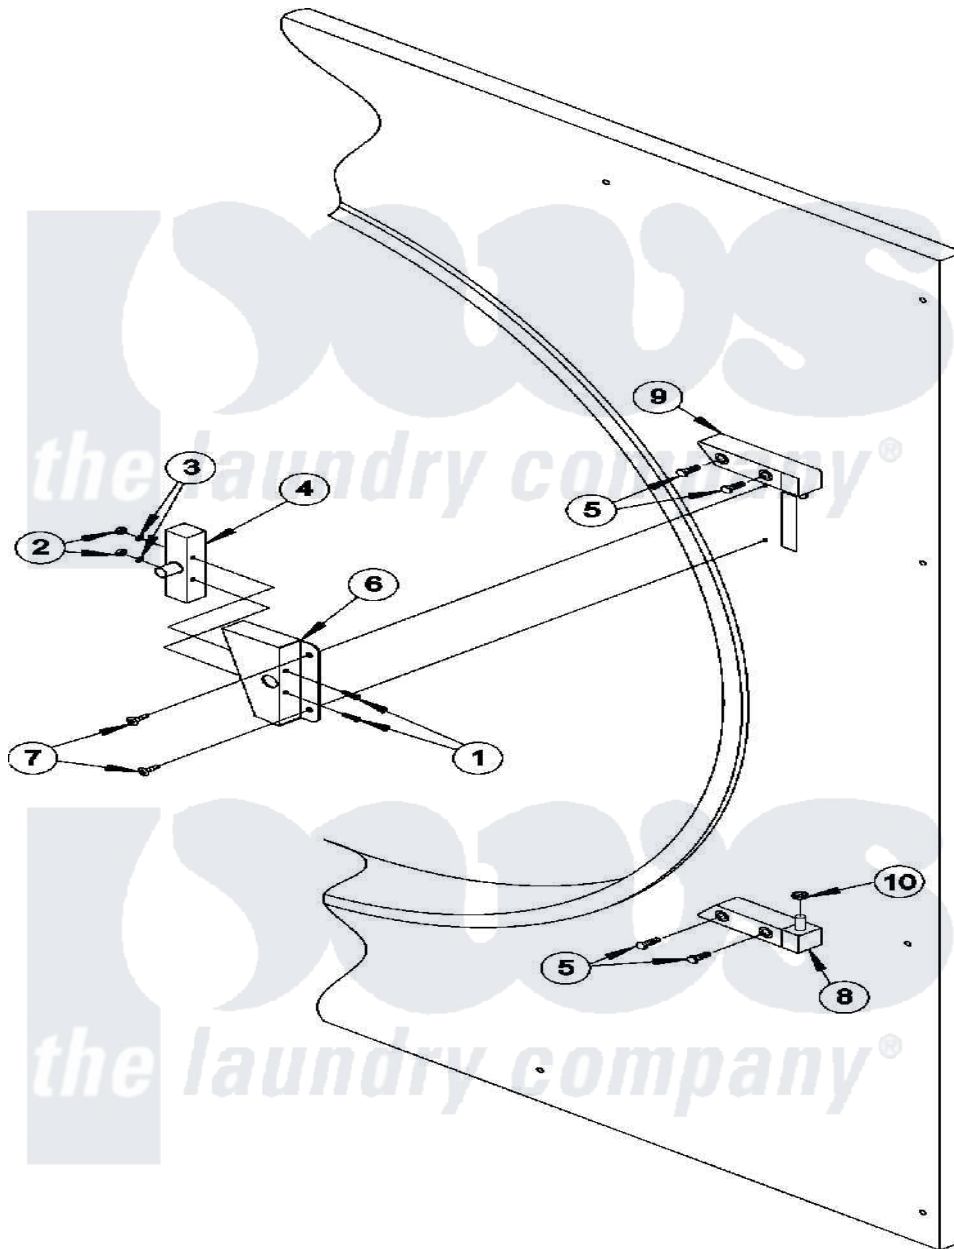

Maytag MDG120PHVW 05 - DOOR SWITCH

Maytag [Commercial Maytag MDG120PHVW Dryer Parts](#) Parts Diagram 05 - DOOR SWITCH
 Click on the part number to view part

Item	Original Part Number	Replaced By	Status	Part Description
000	A000000			Order Part From American Dryer Phone No.508-678-9000
001	A150006	150006		6-32 X 7 8
002	A152013	152013		6-32 Hex N
003	A153010	153010		6 Internal
004	A137005	W10146741		SDS Door S
005	A150445	150445		1 4-20 X 3
006	A881687	W10148440		White Main
"	A881702	W10148446		White Main
007	A150443	150443		1 4-20 X 3
008	A881441	W10148342		White Bott
009	A881440	W10148341		White Top
010	A153031	153031		1 4 Nylon