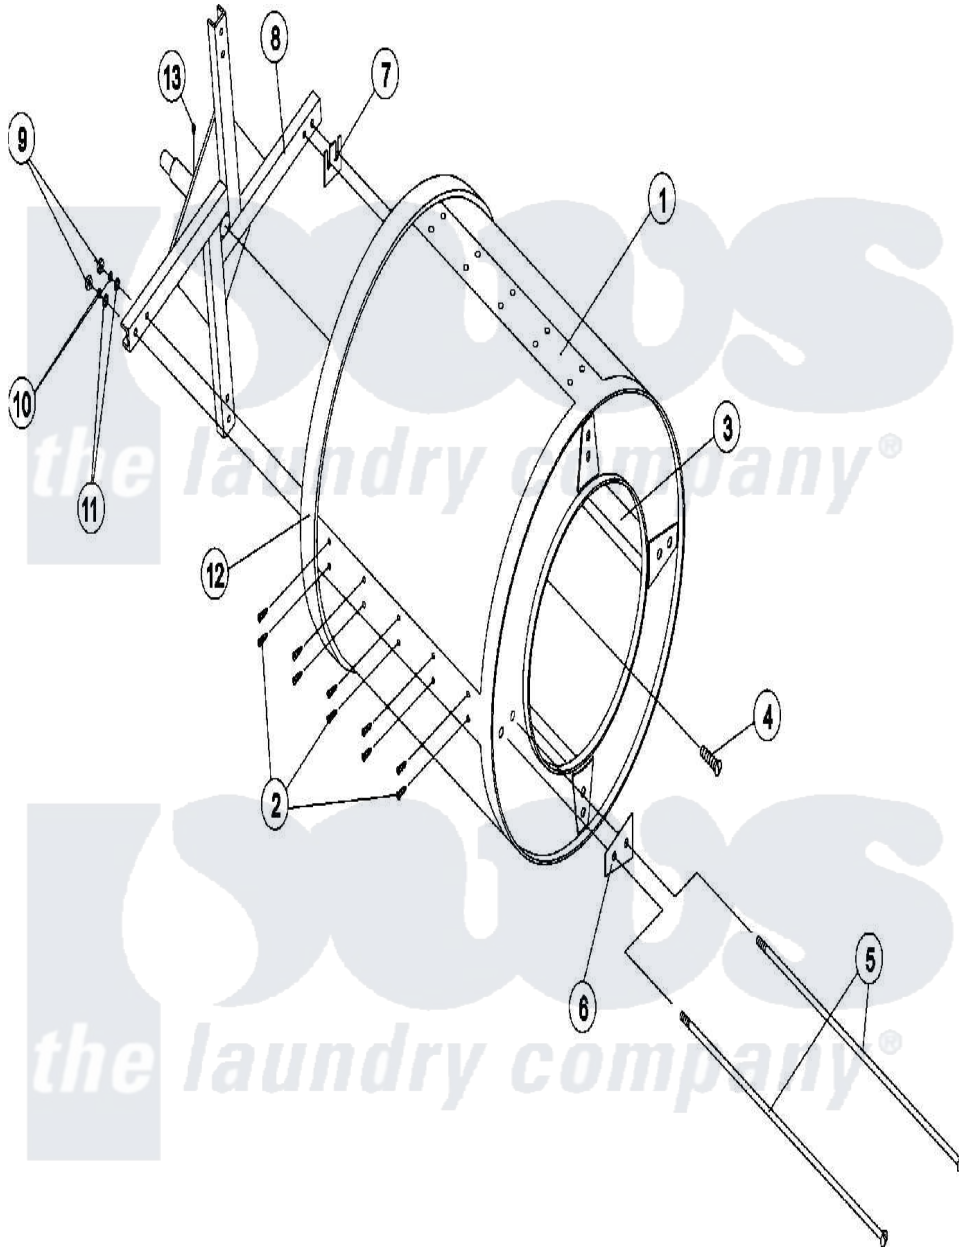

Maytag MDG120PHVW 09 - TUMBLER SUPPORT

Maytag [Commercial Maytag MDG120PHVW Dryer Parts](#) Parts Diagram 09 - TUMBLER SUPPORT
 Click on the part number to view part

Item	Original Part Number	Replaced By	Status	Part Description
000	A000000			Order Part From American Dryer Phone No.508-678-9000
001	A820052	820052		Ad-120 Tumbler
"	A820110	820110		Ad-120 Bas
002	A150413		Not Available	SCREW, CRIMPTITE (No.10-16 X 1/2" PH.)
003	A331105	331105		Rib, Tumbler
"	A331106		Not Available	RIB, TUMBLER (ONLY) (STAINLESS STEEL)
004	A150500		Not Available	SCREW, SOCKET BUTTON HD. (5/16-18" X 38 1/2")
005	A100910	100910		1 2-13 X 4
006	A301700	301700		Tumbler Re
007	A301701	301701		100-115-12
008	A820116	820116		Ad-120 Tumbler
010	A153026	153026		1 2 Std L
011	A153011	153011		9 16 ID- 1
012	A116006	116006		Felt Colla