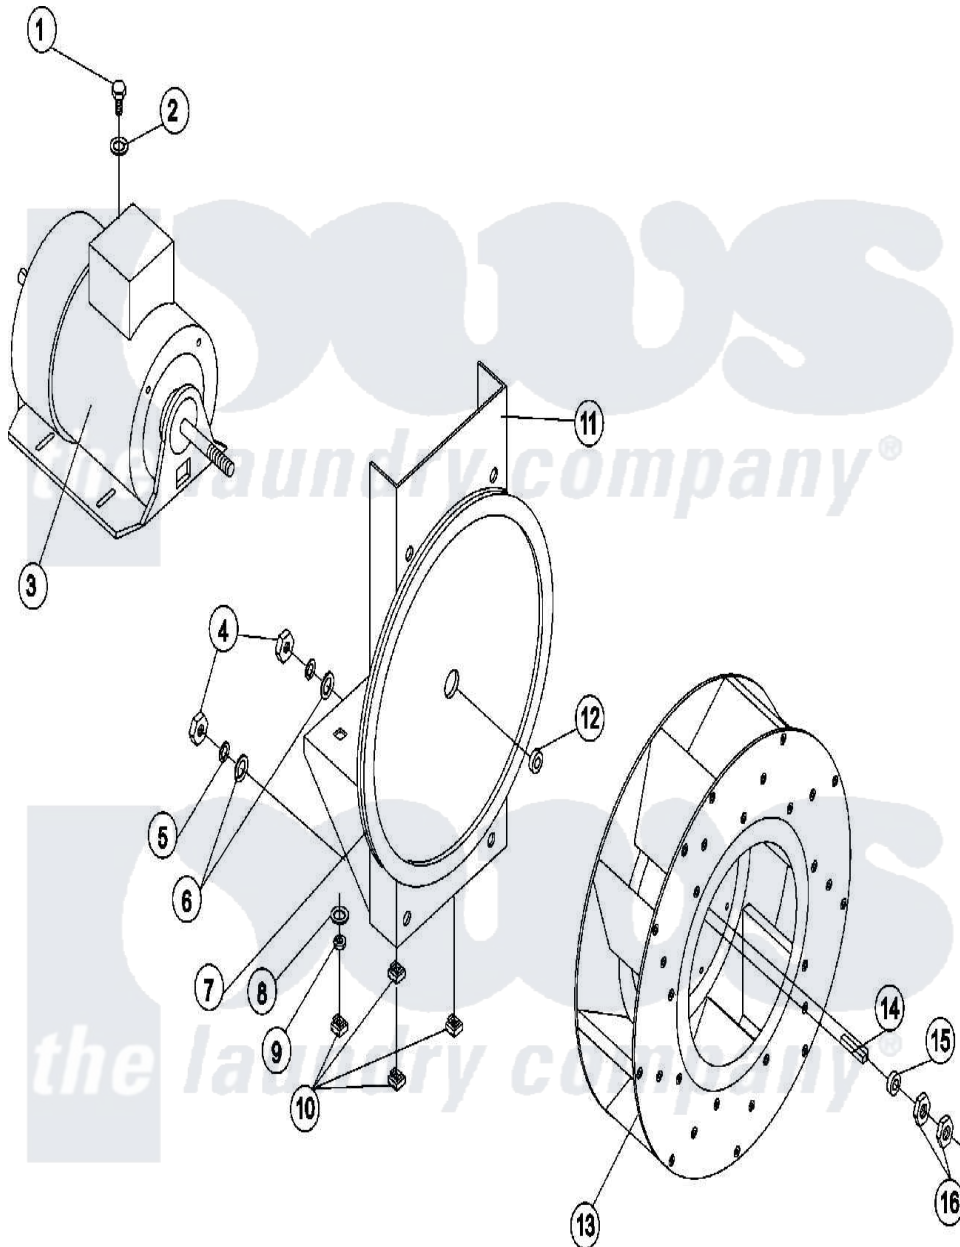

Maytag MDG120PHVW 13 - BLOWER MOTOR MOUNT

Maytag [Commercial Maytag MDG120PHVW Dryer Parts](#) Parts Diagram 13 - BLOWER MOTOR MOUNT
 Click on the part number to view part

Item	Original Part Number	Replaced By	Status	Part Description
000	A000000			Order Part From American Dryer Phone No.508-678-9000
001	A150501	150501		5 16-18 X
002	A153001	153001		5 16 Flat
003	A181043	181043		3HP 208-23
004	A152004	8182933		Nut, Hex
005	A153002	8182939		Washer, Lock
006	A153001	153001		5 16 Flat
007	A117604	117604		1 8 Thk X
008	A153001	153001		5 16 Flat
009	A153002	8182939		Washer, Lock
010	A152004	8182933		Nut, Hex
011	A803561	803561		Ad-115 Thr
012	A153055			Washer, Motor Mount
013	A802027	802027		Ad-115 16
014	A100705	100705		3 16 X 3
015	A153055			Washer, Motor Mount