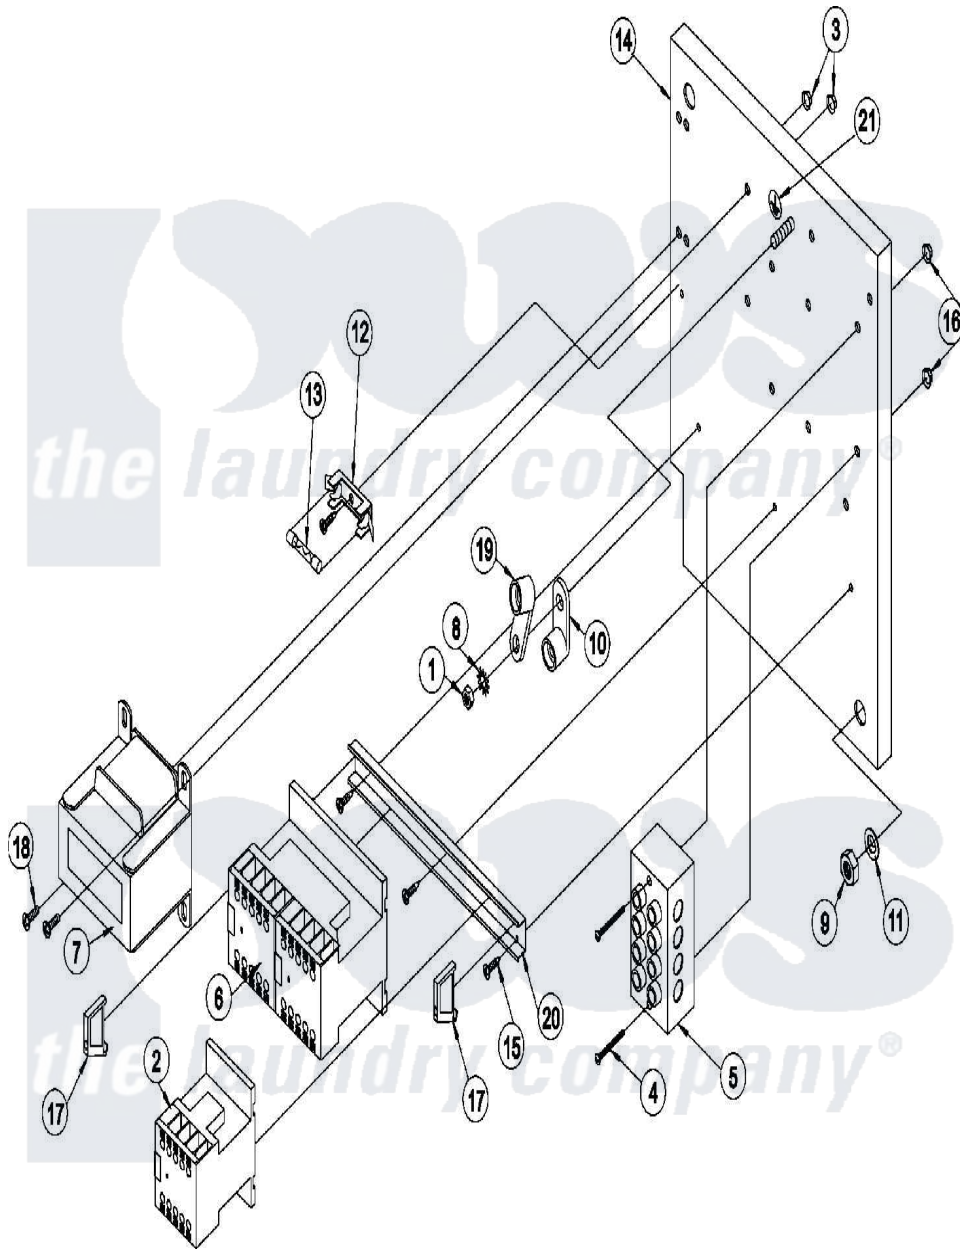

Maytag MDG120PHVW 16 - REVERSING PANEL (380-416V)

Maytag [Commercial Maytag MDG120PHVW Dryer Parts](#) Parts Diagram 16 - REVERSING PANEL (380-416V)
 Click on the part number to view part

Item	Original Part Number	Replaced By	Status	Part Description
000	A000000			Order Part From American Dryer Phone No.508-678-9000
001	A152002	152002		1 4-20 Hex
002	A132514	132514		12A 3PH
003	A151001	W10146764		8-32 Pal N
004	A150009			Screw, Machine 6-32 x 1-1/2
005	A120701	120701		4 Pos. Enc
006	A132497	132497		K-Line Rev
007	A830211	W10147435		AD15-170 P
008	A153021	153021		1 4 Ext I
009	A152004	8182933		Nut, Hex
010	A121012	121012		Terminal L
011	A153002	8182939		Washer, Lock
012	A136008	136008		Fuse Block
013	A136057	W10146739		0.5 A 250
014	A332346	WB14X103		Hingeleft
015	A150301	150301		8-18 X 7

016	A151000	WH12X195	Switch Assembly
017	A120765	Not Available	BRACKET, END STOP
018	A150108	150108	8-32 X 1 2
019	A121010	121010	14-4 Termi
020	A120768	120768	35 X 15mm
021	A112075		LABEL, GROUND