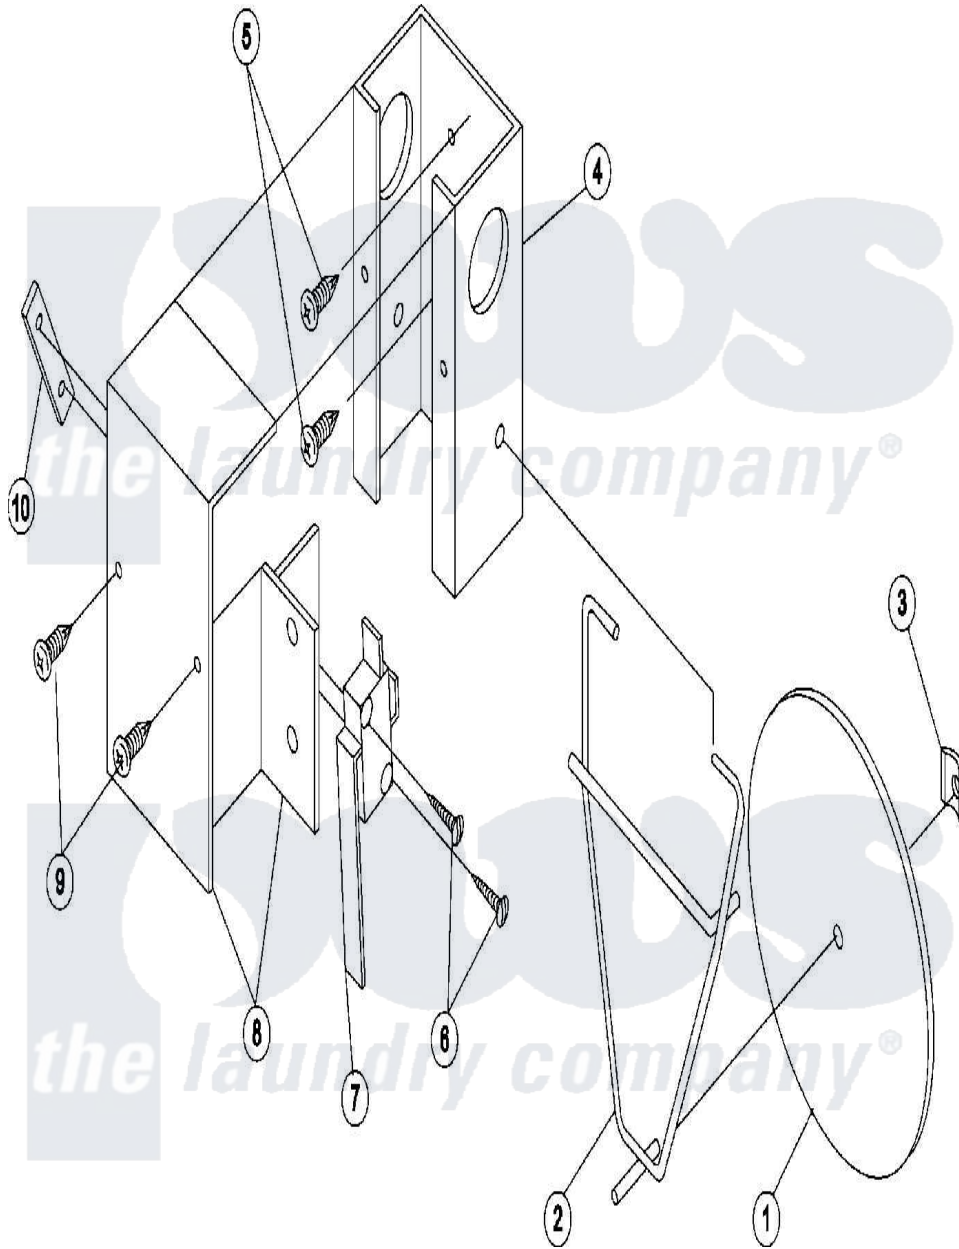

Maytag MDG120PHVW 18 - SAIL SWITCH

Maytag Commercial Maytag MDG120PHVW Dryer Parts Parts Diagram 18 - SAIL SWITCH
 Click on the part number to view part

Item	Original Part Number	Replaced By	Status	Part Description
000	A000000			Order Part From American Dryer Phone No.508-678-9000
001	A105500	W10146641		Std Sail S
002	A319202	W10146866		Sail Switch
003	A154002	154002		1 8 Push O
004	A802800	802800		Sail Switch
"	A802801	802801		Sail Switch
005	A150309	W10146761		10-16 X 1
006	A150303	150303		4 X 3 4 P
007	A122200	122200		Sail Switch
008	A802799	802799		Sail Sw.bo
009	A150413		Not Available	SCREW, CRIMPTITE (No.10-16 X 1/2` PH.)
010	A154004	154004		Tinneman